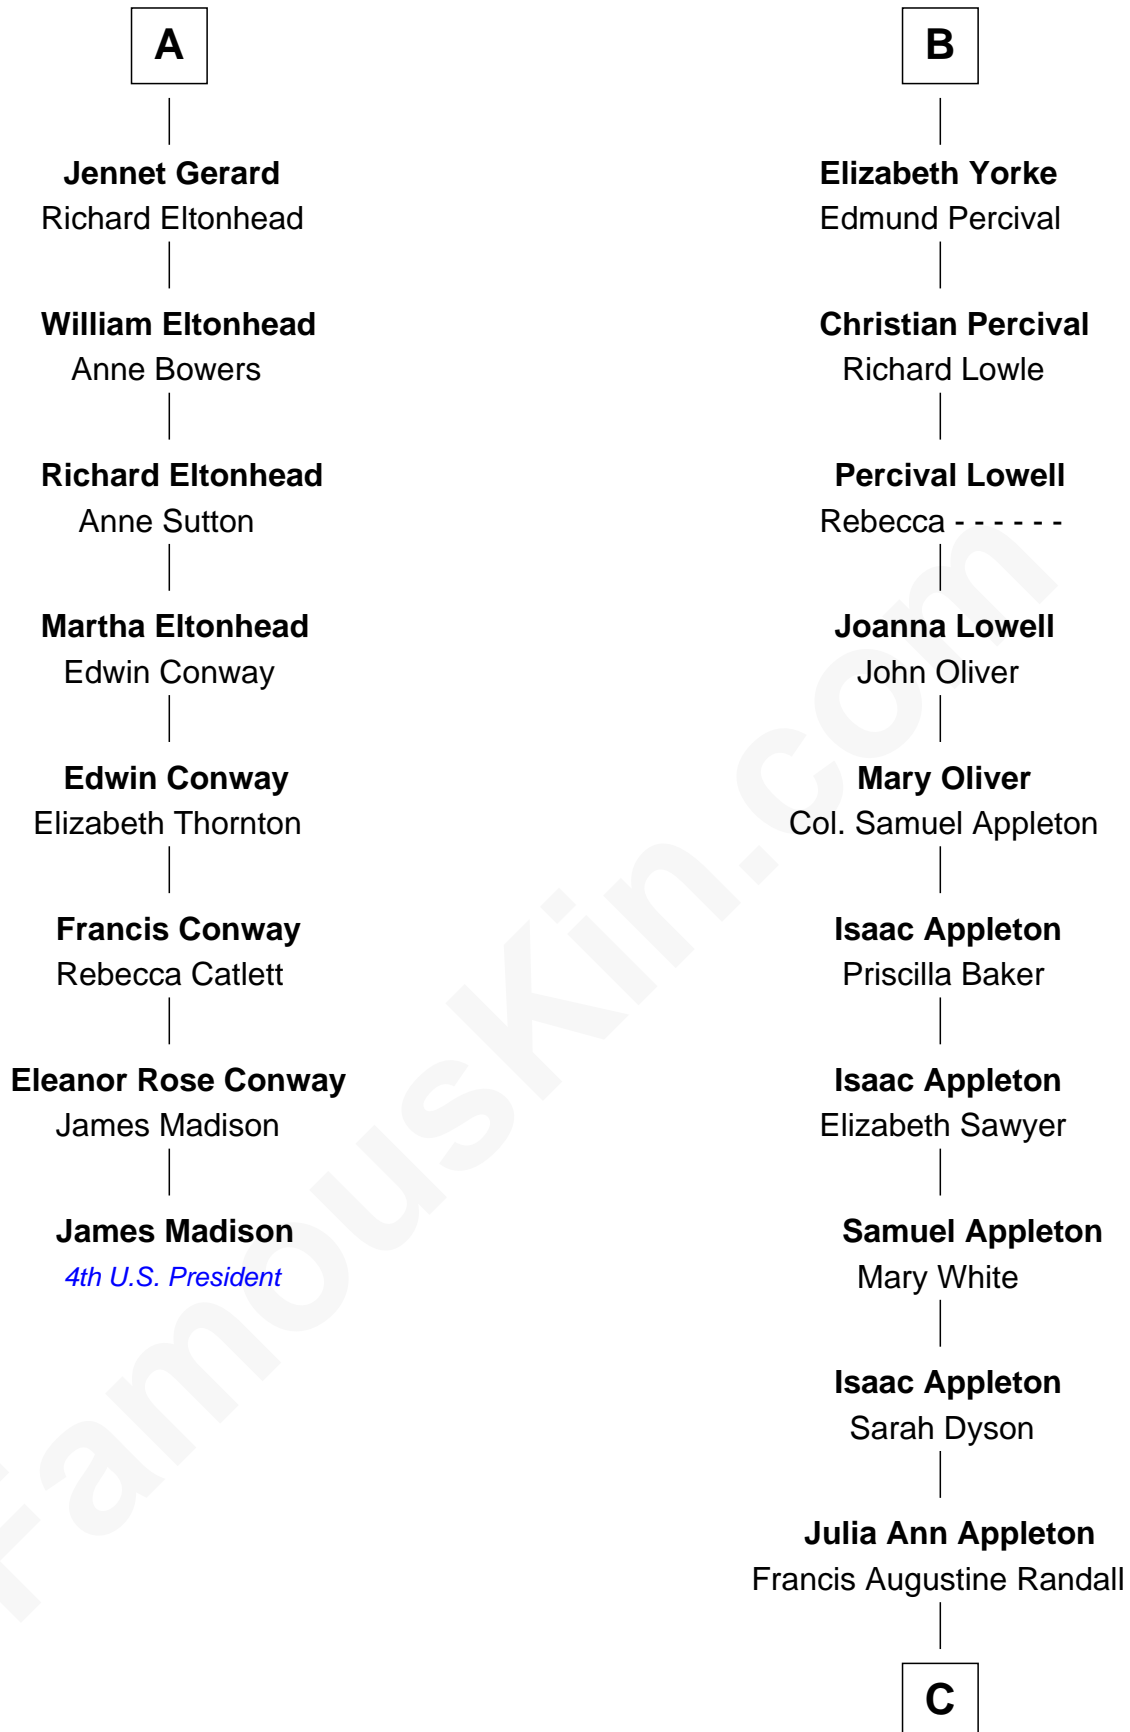

# FamousKin.com Relationship Chart of

**James Madison**

*4th U.S. President*

14th cousin 7 times removed of

**James Spader**

*TV and Movie Actor*

**Humphrey de Bohun**

Elizabeth Plantagenet

**Sir William de Bohun**  
Elizabeth de Badlesmere

**Elizabeth de Bohun**  
Sir Richard Fitzalan

**Elizabeth Fitzalan**  
Sir Robert Goushill

**Joan Goushill**  
Sir Thomas Stanley

**Katherine Stanley**  
Sir John Savage

**Dulcia Savage**  
Sir Henry Bold

**Maud Bold**  
Thomas Gerard

**A**

**Margaret de Bohun**  
Sir Hugh de Courtnay

**Elizabeth de Courtnay**  
Sir Andrew Luttrell

**Sir Hugh Luttrell**  
Catherine de Beaumont

**Sir John Luttrell**  
Margaret Touchet

**Sir James Luttrell**  
Elizabeth Courtnay

**Sir Hugh Luttrell**  
Margaret Hill

**Eleanor Luttrell**  
Roger Yorke

**B**

**C**

**Julia M. Randall**

William E. Fraser