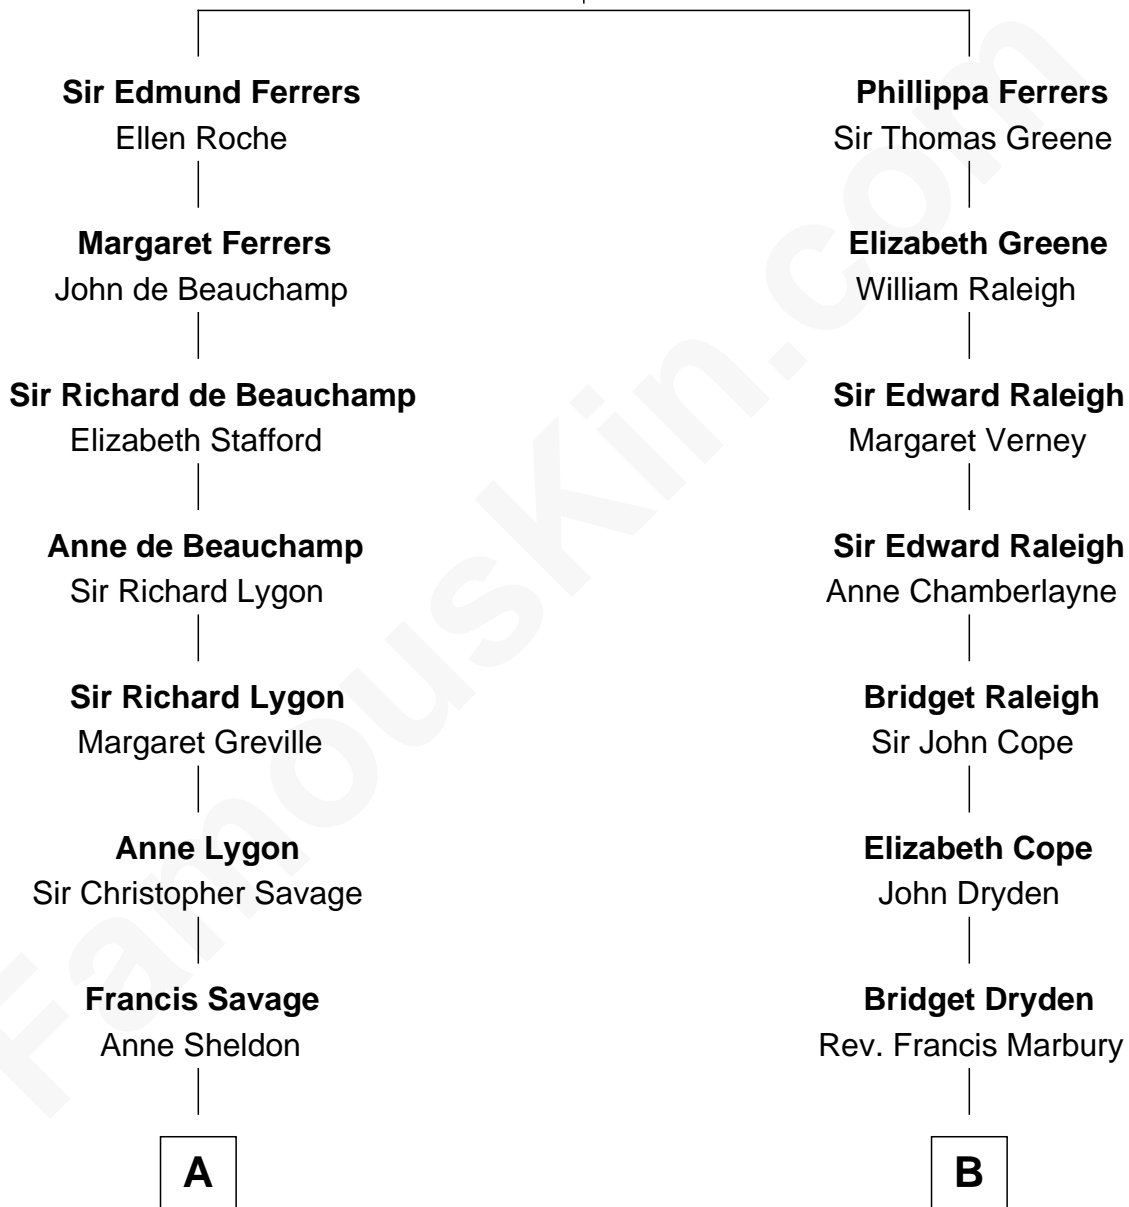

FamousKin.com Relationship Chart of

James Madison

4th U.S. President

14th cousin 6 times removed of

Elisabeth Shue

TV and Movie Actress

Robert de Ferrers
Margaret Despencer

C

Alexander Hunter Gunn
Harriet Grace Brewster Willcox

Mary Brewster Gunn
Adoniram Judson Wells

Anne Brewster Wells
James William Shue

Elisabeth Shue
TV and Movie Actress