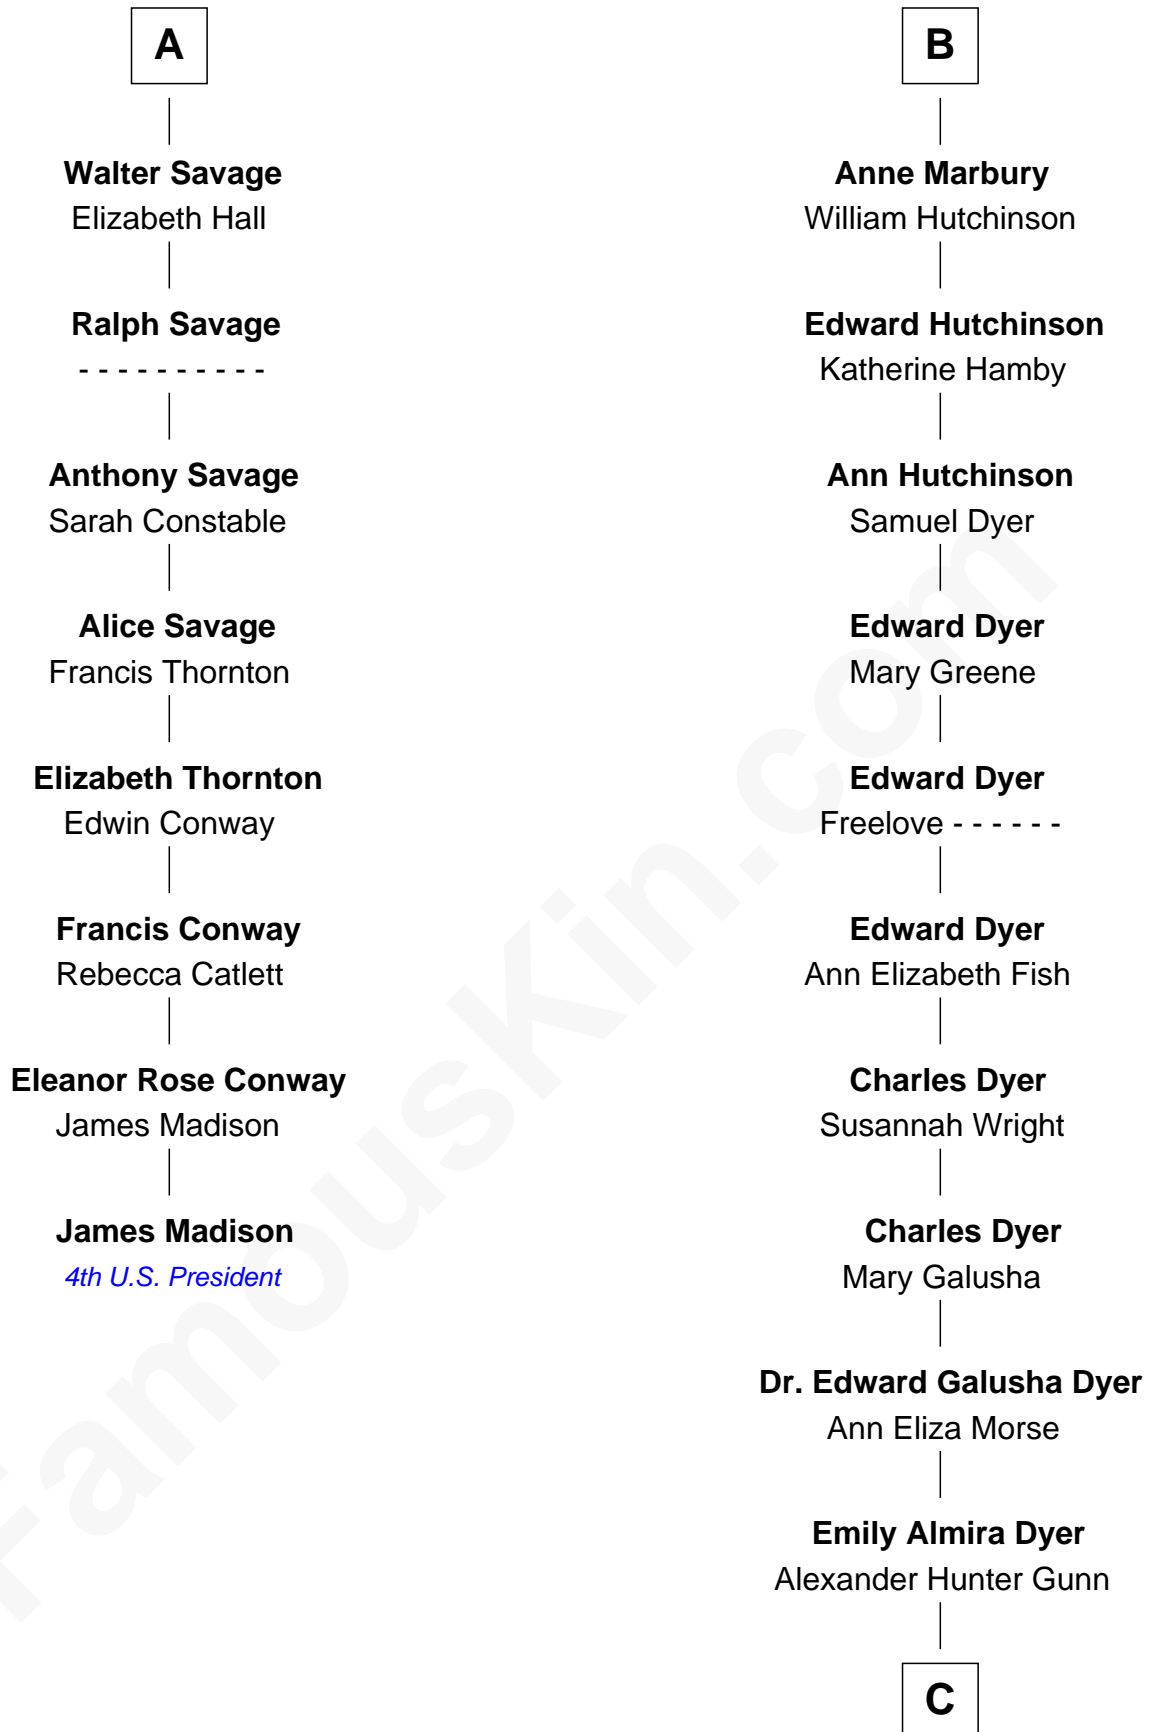

FamousKin.com Relationship Chart of

James Madison

4th U.S. President

14th cousin 6 times removed of

Elisabeth Shue

TV and Movie Actress

Robert de Ferrers
Margaret Despencer

C

Alexander Hunter Gunn
Harriet Grace Brewster Willcox

Mary Brewster Gunn
Adoniram Judson Wells

Anne Brewster Wells
James William Shue

Elisabeth Shue
TV and Movie Actress