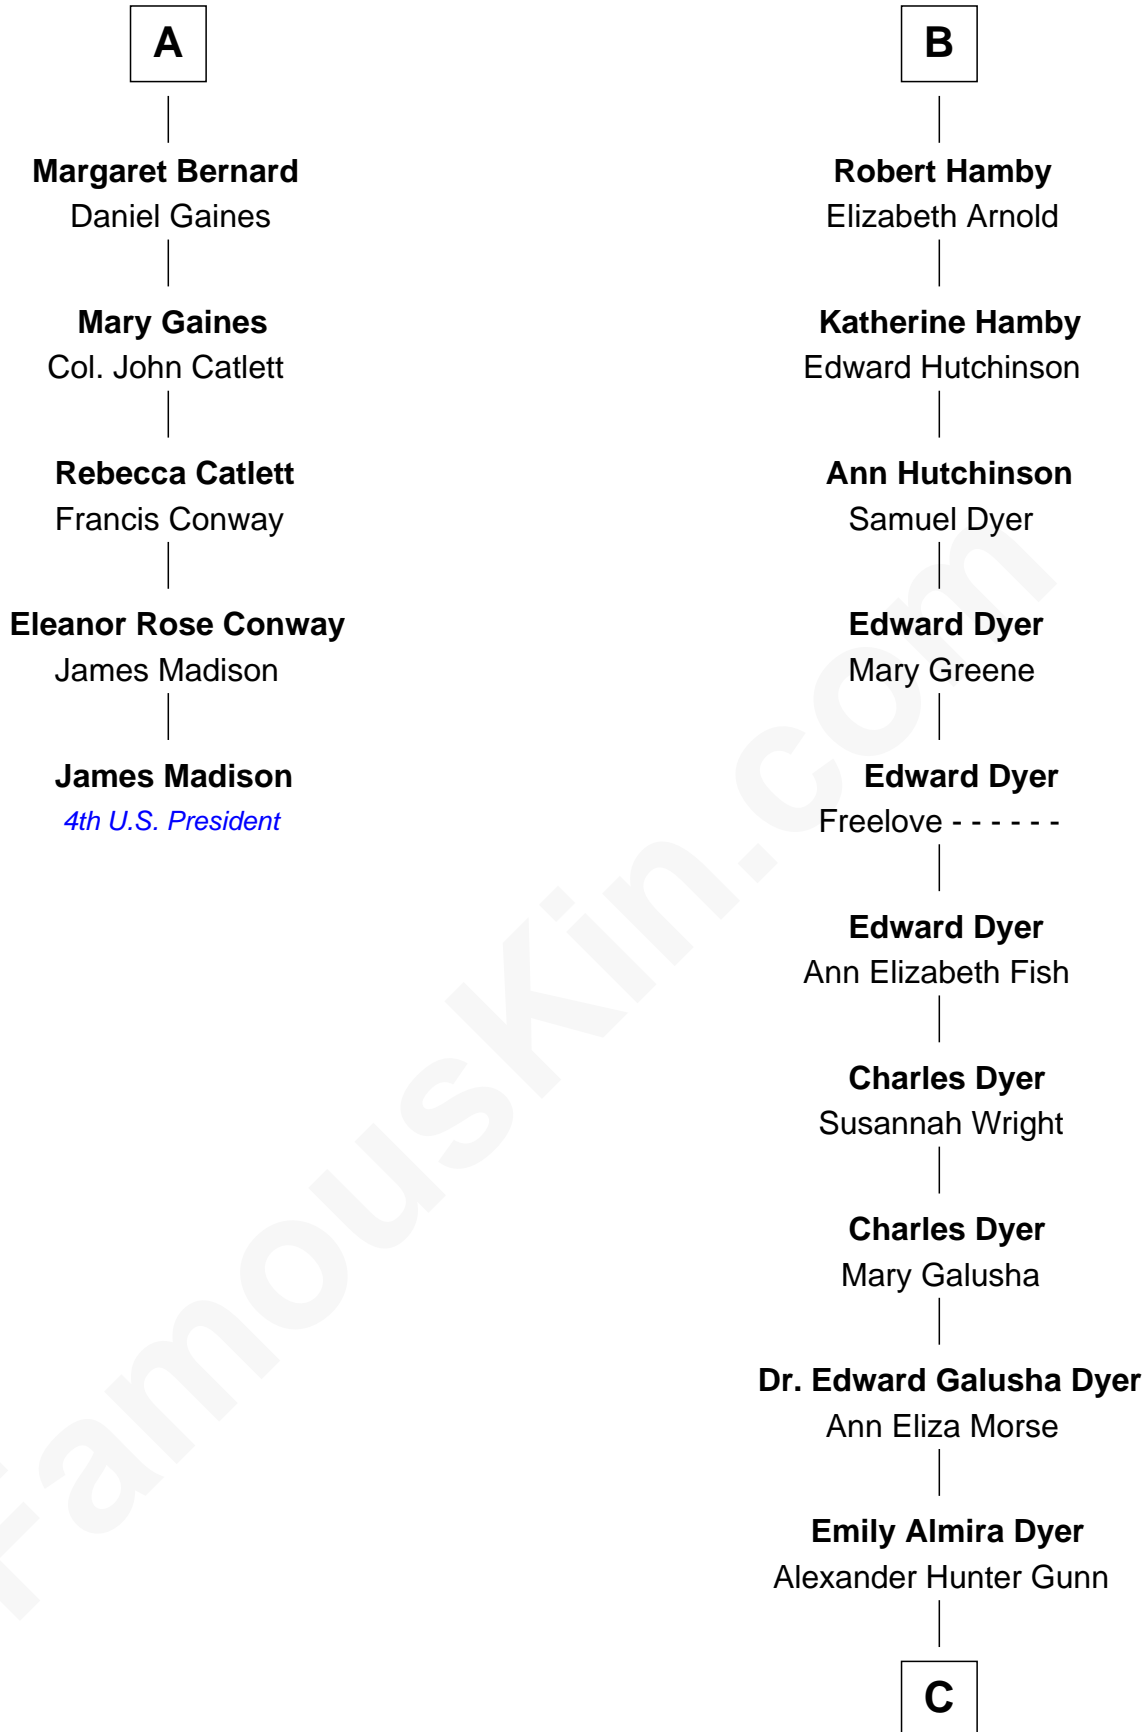

FamousKin.com Relationship Chart of

James Madison

4th U.S. President

11th cousin 9 times removed of

Elisabeth Shue

TV and Movie Actress

Stephen le Scrope

Margery de Welles

John le Scrope
Elizabeth Chaworth

Elizabeth le Scrope
Sir Henry le Scrope

Margaret Scrope
John Bernard

John Bernard
Margaret Daundelyn

John Bernard
Cecily Muscote

Francis Bernard
Alice Hazlewood

Sir Francis Bernard
Mary Woolhouse

A

Maude le Scrope
Sir Baldwin Freville

Margaret Freville
Sir Hugh Willoughby

Margery Willoughby
Sir Godfrey Hilton

Elizabeth Hilton
Richard Thimbleby

Anne Thimbleby
John Booth

Eleanor Booth
Edward Hamby

William Hamby
Margaret Blewett

B

C

Alexander Hunter Gunn
Harriet Grace Brewster Willcox

Mary Brewster Gunn
Adoniram Judson Wells

Anne Brewster Wells
James William Shue

Elisabeth Shue
TV and Movie Actress