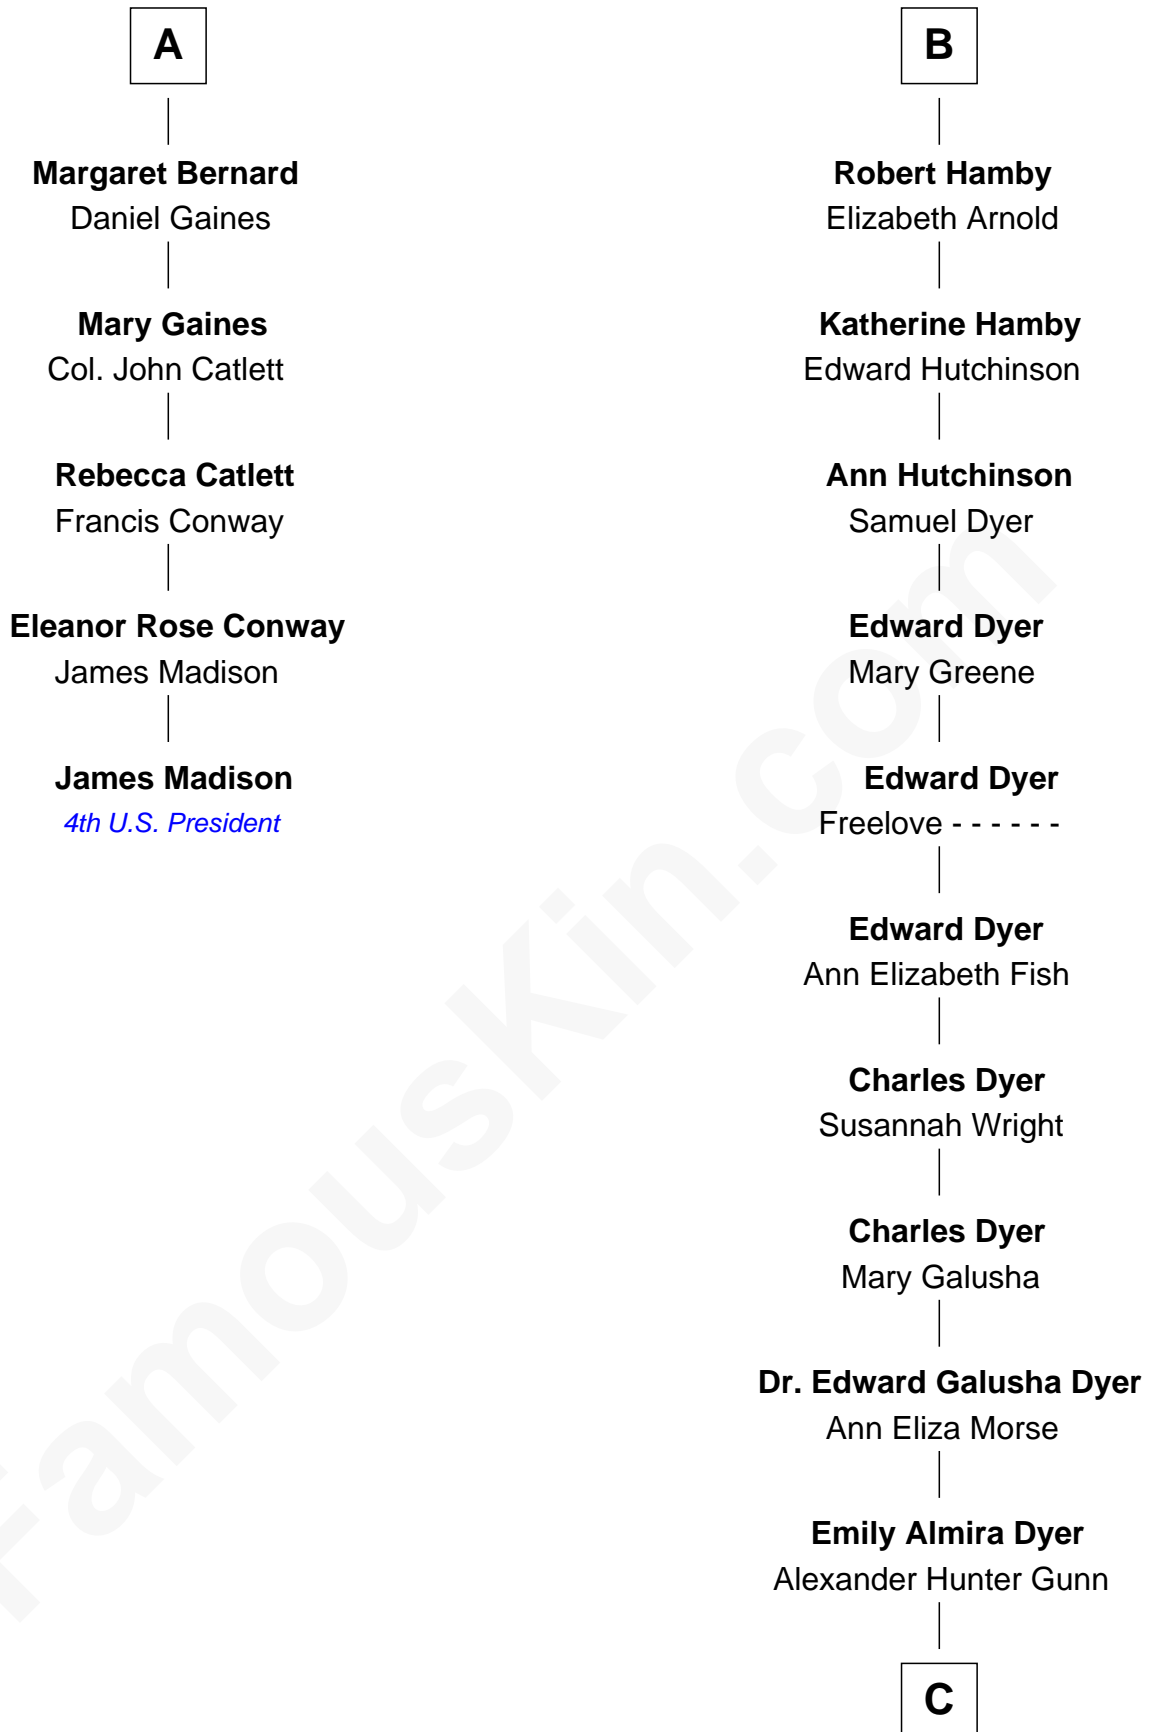

# FamousKin.com Relationship Chart of

**James Madison**

*4th U.S. President*

11th cousin 9 times removed of

**Andrew Shue**

*TV Actor*

**Stephen le Scrope**

Margery de Welles

**John le Scrope**  
Elizabeth Chaworth

**Elizabeth le Scrope**  
Sir Henry le Scrope

**Margaret Scrope**  
John Bernard

**John Bernard**  
Margaret Daundelyn

**John Bernard**  
Cecily Muscote

**Francis Bernard**  
Alice Hazlewood

**Sir Francis Bernard**  
Mary Woolhouse

**A**

**Maude le Scrope**  
Sir Baldwin Freville

**Margaret Freville**  
Sir Hugh Willoughby

**Margery Willoughby**  
Sir Godfrey Hilton

**Elizabeth Hilton**  
Richard Thimbleby

**Anne Thimbleby**  
John Booth

**Eleanor Booth**  
Edward Hamby

**William Hamby**  
Margaret Blewett

**B**

**C**

**Alexander Hunter Gunn**  
Harriet Grace Brewster Willcox

**Mary Brewster Gunn**  
Adoniram Judson Wells