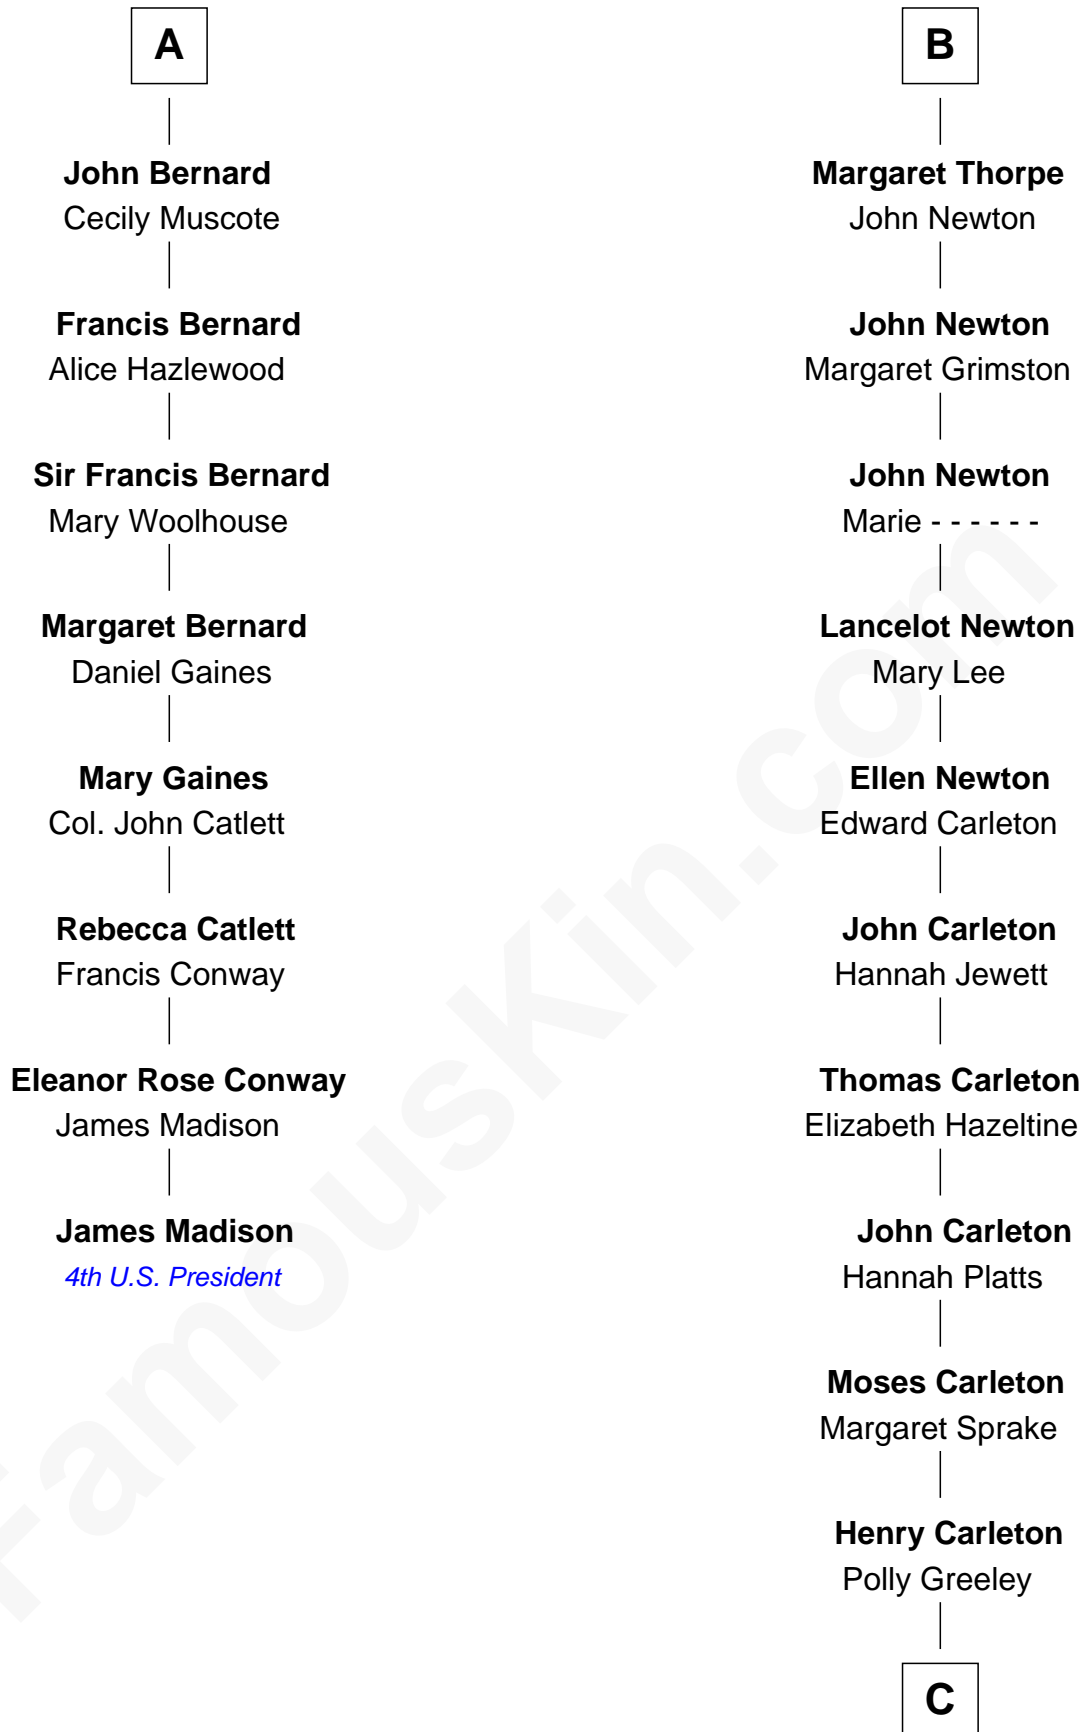

# FamousKin.com Relationship Chart of

**James Madison**

*4th U.S. President*

14th cousin 4 times removed of

**Charles A. Pillsbury**

*Co-Founder of C.A. Pillsbury Co.*

**Sir William le Scrope**  
Constance of Newsham

**Sir Henry le Scrope**

Elizabeth le Scrope

**Margaret Scrope**

John Bernard

**John Bernard**

Margaret Daundelyn

**A**

**Sir Geoffrey le Scrope**

Ivetta de Ros

**Henry Scrope**

Joan - - - - -

**Joan Scrope**

Henry Fitzhugh

**Henry FitzHugh**

Elizabeth Grey

**Sir William FitzHugh**

Margery Willoughby

**Lora FitzHugh**

Sir John Constable

**Isabel Constable**

Stephen de Thorpe

**B**

C

**Margaret Sprague Carleton**