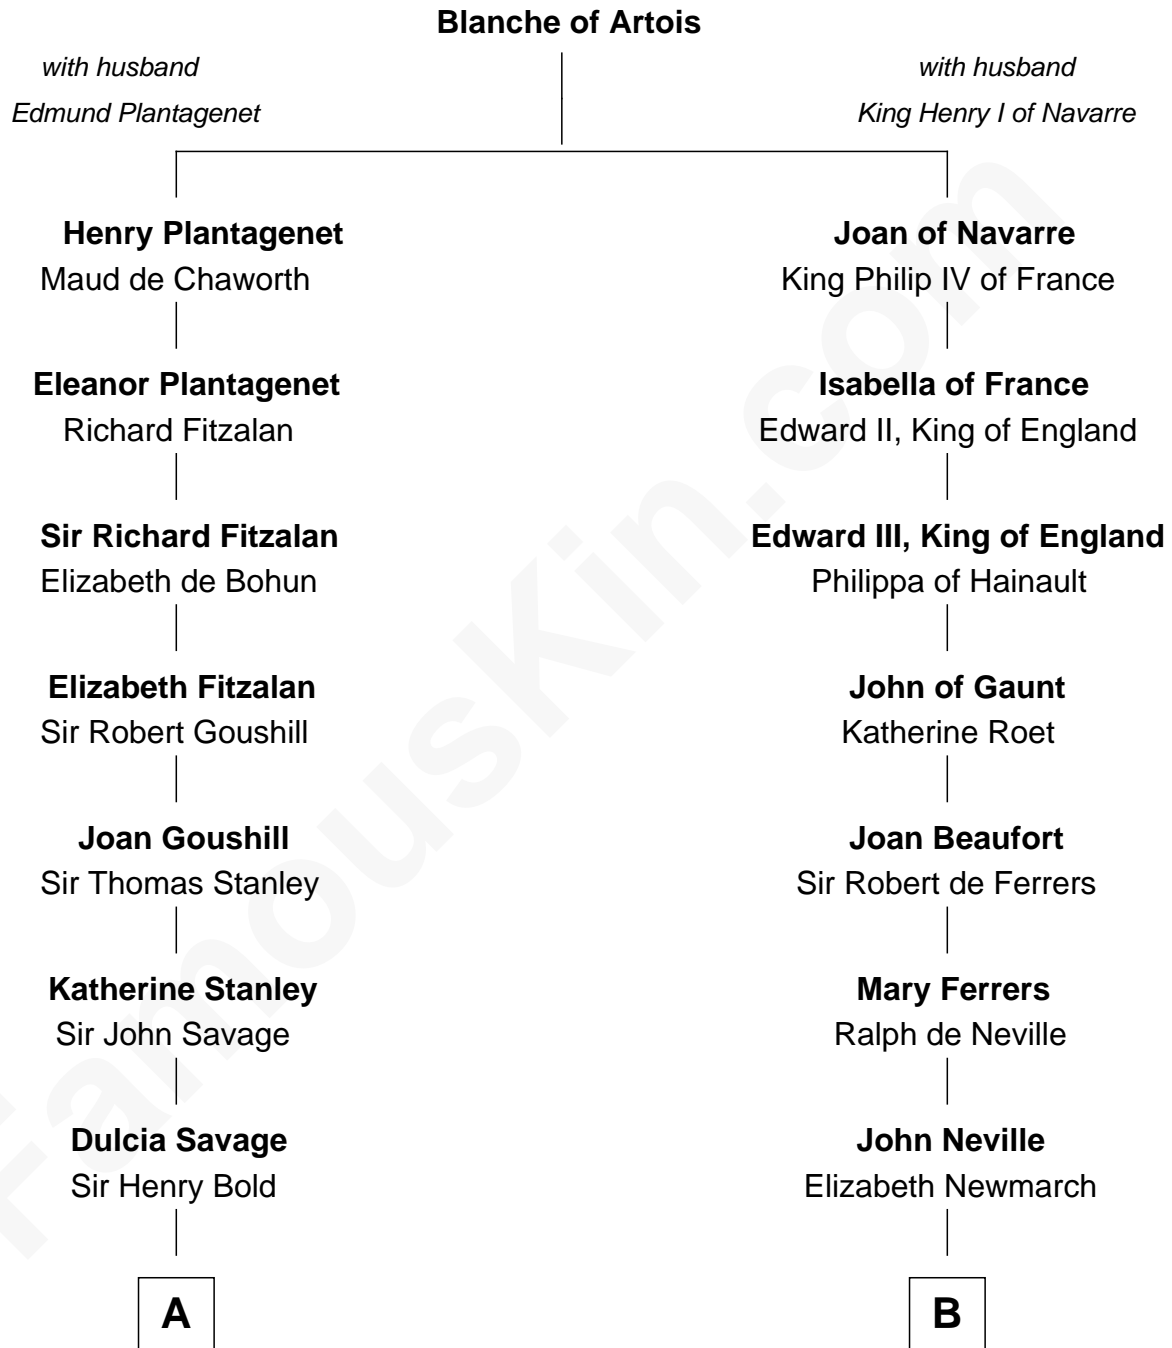

# FamousKin.com Relationship Chart of

**James Madison**

*4th U.S. President*

15th cousin 6 times removed of

**Charles A. Pillsbury**

*Co-Founder of C.A. Pillsbury Co.*

**C**

**John Carleton**

Hannah Platts

**Moses Carleton**

Margaret Sprake

**Henry Carleton**

Polly Greeley

**Margaret Sprague Carleton**

George Alfred Pillsbury

**Charles A. Pillsbury**