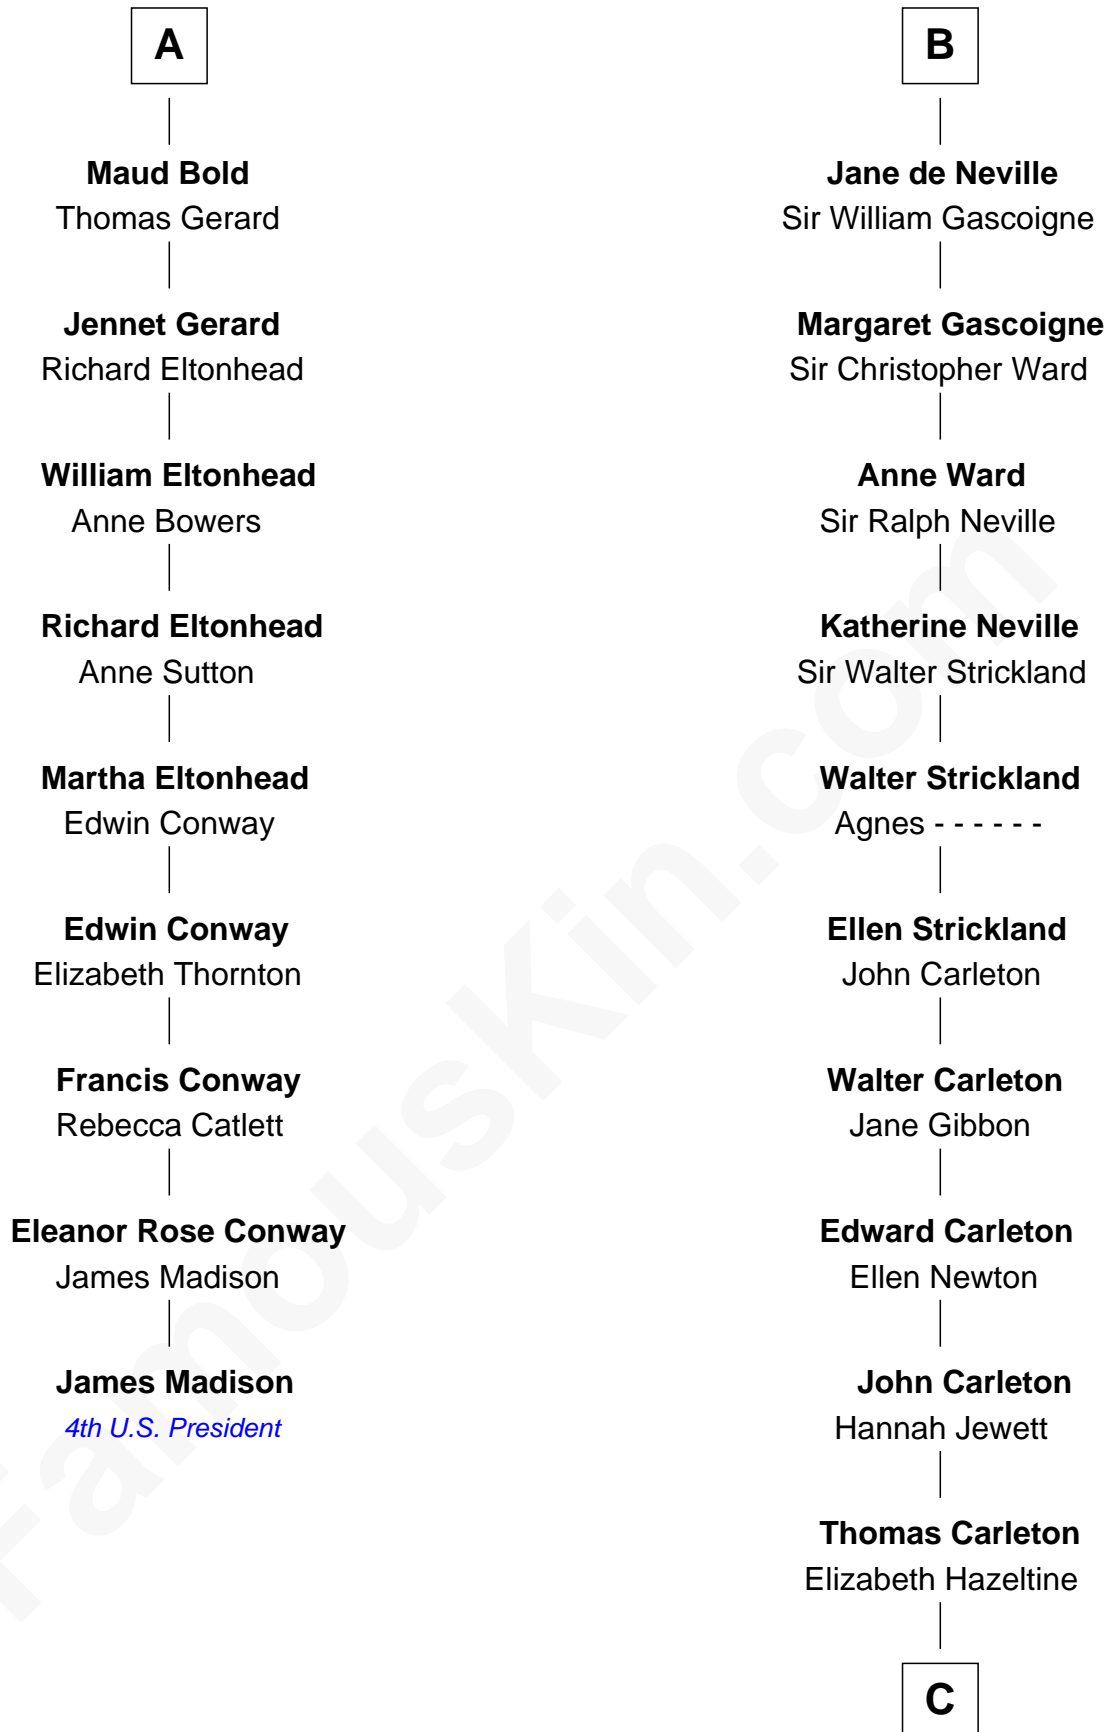

# FamousKin.com Relationship Chart of

**James Madison**

*4th U.S. President*

15th cousin 6 times removed of

**Charles A. Pillsbury**

*Co-Founder of C.A. Pillsbury Co.*

**C**

**John Carleton**

Hannah Platts

**Moses Carleton**

Margaret Sprake

**Henry Carleton**

Polly Greeley

**Margaret Sprague Carleton**

George Alfred Pillsbury

**Charles A. Pillsbury**