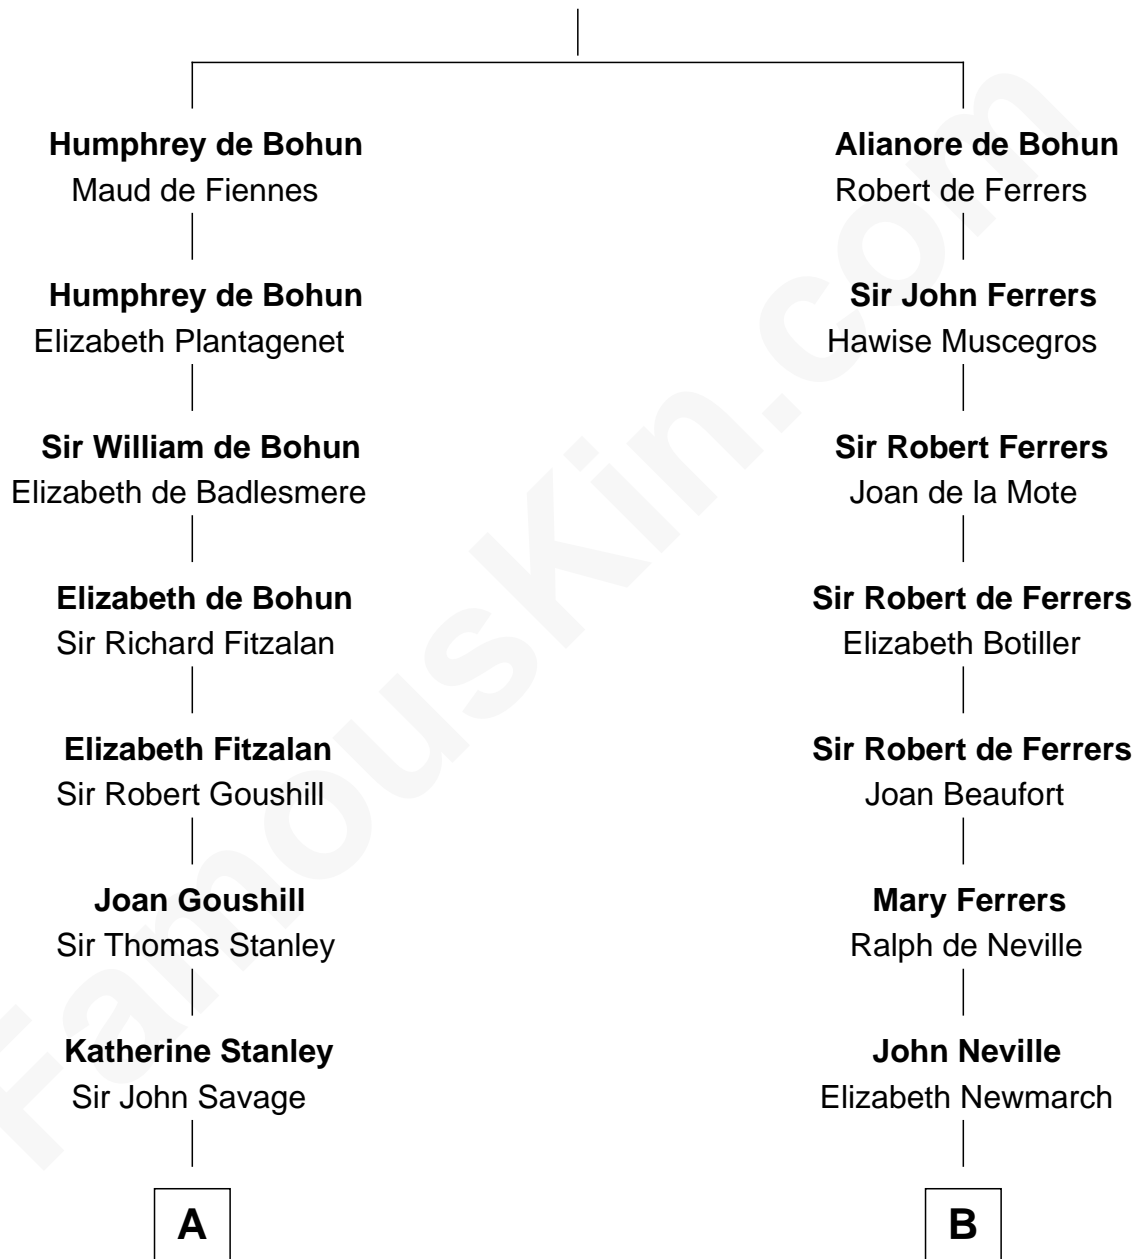

FamousKin.com Relationship Chart of

James Madison

4th U.S. President

16th cousin 5 times removed of

Charles A. Pillsbury

Co-Founder of C.A. Pillsbury Co.

Sir Humphrey de Bohun

Eleanor de Braiose

C

John Carleton

Hannah Platts

Moses Carleton

Margaret Sprake

Henry Carleton

Polly Greeley

Margaret Sprague Carleton