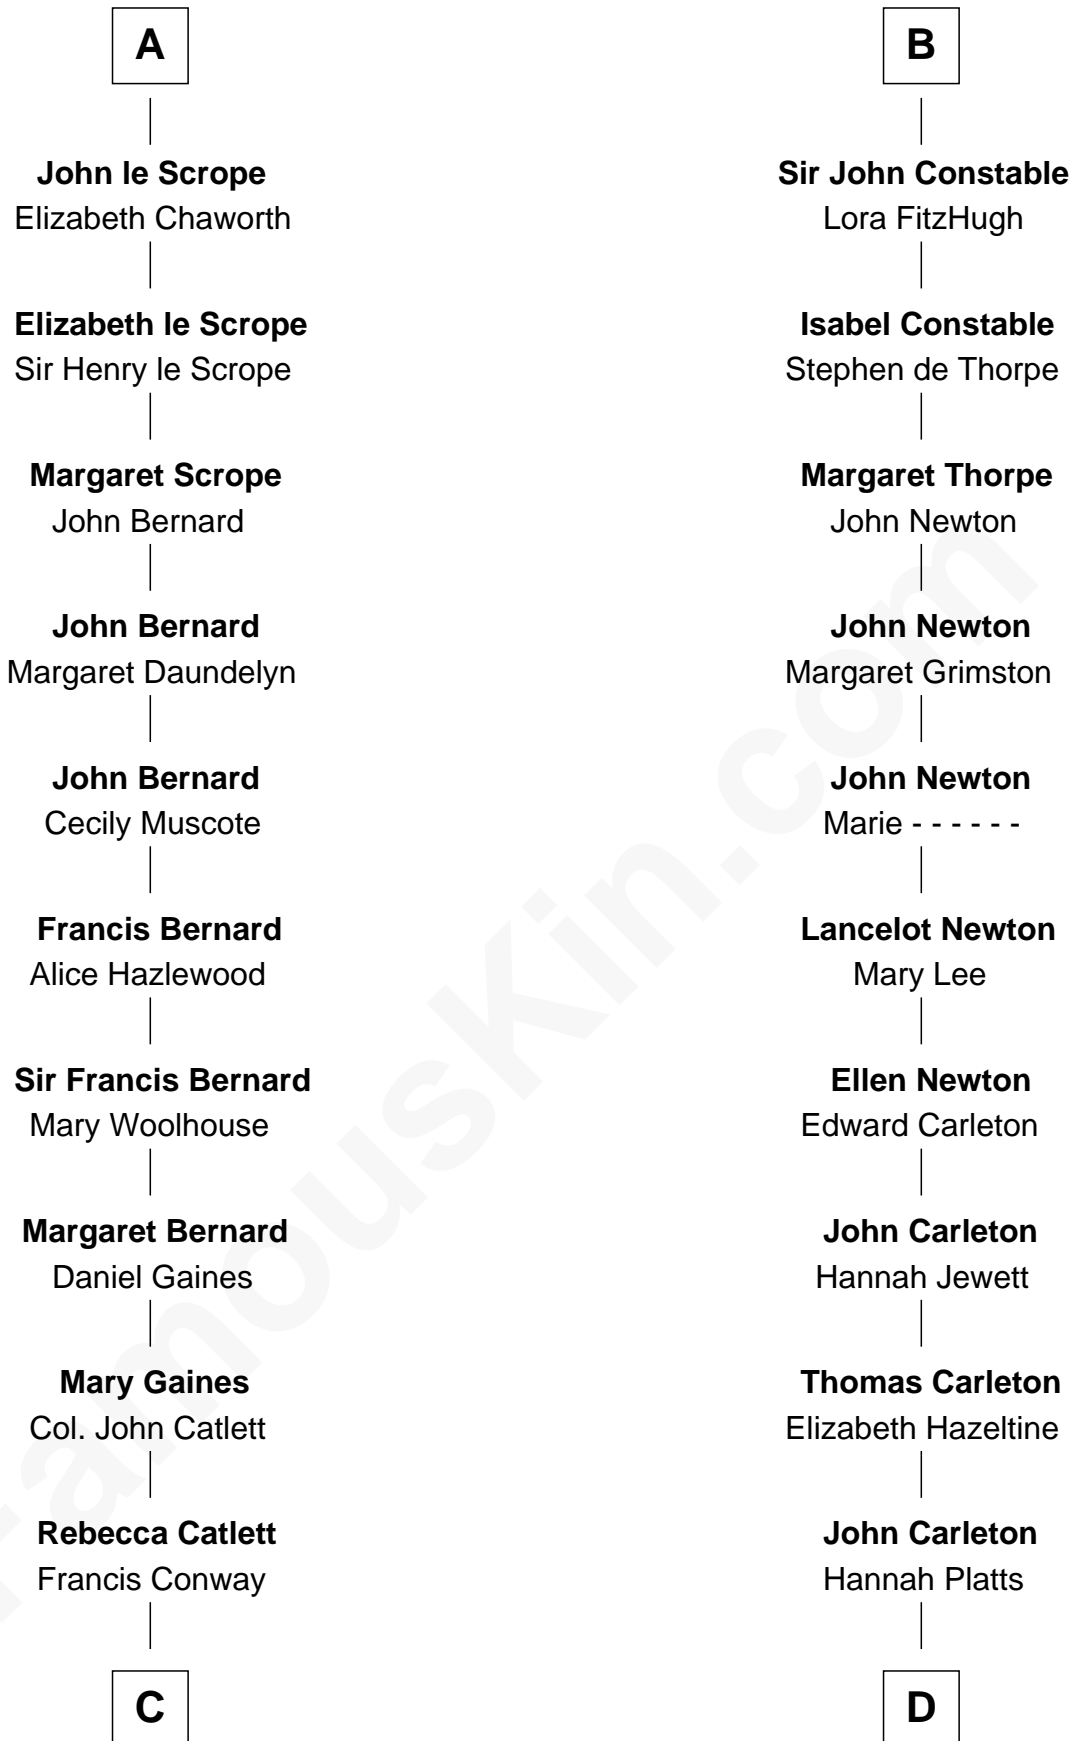

FamousKin.com Relationship Chart of

James Madison

4th U.S. President

18th cousin 2 times removed of

Charles A. Pillsbury

Co-Founder of C.A. Pillsbury Co.

Sir Odinel de Umfreville

Alice de Lucy

Joan de Roddam

Sir Thomas de Umfreville

Agnes Gray

Margaret de Umfreville

John Constable

B

FamousKin.com