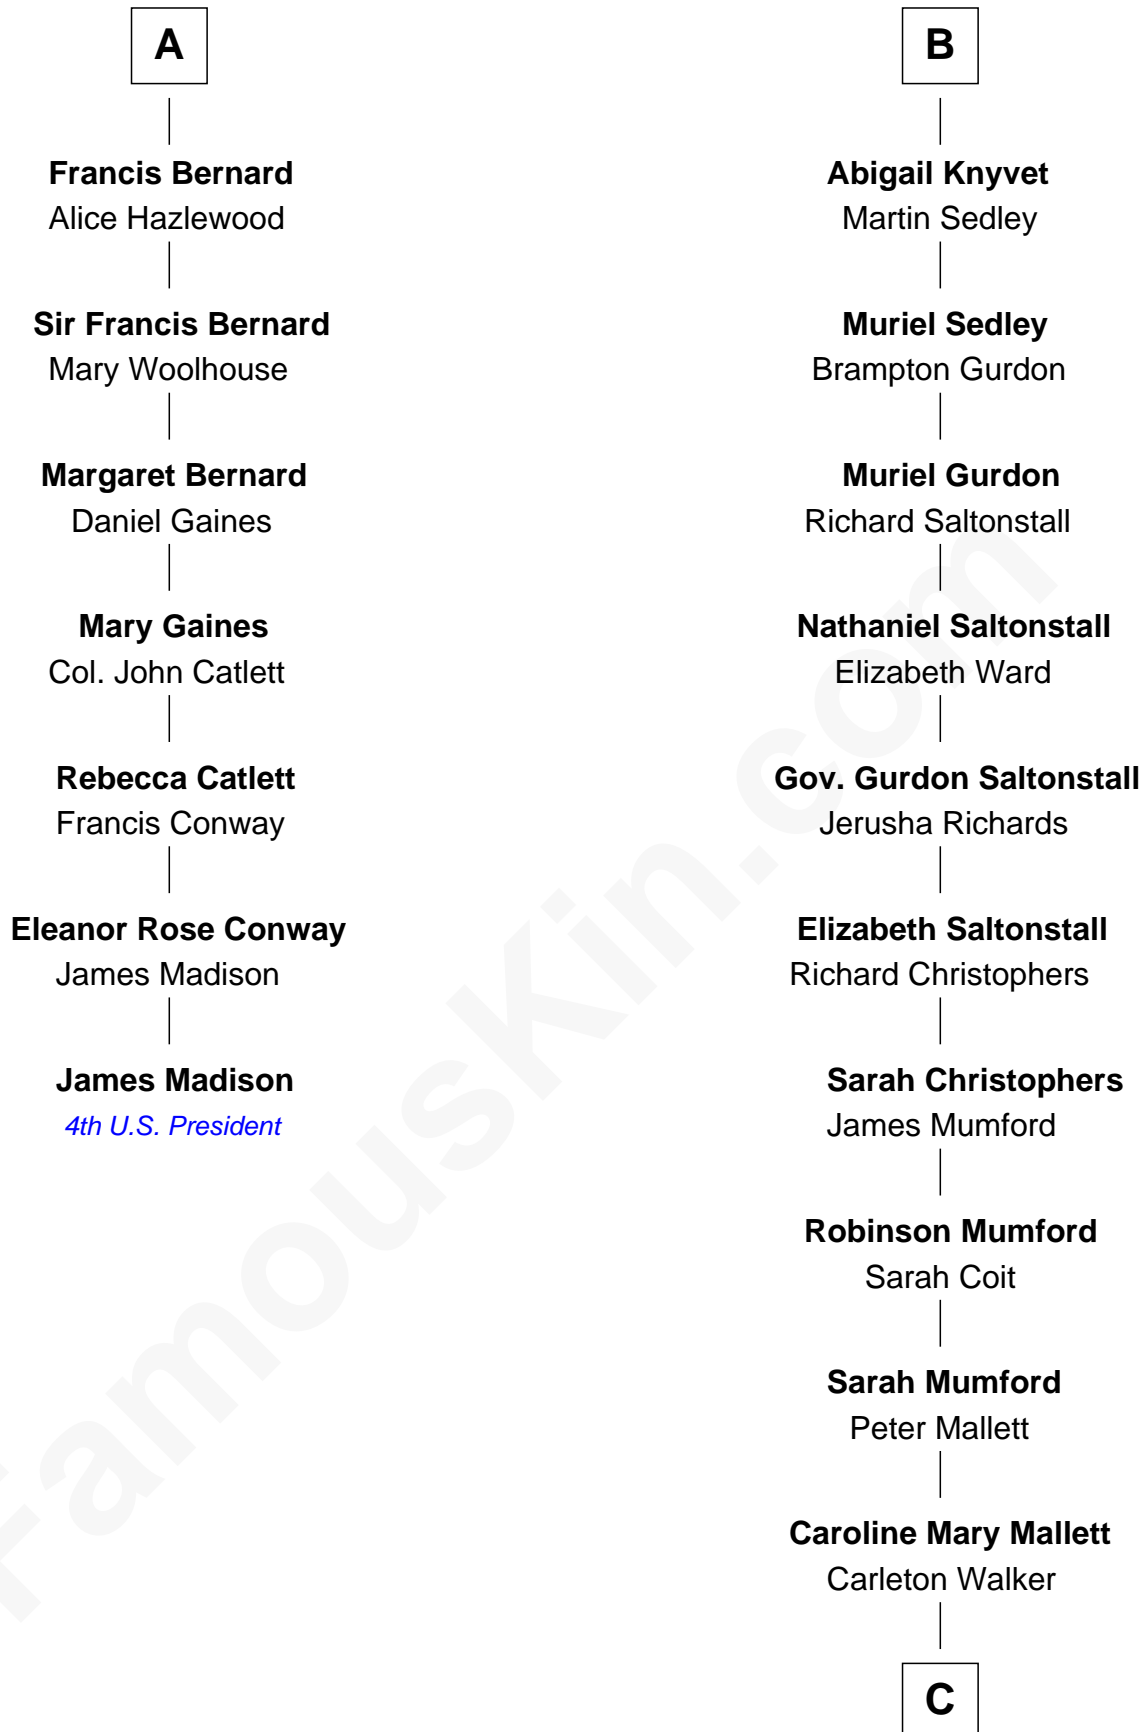

FamousKin.com Relationship Chart of

James Madison

4th U.S. President

13th cousin 8 times removed of

Carly Fiorina

CEO of Hewlett-Packard

Sir William de Ros
Margery de Badlesmere

C

Margaret Isabella Walker

Heinrich Weber

John Walker Weber

Maude Graves

Cara Carleton Weber

Harold Marvin Sneed

Joseph Tyree Sneed

Madelon Montross Juergens