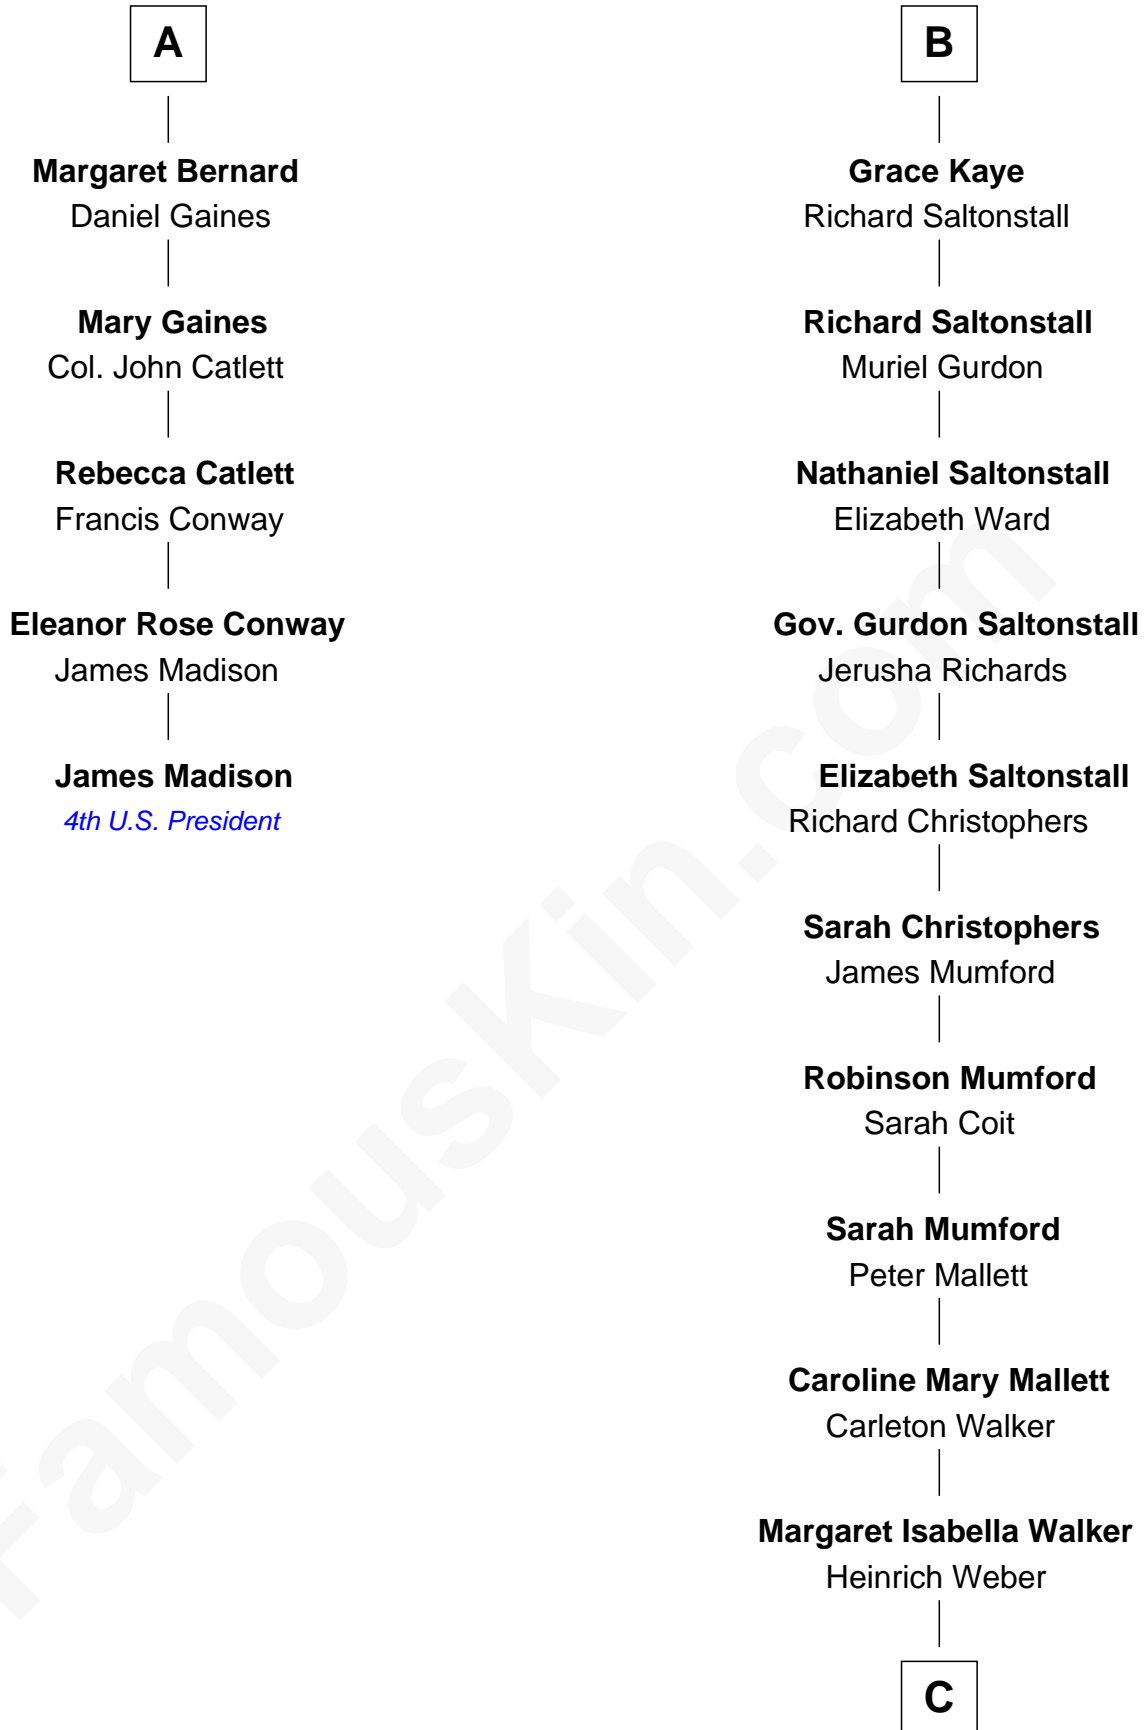

FamousKin.com Relationship Chart of

James Madison

4th U.S. President

11th cousin 9 times removed of

Carly Fiorina

CEO of Hewlett-Packard

C

John Walker Weber

Maude Graves

Cara Carleton Weber

Harold Marvin Sneed

Joseph Tyree Sneed

Madelon Montross Juergens

Carly Fiorina

CEO of Hewlett-Packard