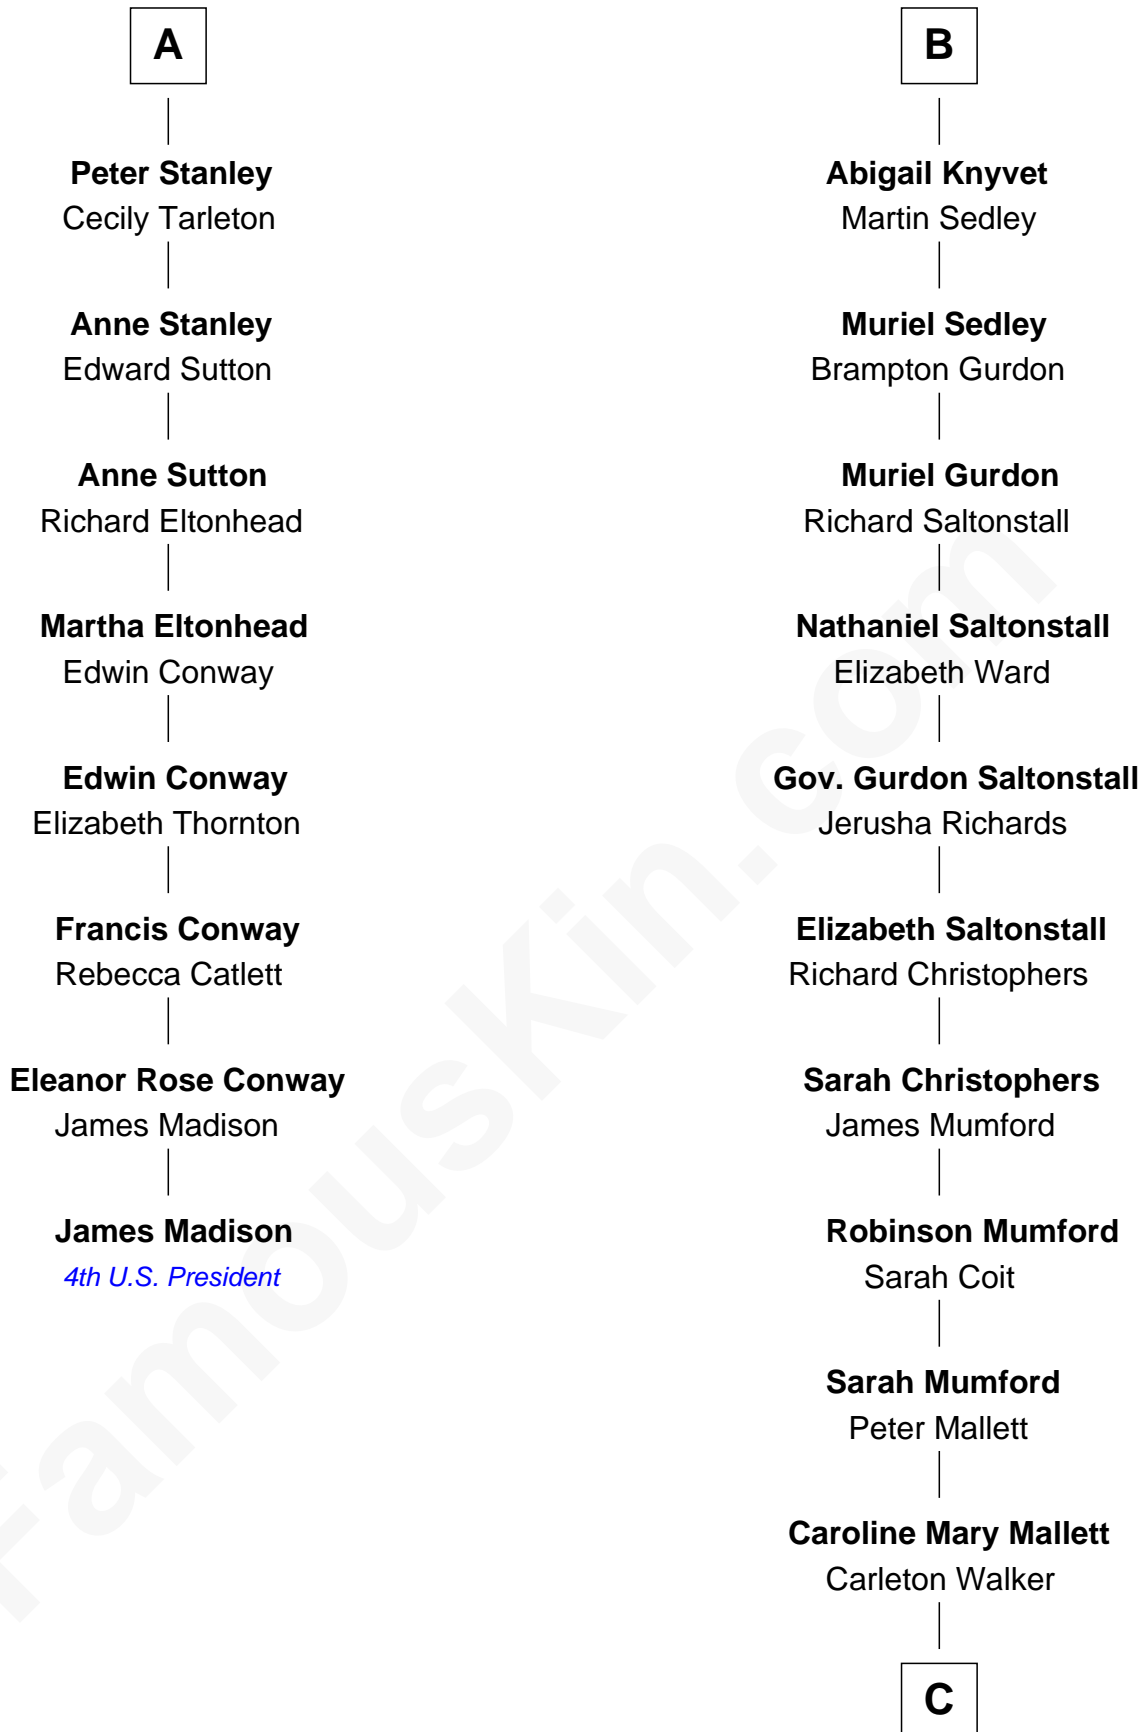

FamousKin.com Relationship Chart of

James Madison

4th U.S. President

14th cousin 7 times removed of

Carly Fiorina

CEO of Hewlett-Packard

Sir Robert de Holland

Maude la Zouche

Maude de Holland
Sir Thomas de Swinnerton

Sir Robert de Swinnerton
Elizabeth de Beke

Maud de Swinnerton
Sir John Savage

Mary Savage
William Stanley

William Stanley
Alice Hoghton

Sir William Stanley
Agnes Grosvenor

Sir William Stanley
Anne Harington

A

Thomas Holand
Joan Plantagenet

John de Holand
Elizabeth of Lancaster

Constance de Holand
Sir John Grey

Alice Grey
Sir William Knyvet

Sir Edmund Knyvet
Eleanor Tyrrel

Edmund Knyvet
Jane Bouchier

John Knyvet
Agnes Harcourt

B

C

Margaret Isabella Walker

Heinrich Weber

John Walker Weber

Maude Graves

Cara Carleton Weber