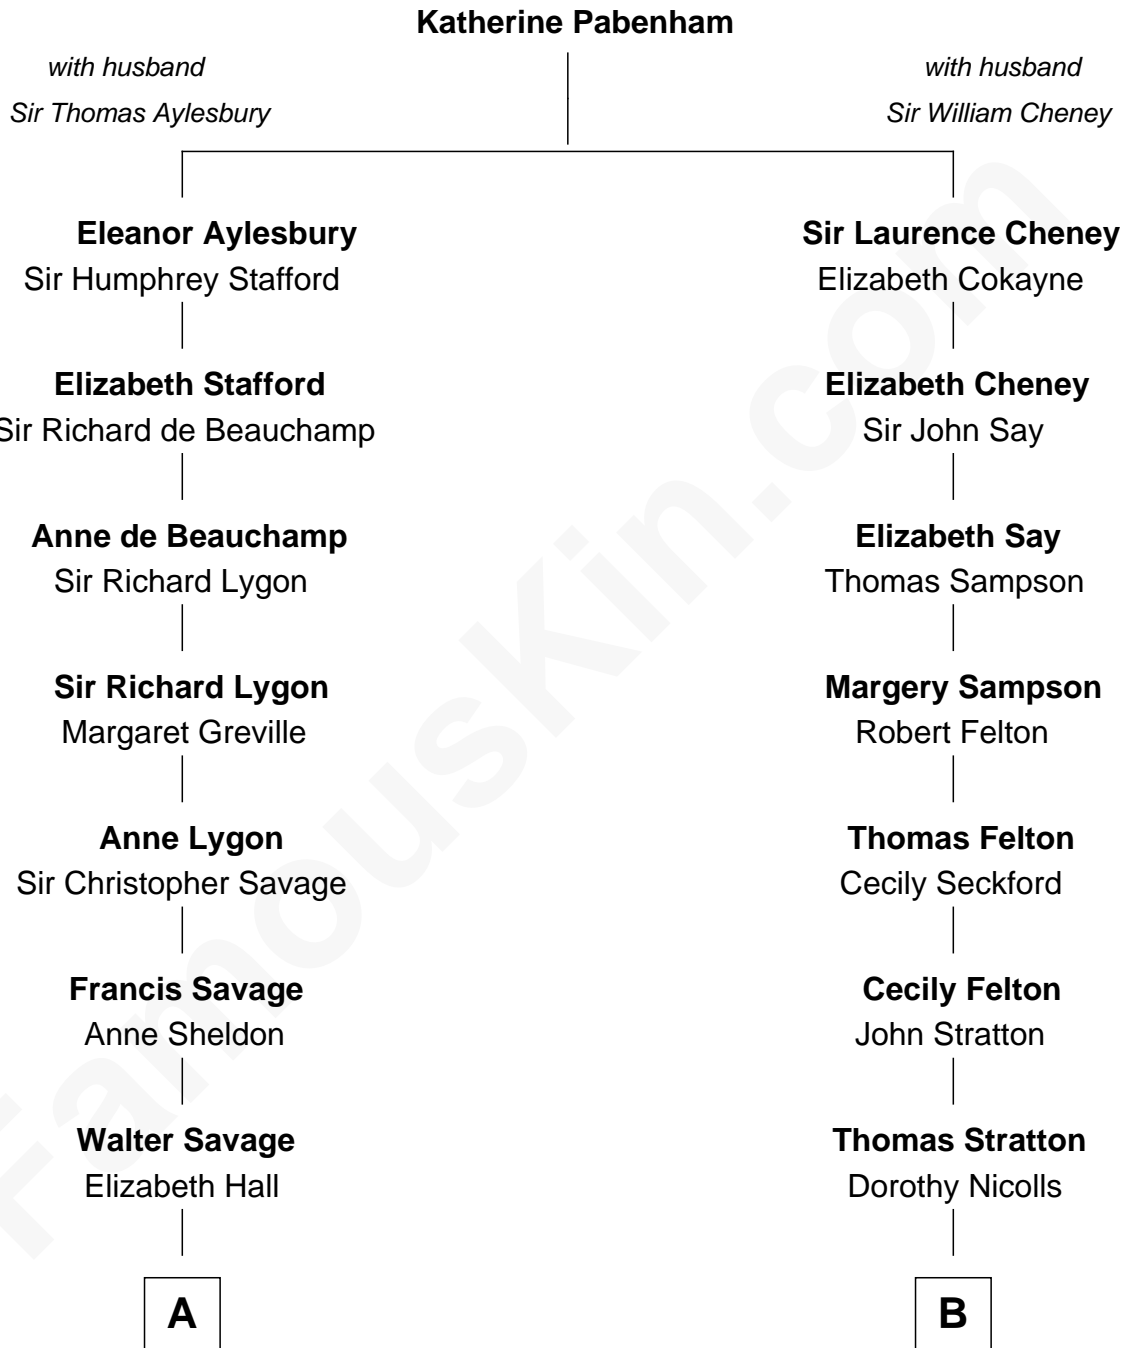

FamousKin.com Relationship Chart of

James Madison

4th U.S. President

13th cousin 6 times removed of

John Lithgow

Stage, TV, and Movie Actor

C

Arthur Washington Lithgow

Ina Berenice Robinson

Arthur Washington Lithgow

Sarah Jane Price

John Lithgow

Stage, TV, and Movie Actor