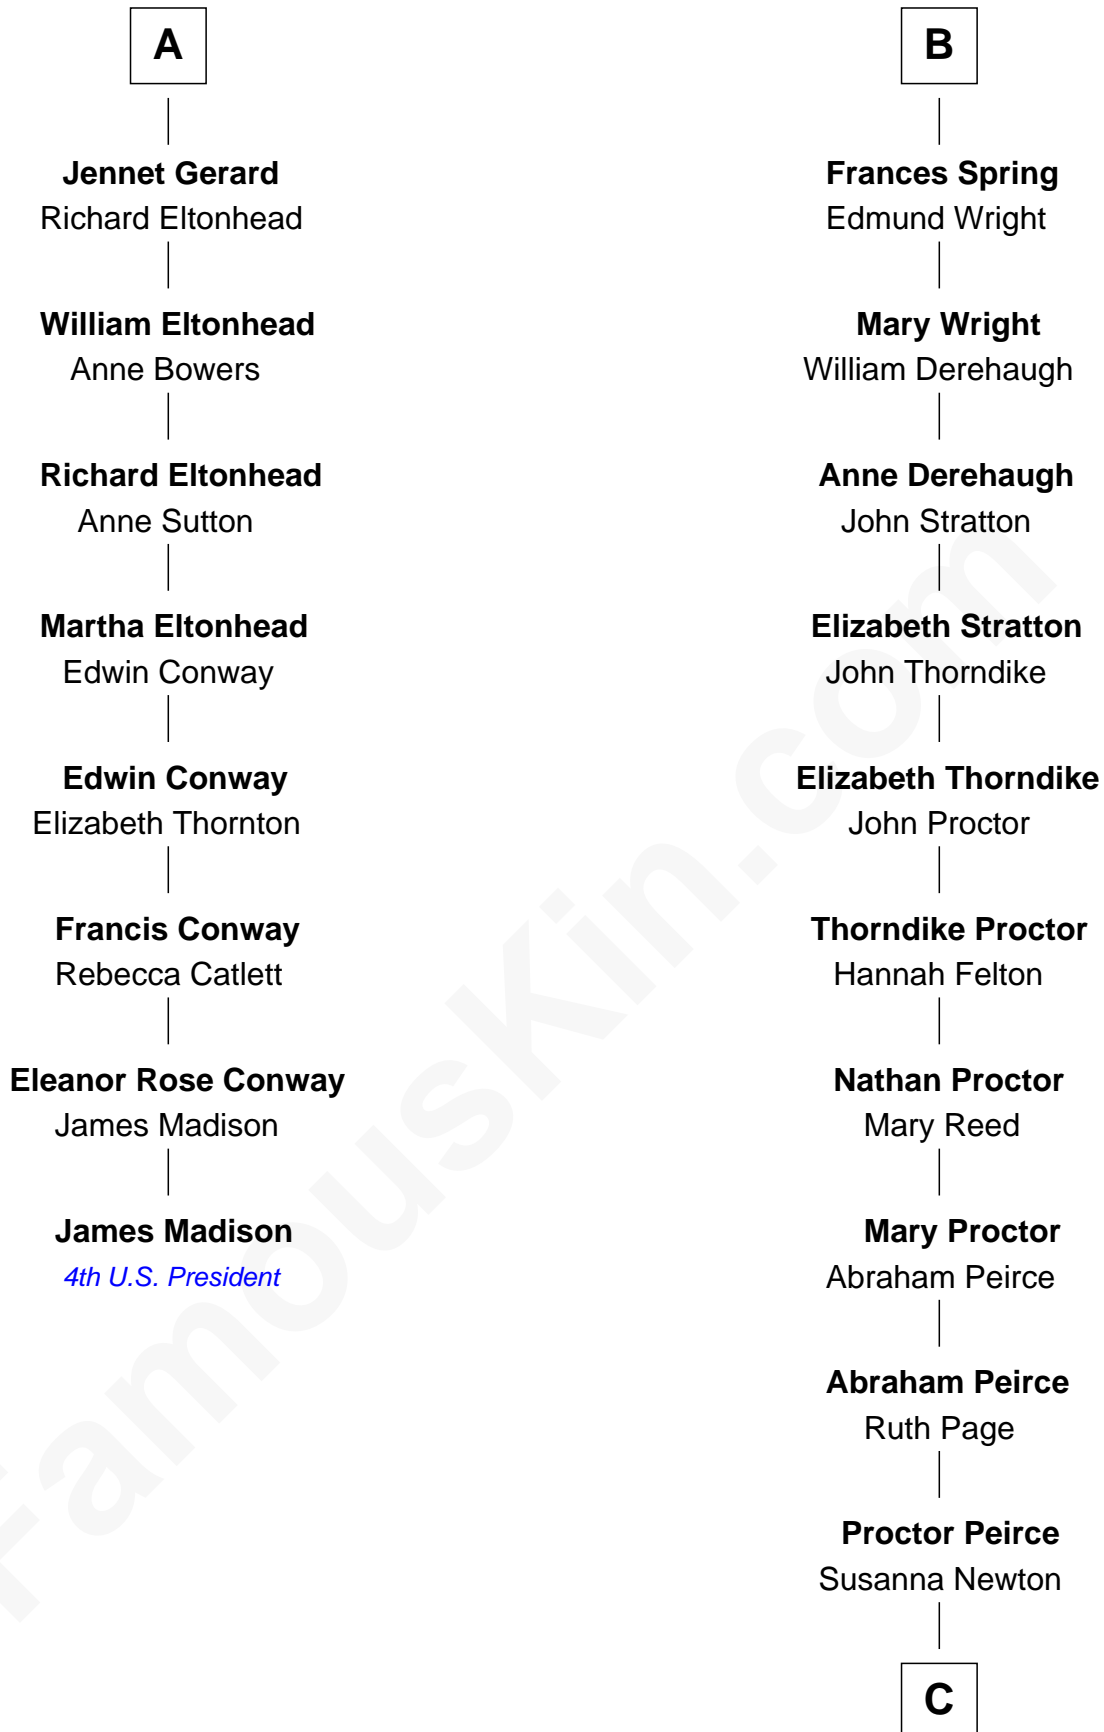

FamousKin.com Relationship Chart of

James Madison

4th U.S. President

14th cousin 7 times removed of

John Lithgow

Stage, TV, and Movie Actor

Bartholomew de Badlesmere

Margaret de Clare

Sir John de Tibetot

Sir Robert de Tibetot

Margaret Deincourt

Elizabeth de Tibetot

Sir Philip le Despencer

Margery Despencer

Sir Roger Wentworth

Henry Wentworth

Elizabeth Howard

Margery Wentworth

Sir William Waldegrave

Dorothy Waldegrave

Sir John Spring

B

C

William Peirce

Ellen Prentiss

Ellen Prentiss Peirce

Washington Lithgow

Arthur Washington Lithgow

Ina Berenice Robinson

Arthur Washington Lithgow

Sarah Jane Price

John Lithgow