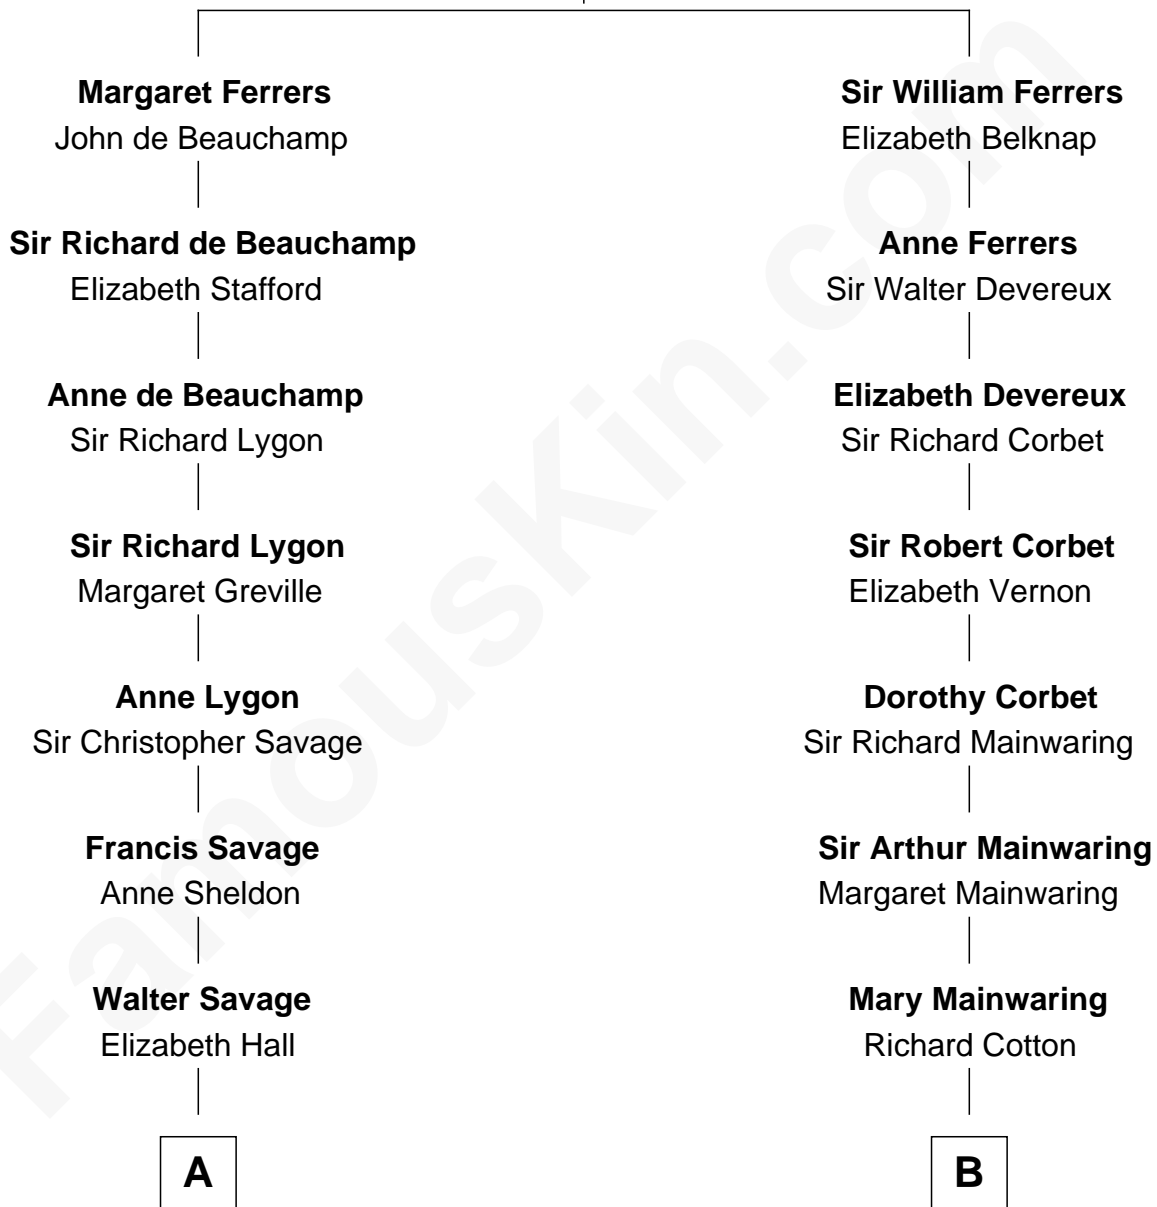

# FamousKin.com Relationship Chart of

**James Madison**

*4th U.S. President*

13th cousin 5 times removed of

**Illeana Douglas**

*TV and Movie Actress*

**Sir Edmund Ferrers**

Ellen Roche

**C**

**Gregory Hesselberg**

Joan Georgescu

**Illeana Douglas**

*TV and Movie Actress*

FamousKin.com

Illeana Douglas photo by [Lan Bui](#) (CC BY-SA 2.0)