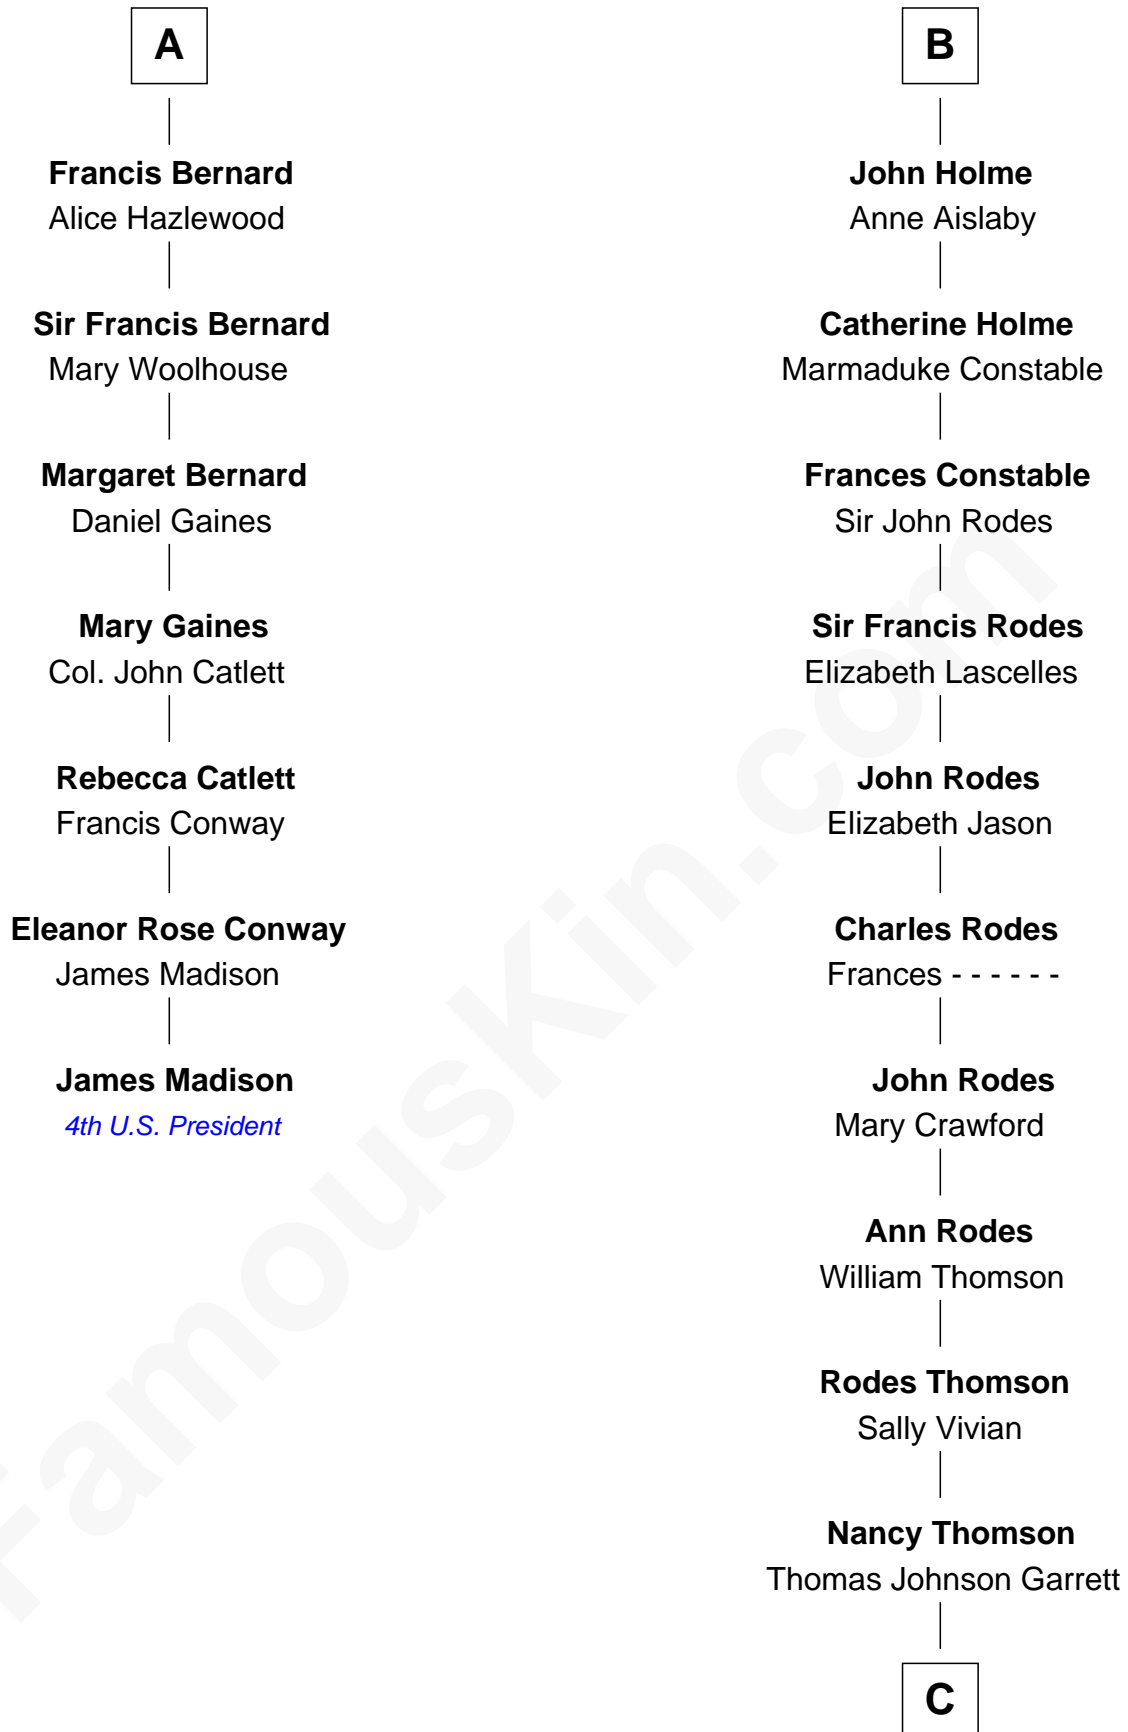

# FamousKin.com Relationship Chart of

**James Madison**

*4th U.S. President*

13th cousin 7 times removed of

**Melvyn Douglas**

*Movie Actor*

**Sir Ralph de Neville**

Alice de Audley

Sir Henry Percy

**Sir Henry Percy**

Elizabeth Mortimer

**Elizabeth Percy**

Sir John Clifford

**Mary Clifford**

Sir Philip Wentworth

**Elizabeth Wentworth**

Sir Martin de la See

**Joan de la See**

Sir Piers Hildyard

**Katherine Hildyard**

William Holme

**B**

**C**

**Sophia Garrett**  
Erskine Douglas

**Emma Jane Douglas**  
Col. George Taliaferro Shackelford

**Lena Priscilla Shackelford**  
Edouard Gregory Hesselberg

**Melvyn Douglas**  
*Movie Actor*

FamousKin.com