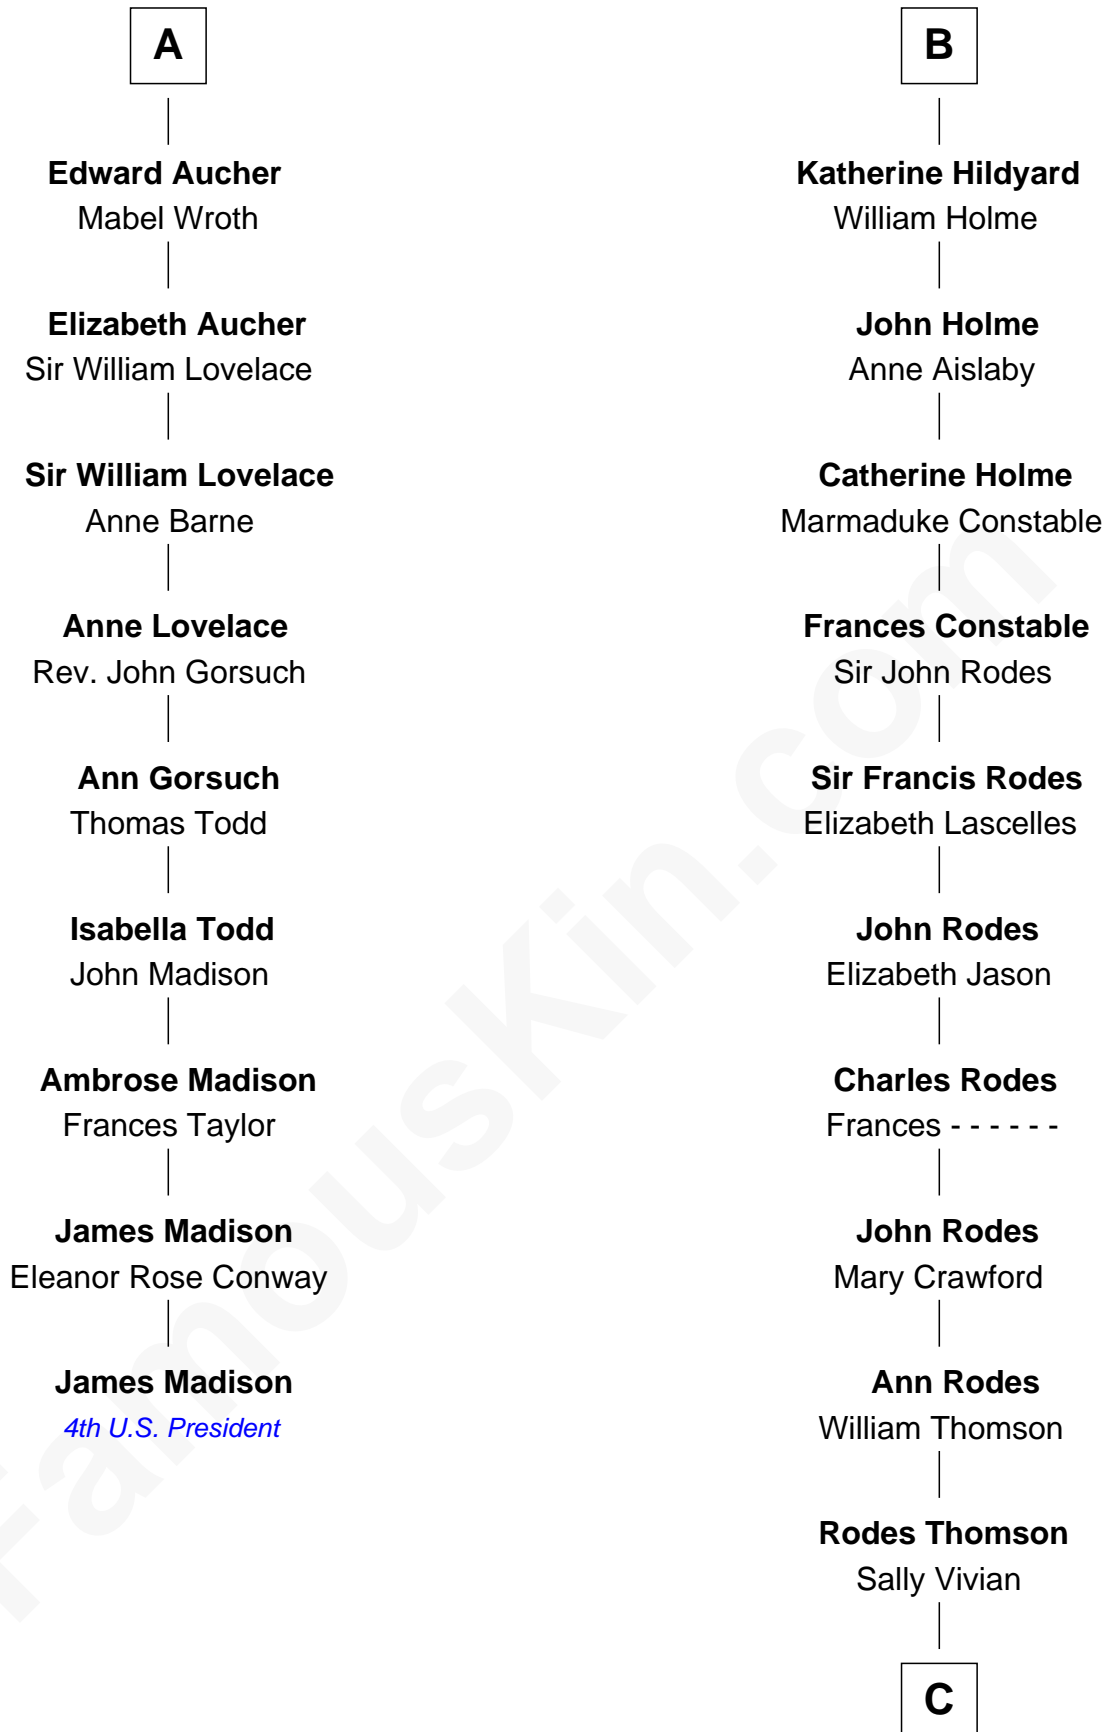

# FamousKin.com Relationship Chart of

**James Madison**

*4th U.S. President*

15th cousin 6 times removed of

**Melvyn Douglas**

*Movie Actor*

**William de Montagu**  
Katherine de Grandison

**Sibyl de Montagu**  
Sir Edmund Fitzalan

**Philippe Fitzalan**  
Sir Richard Sergeaux

**Philippa Sergeaux**  
Sir Robert Pashley

**Anne Pashley**  
Edward Tyrrell

**Philippa Tyrrell**  
Thomas Cornwallis

**Sir William Cornwallis**  
Elizabeth Stanford

**Affra Cornwallis**  
Sir Anthony Aucher

**A**

**Philippa de Montagu**  
Sir Roger de Mortimer

**Edmund Mortimer**  
Philippa Plantagenet

**Elizabeth Mortimer**  
Sir Henry Percy

**Elizabeth Percy**  
Sir John Clifford

**Mary Clifford**  
Sir Philip Wentworth

**Elizabeth Wentworth**  
Sir Martin de la See

**Joan de la See**  
Sir Piers Hildyard

**B**

**C**

**Nancy Thomson**

Thomas Johnson Garrett

**Sophia Garrett**