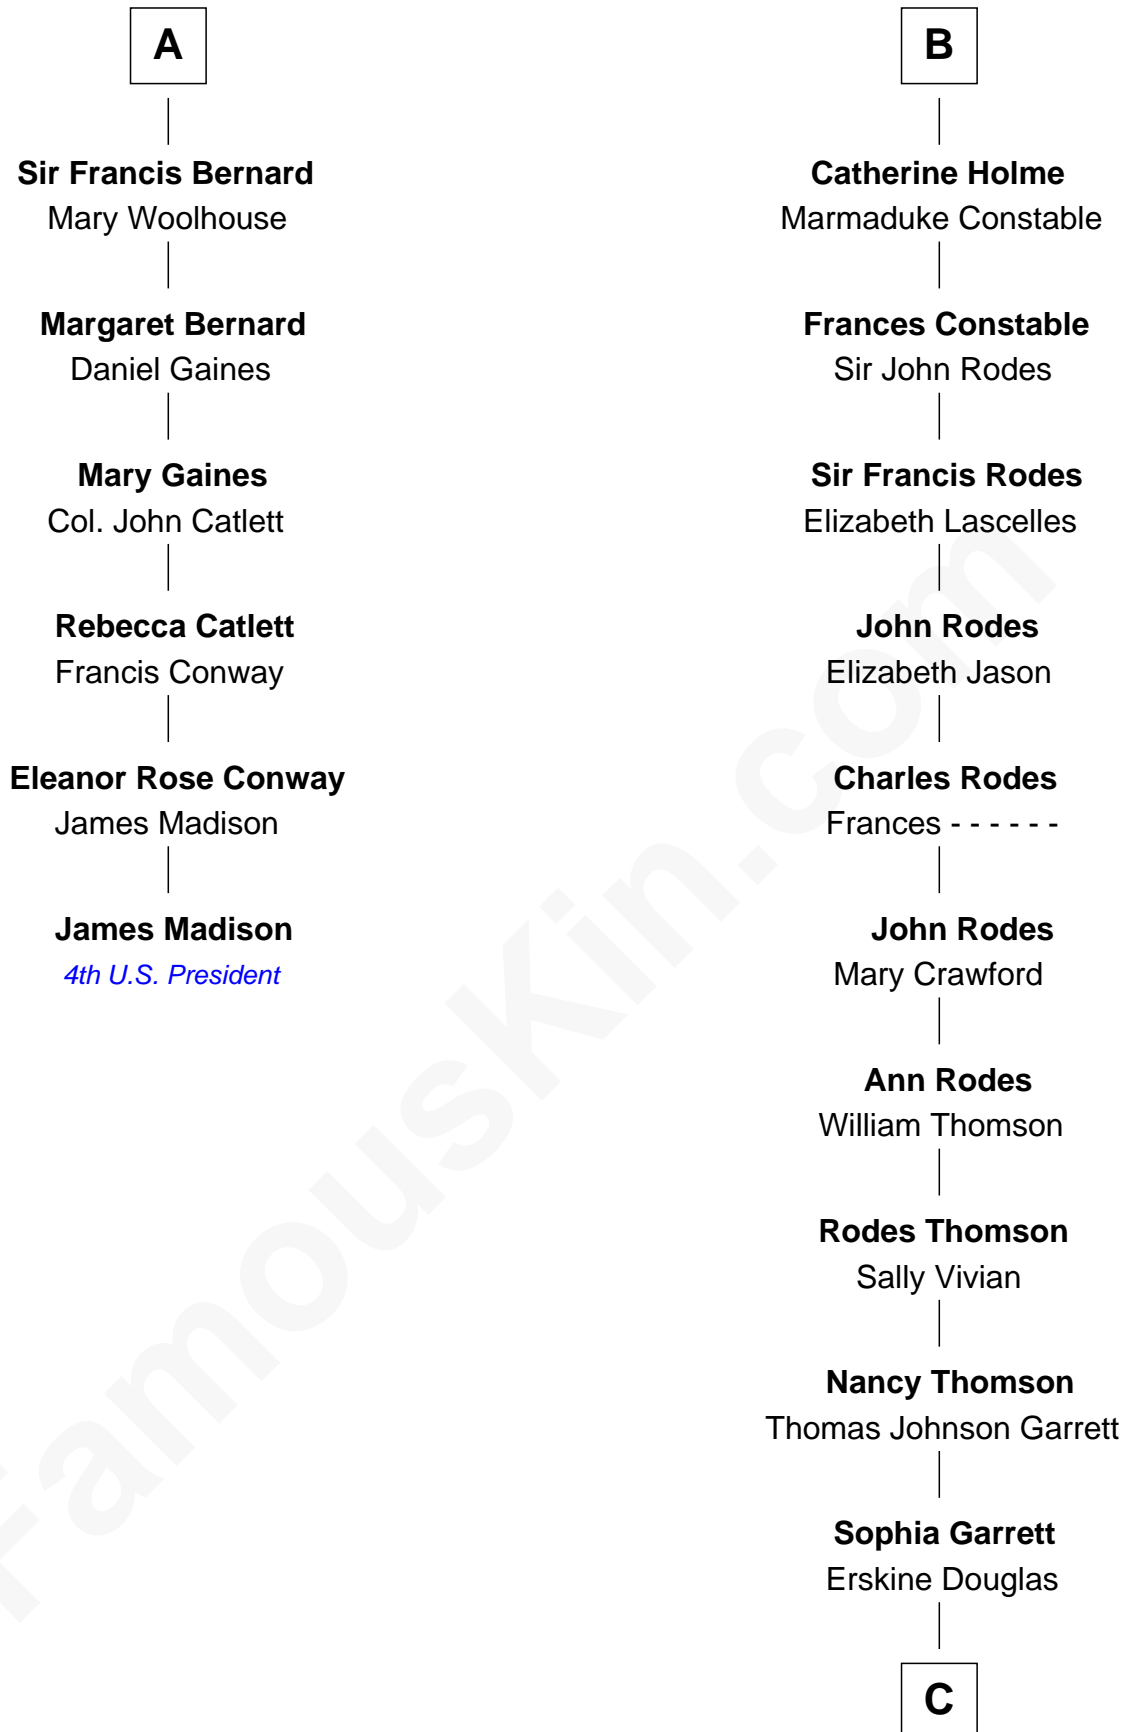

FamousKin.com Relationship Chart of

James Madison

4th U.S. President

12th cousin 7 times removed of

Melvyn Douglas

Movie Actor

Sir Hugh de Stafford
Philippa de Beauchamp

Margaret de Stafford

Margaret Daundelyn

John Bernard

Cecily Muscote

Francis Bernard

Alice Hazlewood

A

Katherine de Stafford

Michael de la Pole

Isabel de la Pole

Thomas Morley

Anne Morley

Sir John Hastings

Elizabeth Hastings

Sir Robert Hildyard

Sir Piers Hildyard

Joan de la See

Katherine Hildyard

William Holme

John Holme

Anne Aislaby

B

C

Emma Jane Douglas

Col. George Taliaferro Shackelford