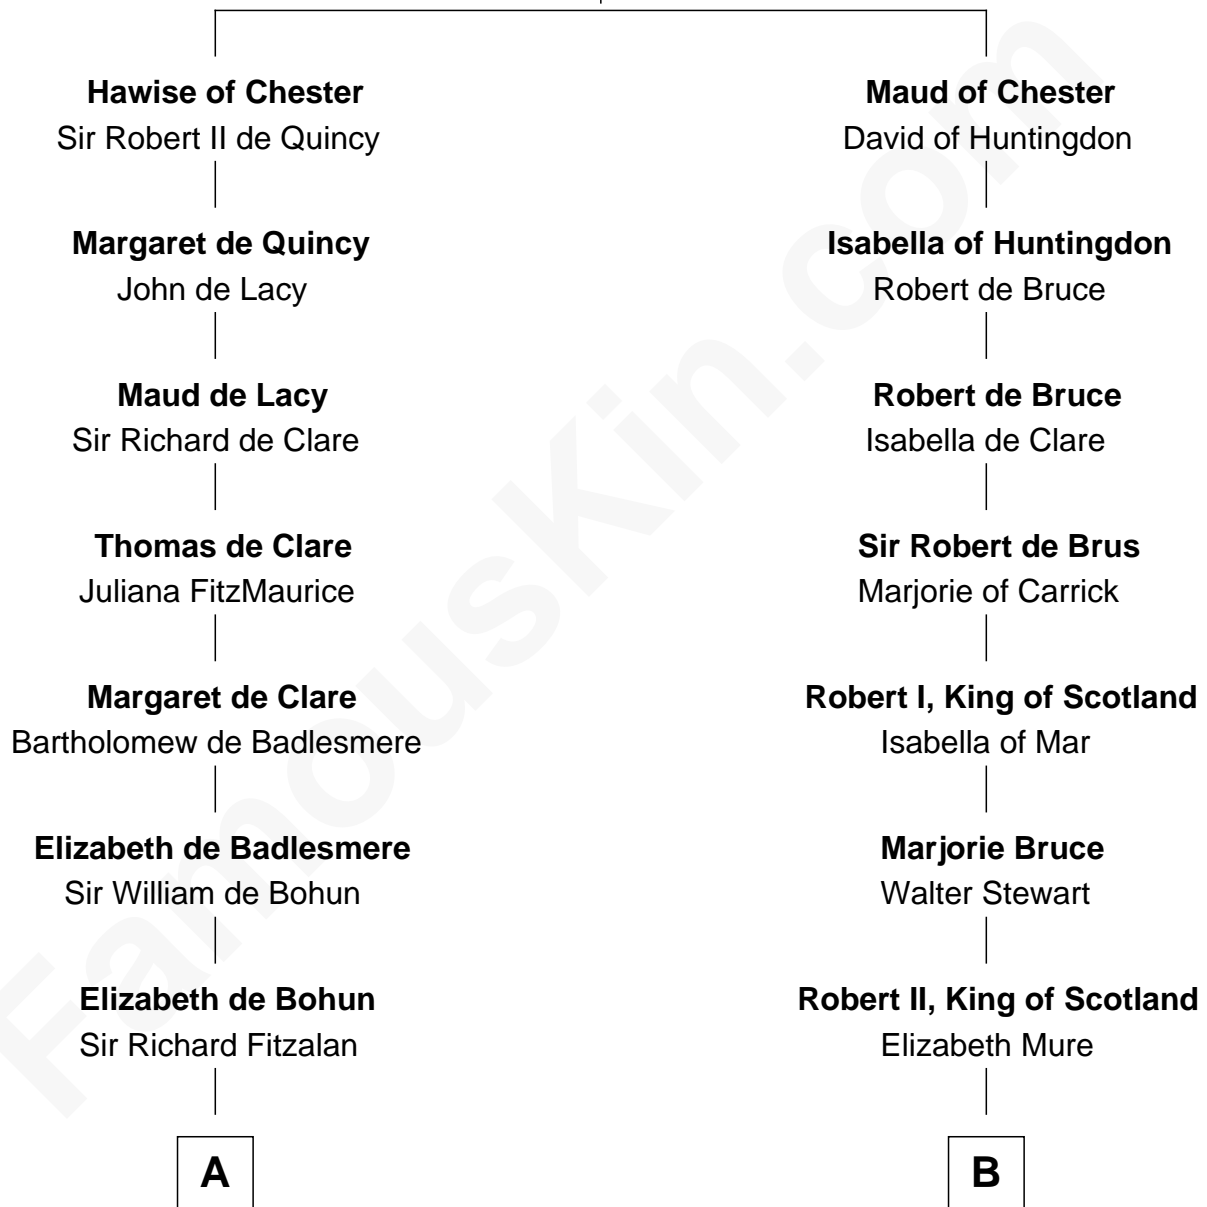

FamousKin.com Relationship Chart of

James Madison

4th U.S. President

19th cousin 2 times removed of

Alexander Hamilton

1st U.S. Secretary of the Treasury

Bertrade de Montfort

Hugh de Kevelioc

C

Francis Conway
Rebecca Catlett

Eleanor Rose Conway
James Madison

James Madison
4th U.S. President

D

Alexander Cunningham
Janet Cunningham

Rebecca Cunningham
John Hamilton

Alexander Hamilton
Elizabeth Pollock