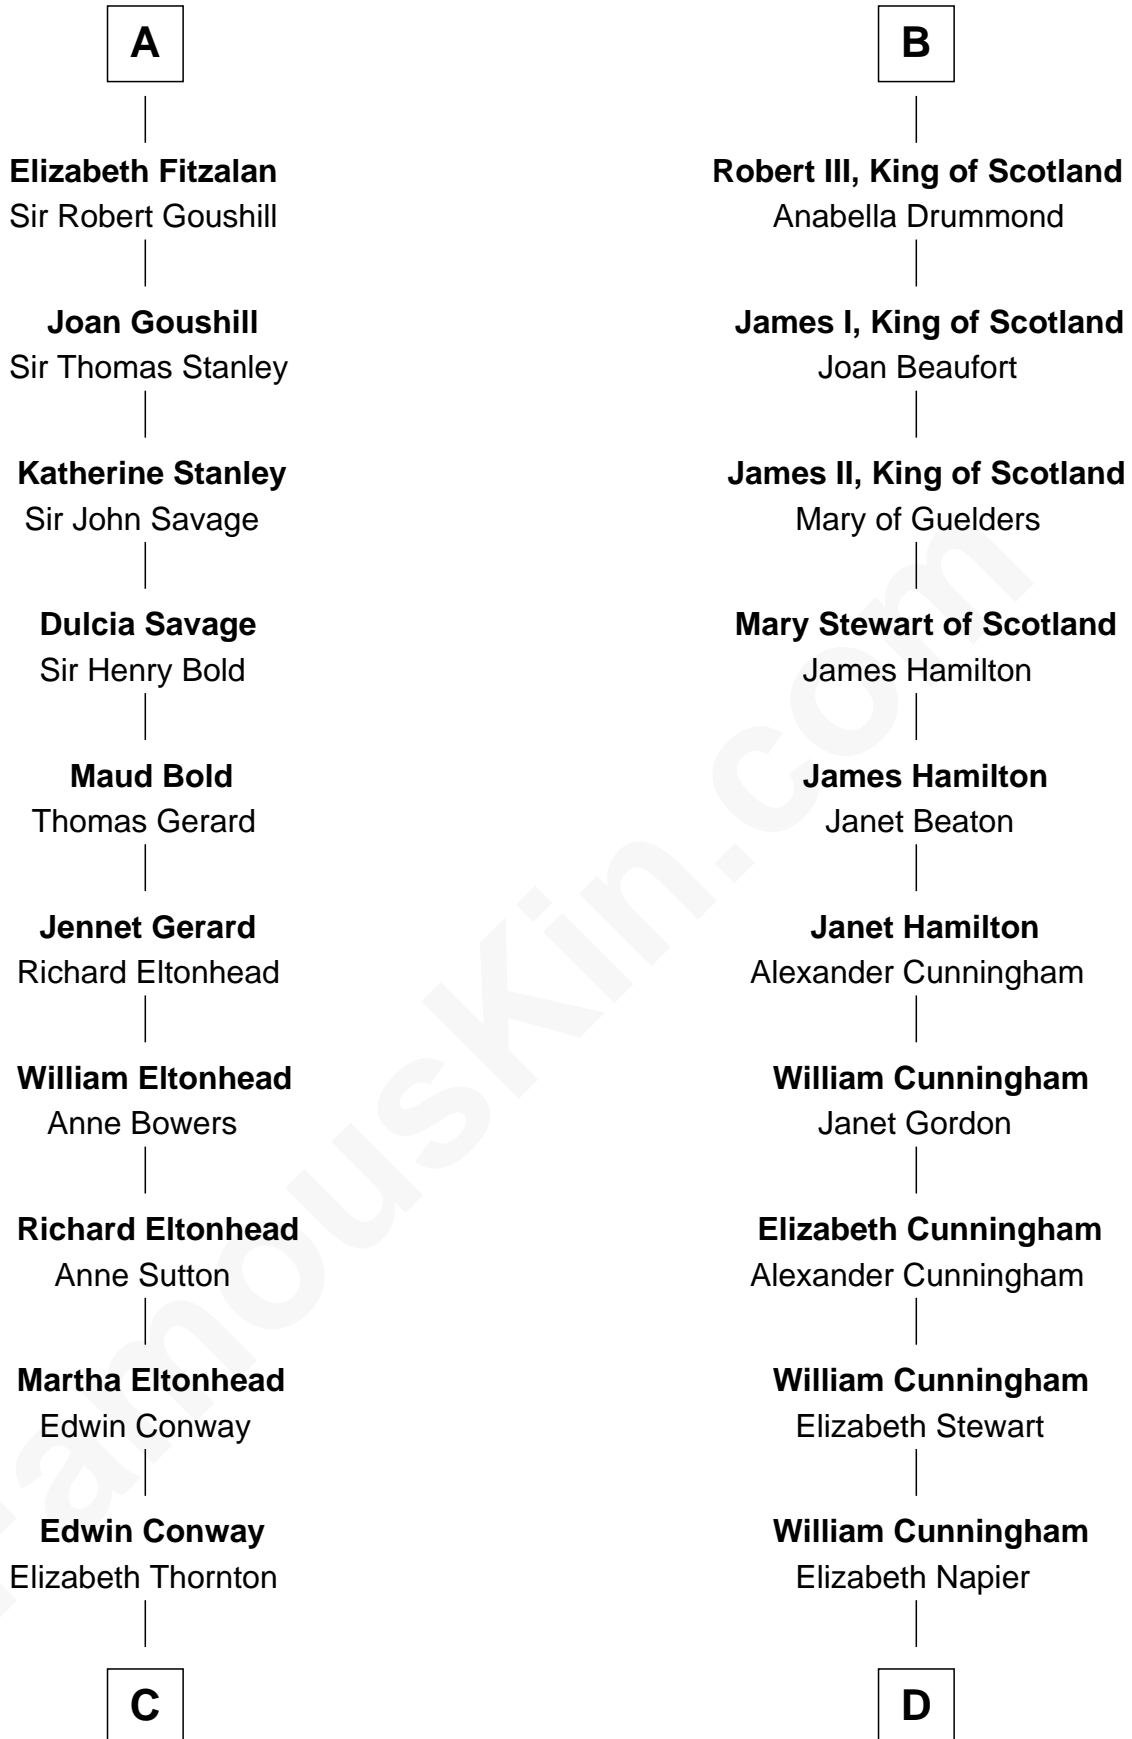

FamousKin.com Relationship Chart of

James Madison

4th U.S. President

19th cousin 2 times removed of

Alexander Hamilton

1st U.S. Secretary of the Treasury

Bertrade de Montfort

Hugh de Kevelioc

C

Francis Conway
Rebecca Catlett

Eleanor Rose Conway
James Madison

James Madison
4th U.S. President

D

Alexander Cunningham
Janet Cunningham

Rebecca Cunningham
John Hamilton

Alexander Hamilton
Elizabeth Pollock