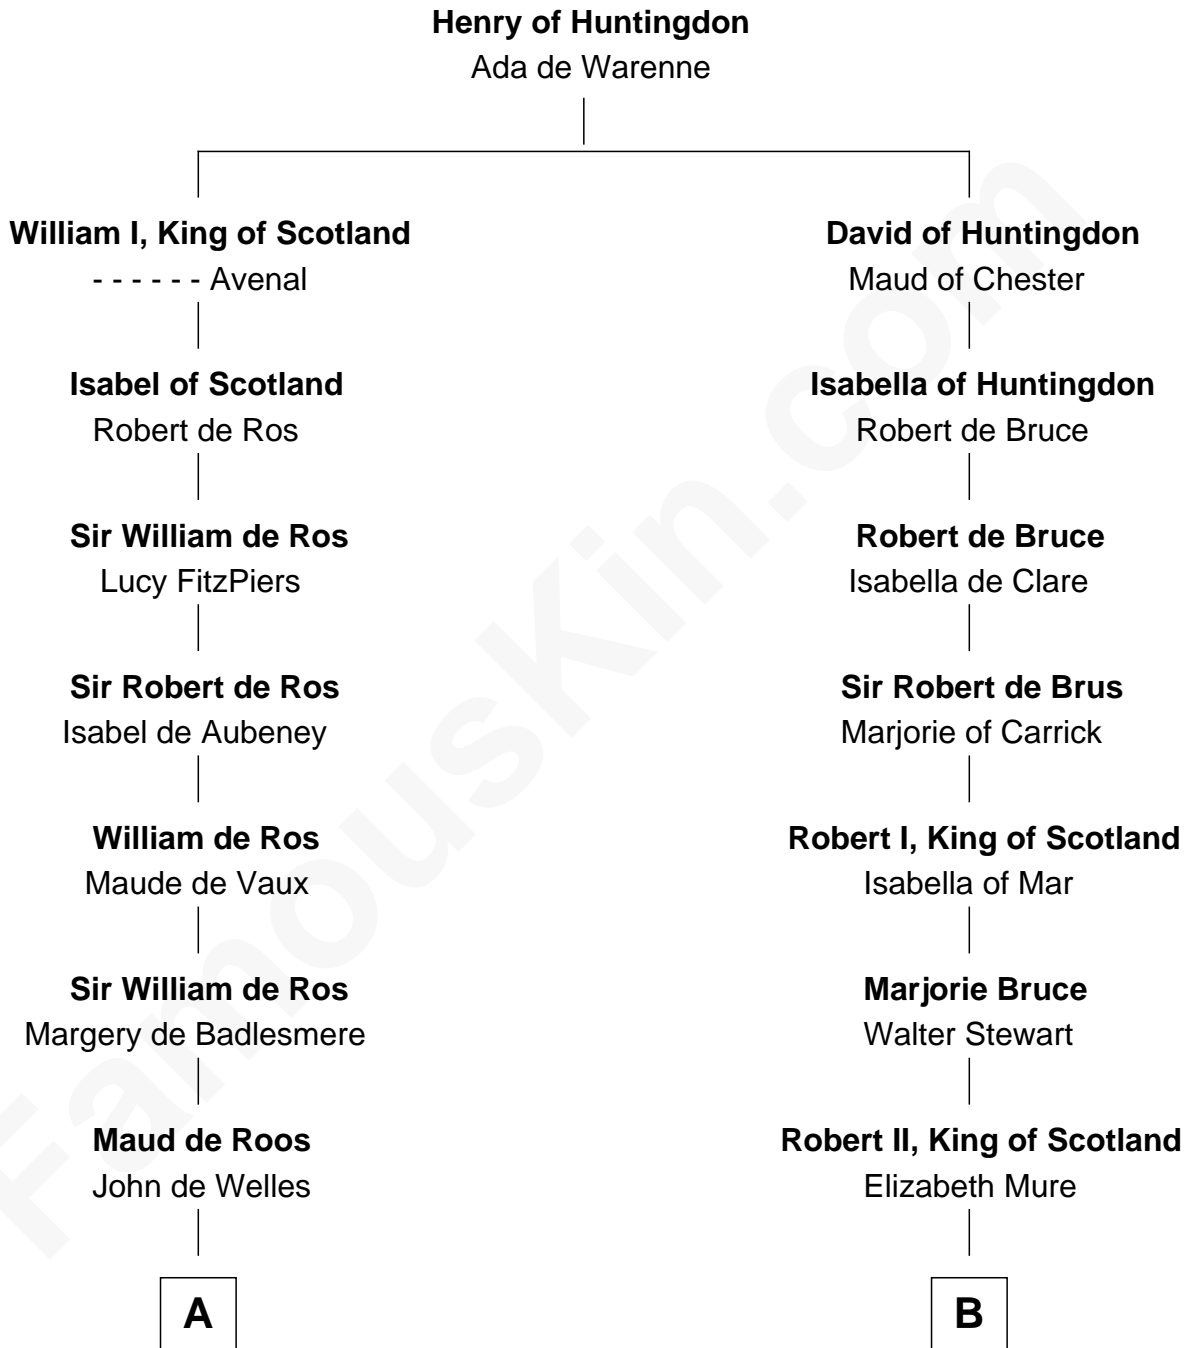

FamousKin.com Relationship Chart of

James Madison

4th U.S. President

19th cousin 2 times removed of

Alexander Hamilton

1st U.S. Secretary of the Treasury

C

Rebecca Catlett

Francis Conway

Eleanor Rose Conway

James Madison

James Madison

4th U.S. President

D

Alexander Cunningham

Janet Cunningham