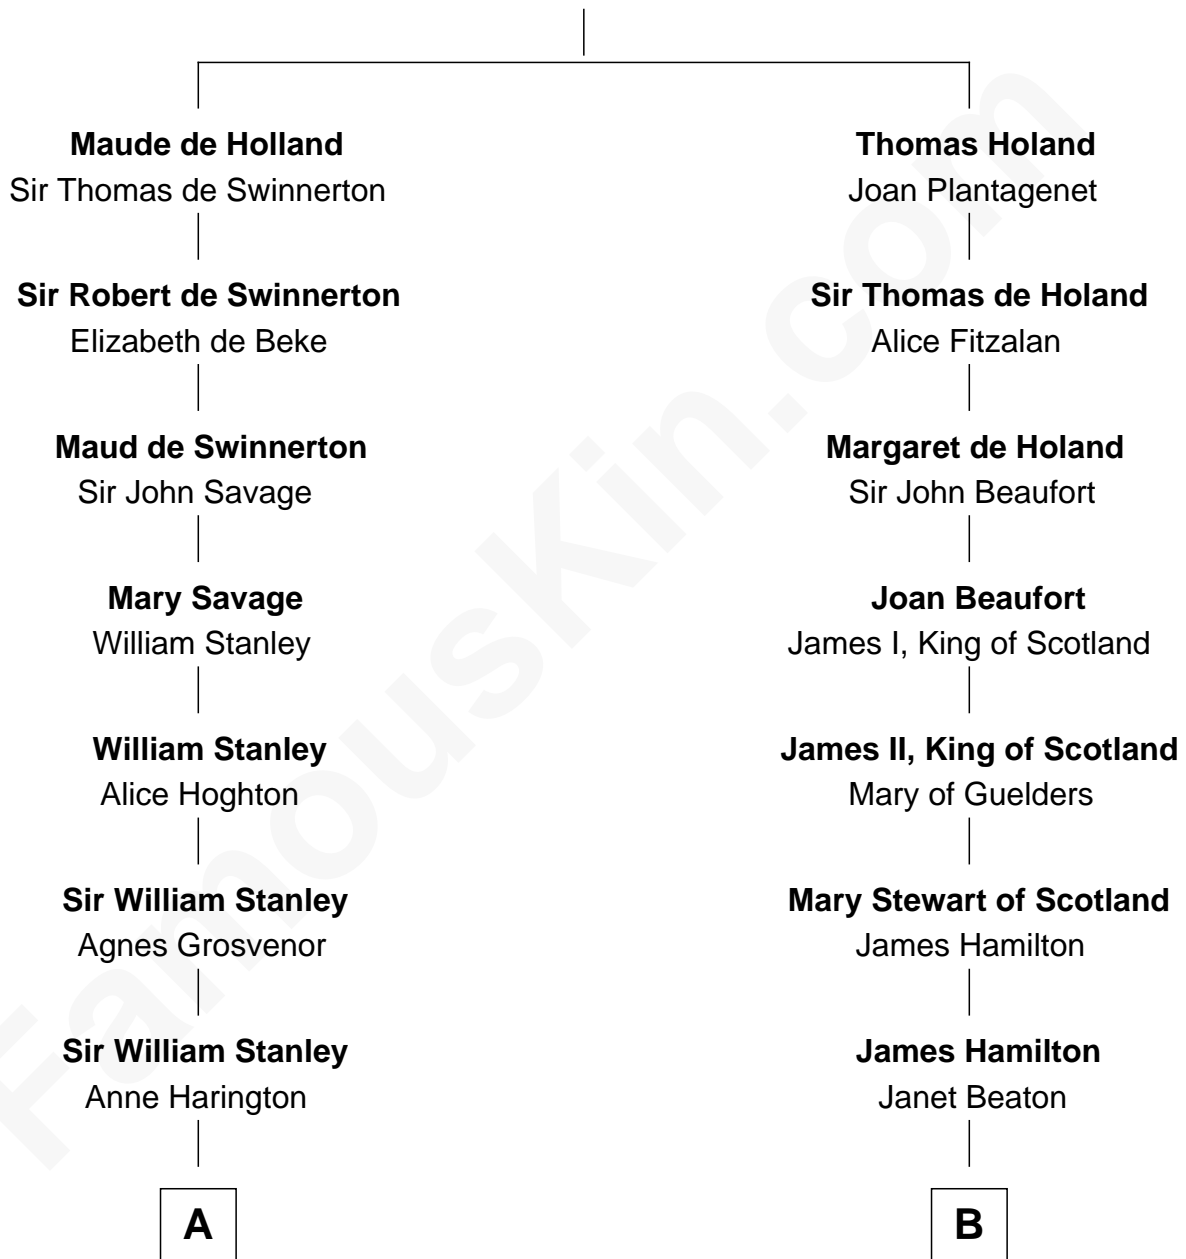

FamousKin.com Relationship Chart of

James Madison

4th U.S. President

14th cousin 2 times removed of

Alexander Hamilton

1st U.S. Secretary of the Treasury

Sir Robert de Holland

Maude la Zouche

A

Peter Stanley
Cecily Tarleton

Anne Stanley
Edward Sutton

Anne Sutton
Richard Eltonhead

Martha Eltonhead
Edwin Conway

Edwin Conway
Elizabeth Thornton

Francis Conway
Rebecca Catlett

Eleanor Rose Conway
James Madison

James Madison
4th U.S. President

B

Janet Hamilton
Alexander Cunningham

William Cunningham
Janet Gordon

Elizabeth Cunningham
Alexander Cunningham

William Cunningham
Elizabeth Stewart

William Cunningham
Elizabeth Napier