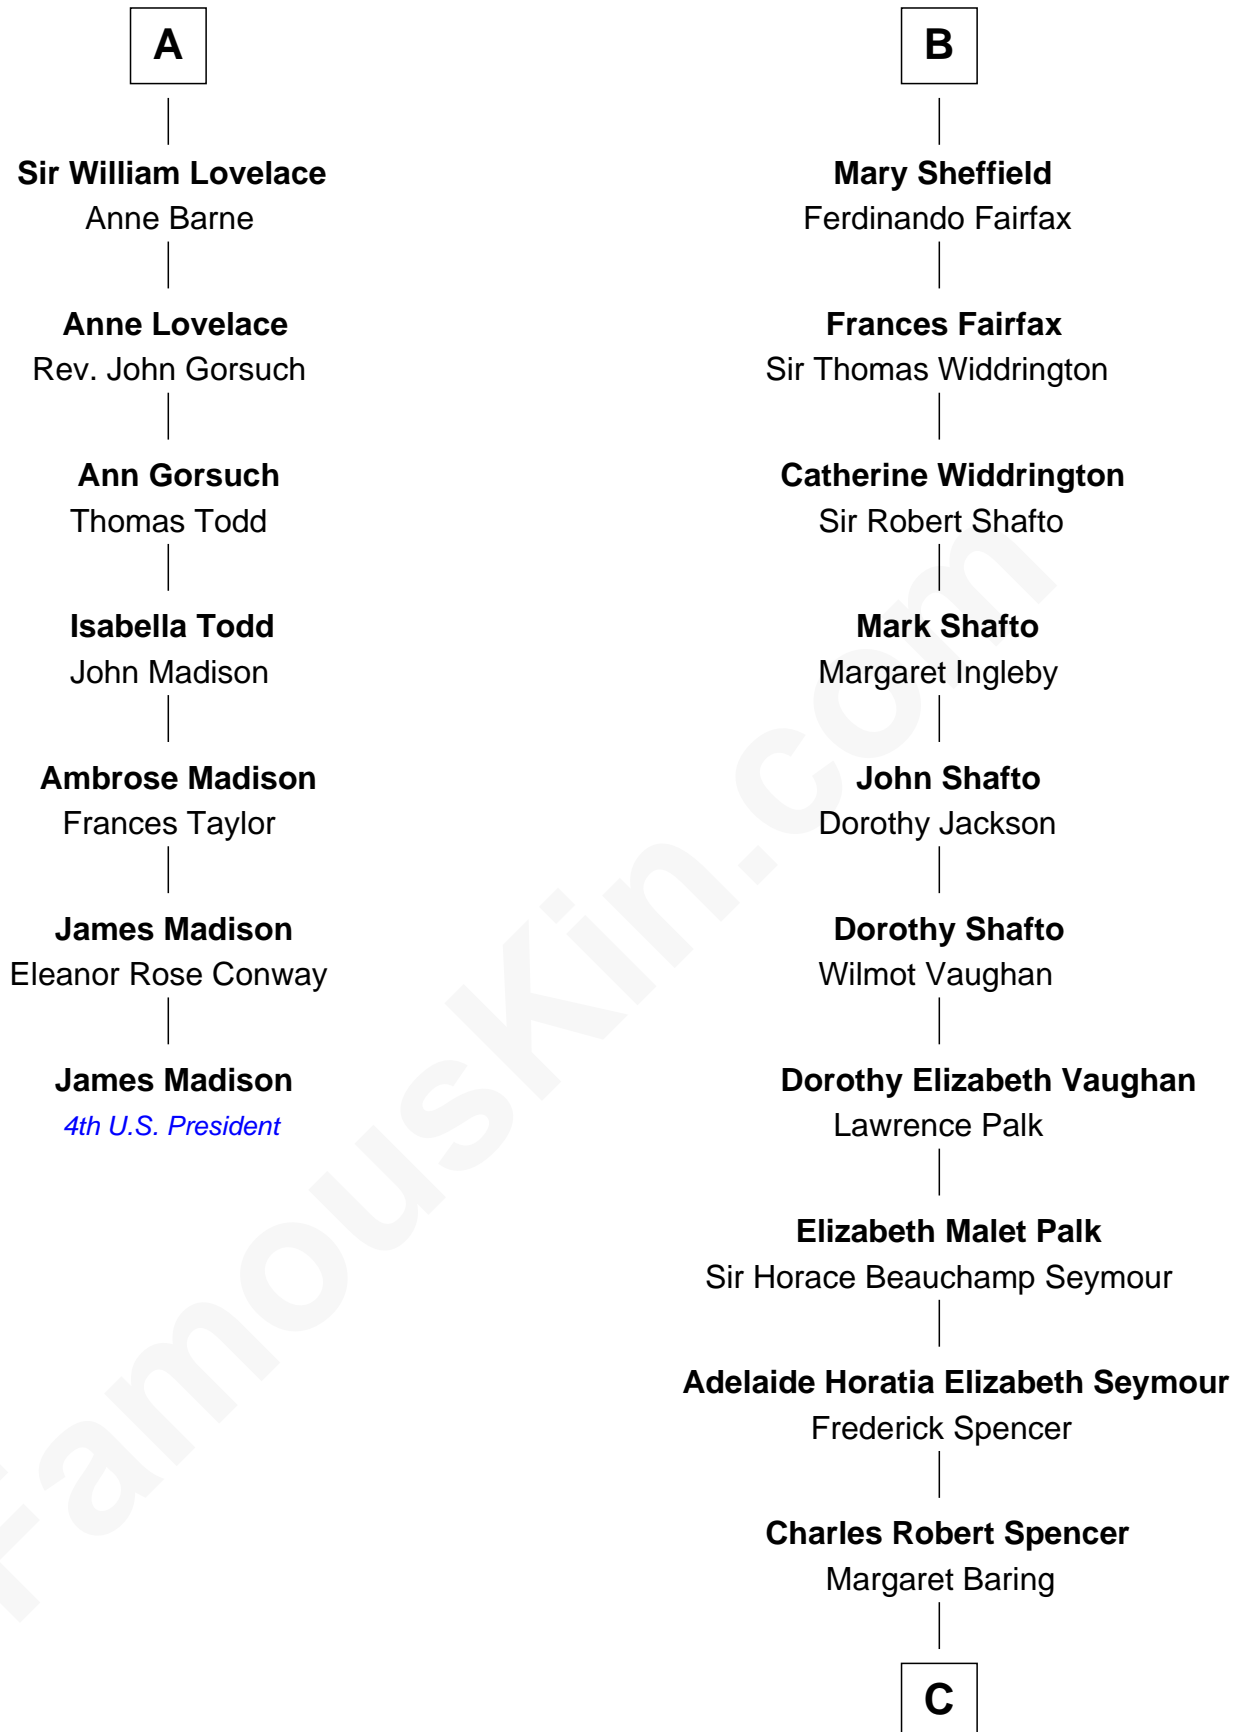

# FamousKin.com Relationship Chart of

**James Madison**

*4th U.S. President*

13th cousin 6 times removed of

**Princess Diana**

*Princess of Wales*

**Sir Richard Sergeaux**

Philippe Fitzalan

C

**Albert Edward John Spencer**  
Cynthia Elinor Beatrix Hamilton

**Edward John Spencer**  
Frances Ruth Burke Roche

**Princess Diana**  
*Princess of Wales*

FamousKin.com