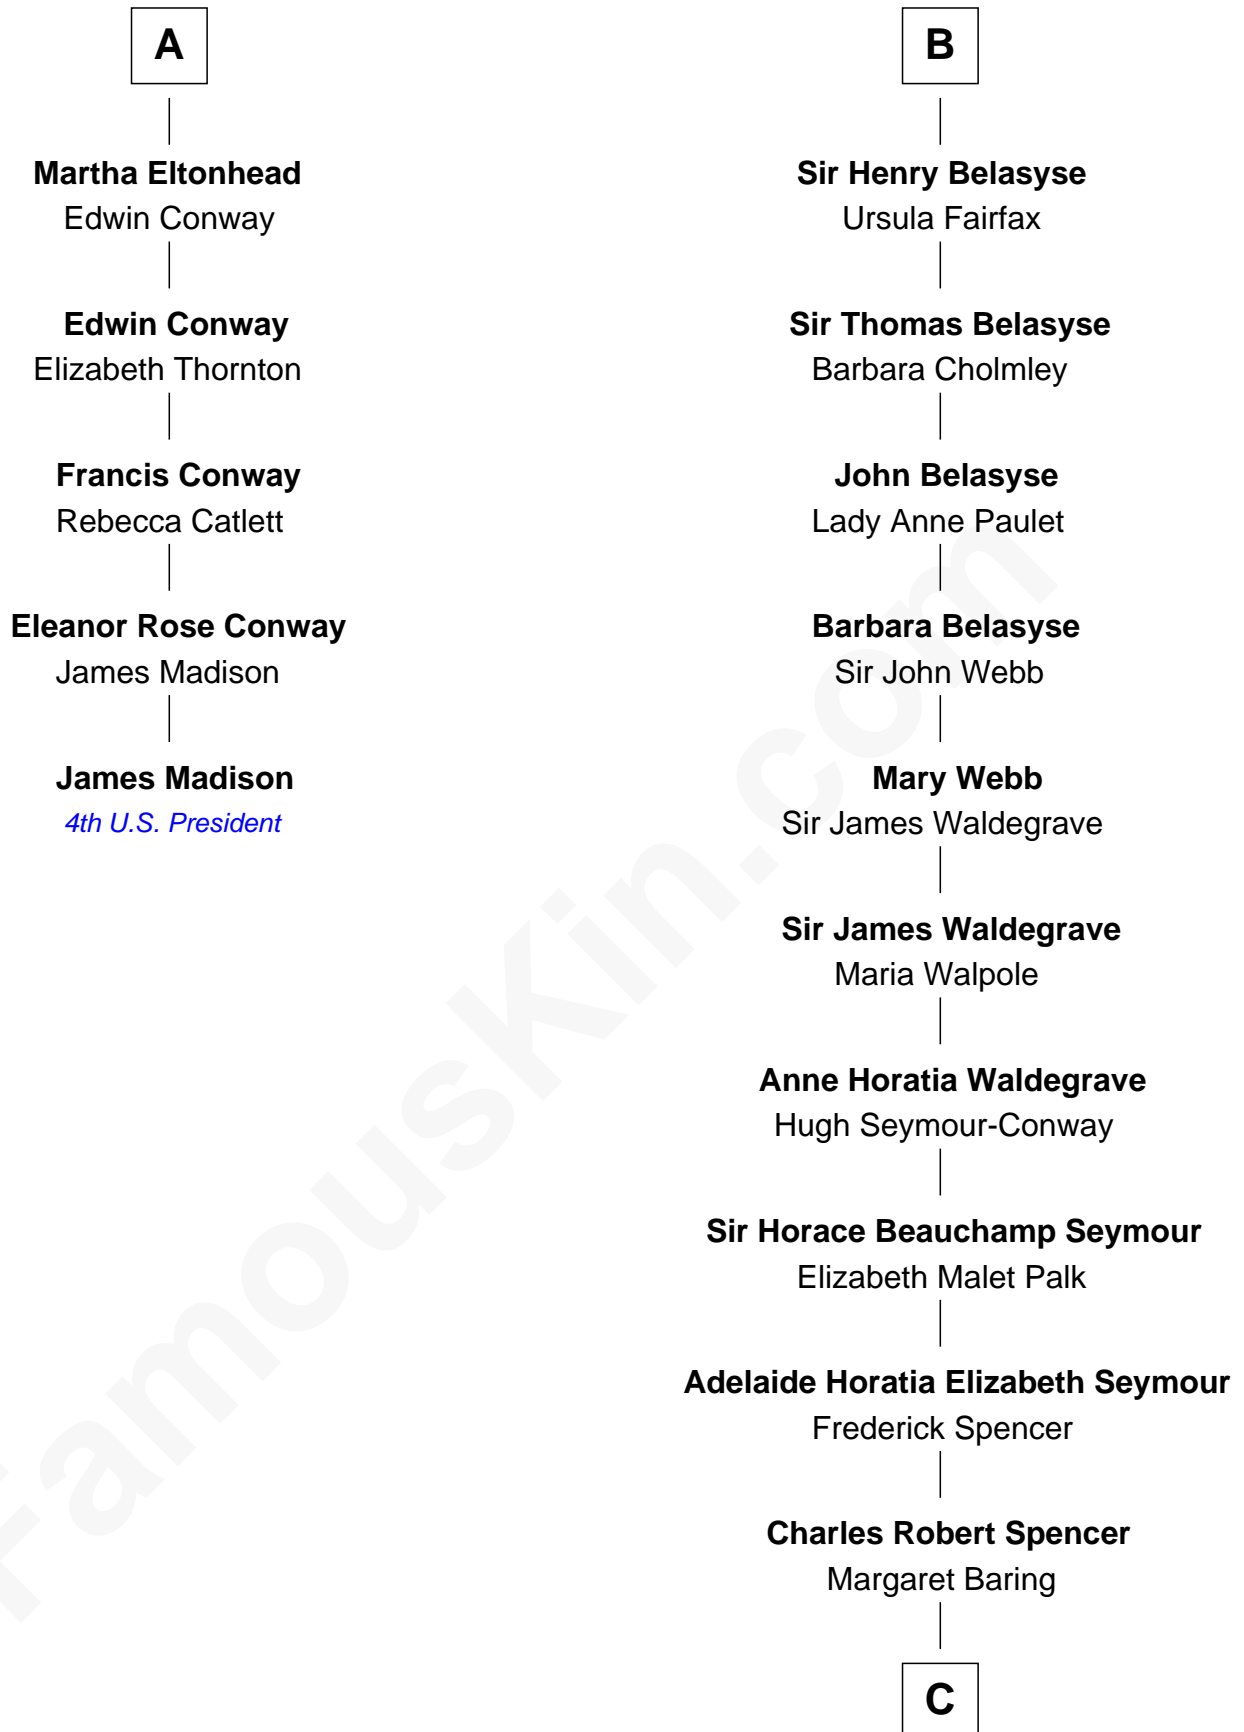

FamousKin.com Relationship Chart of

James Madison

4th U.S. President

11th cousin 8 times removed of

Princess Diana

Princess of Wales

Sir Nicholas Harington

Isabel English

C

Albert Edward John Spencer
Cynthia Elinor Beatrix Hamilton

Edward John Spencer
Frances Ruth Burke Roche

Princess Diana
Princess of Wales

FamousKin.com