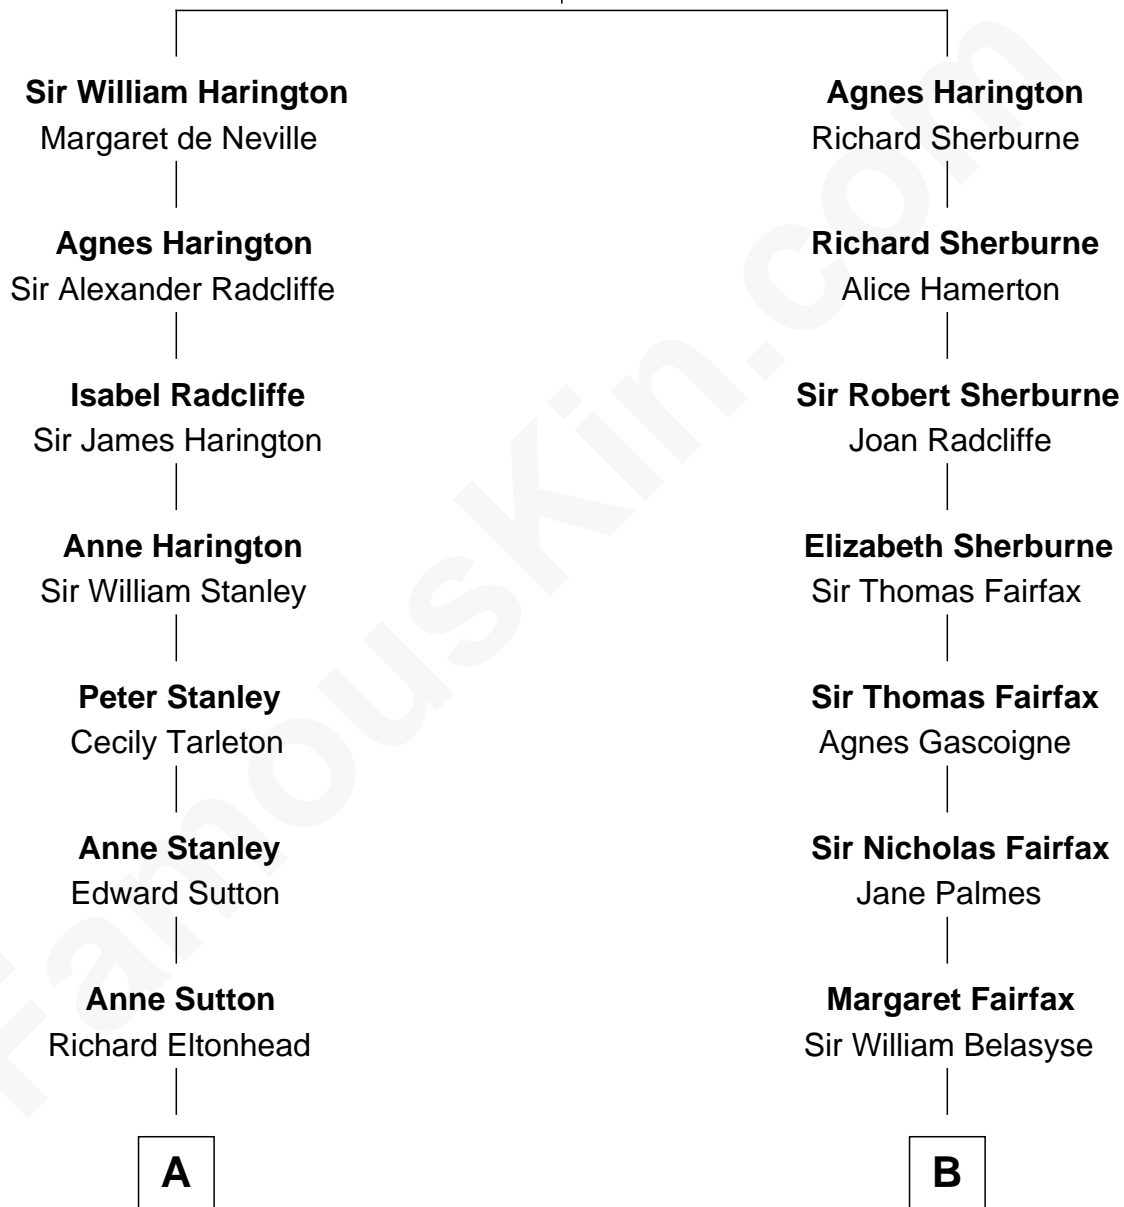

FamousKin.com Relationship Chart of

James Madison

4th U.S. President

11th cousin 8 times removed of

Princess Diana

Princess of Wales

Sir Nicholas Harington

Isabel English

C

Albert Edward John Spencer
Cynthia Elinor Beatrix Hamilton

Edward John Spencer
Frances Ruth Burke Roche

Princess Diana
Princess of Wales

FamousKin.com