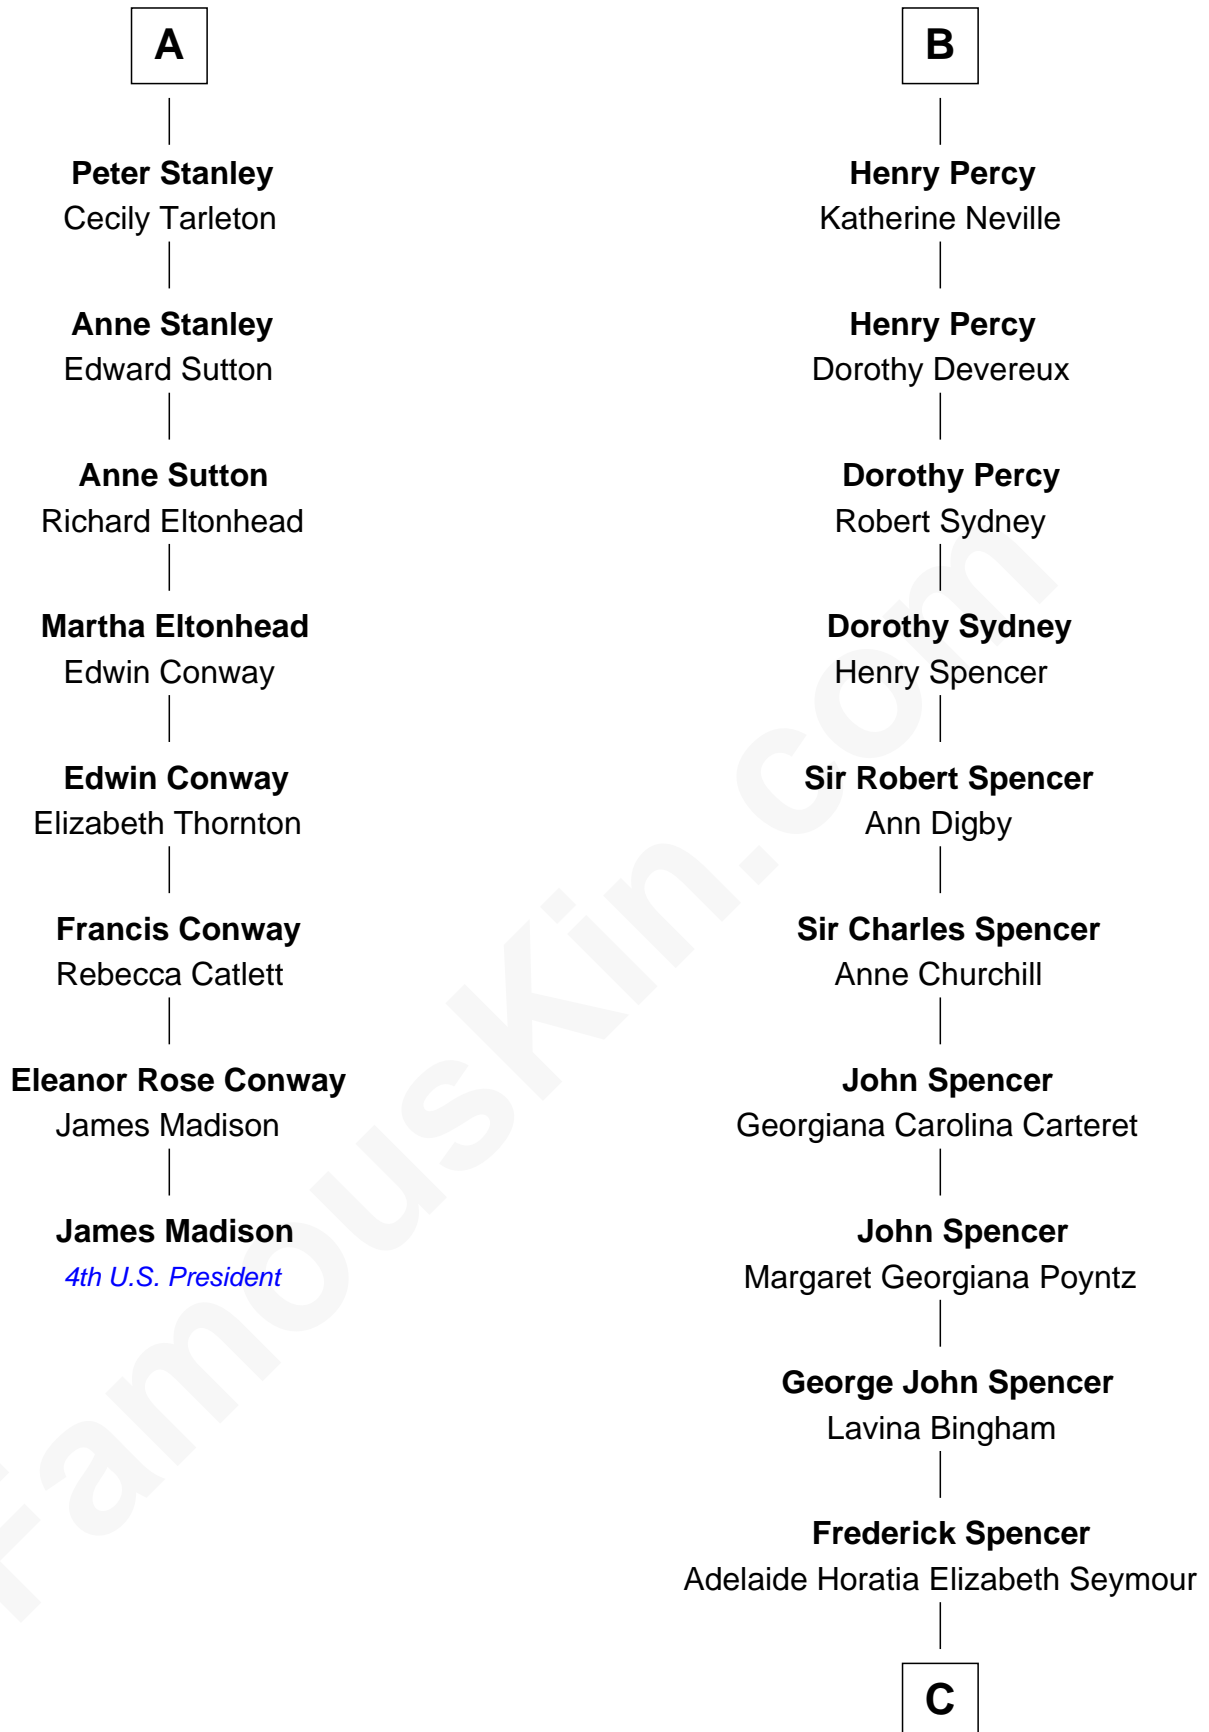

FamousKin.com Relationship Chart of

James Madison

4th U.S. President

14th cousin 6 times removed of

Princess Diana

Princess of Wales

Sir Robert de Holland

Maude la Zouche

C

Charles Robert Spencer

Margaret Baring

Albert Edward John Spencer

Cynthia Elinor Beatrix Hamilton

Edward John Spencer

Frances Ruth Burke Roche

Princess Diana