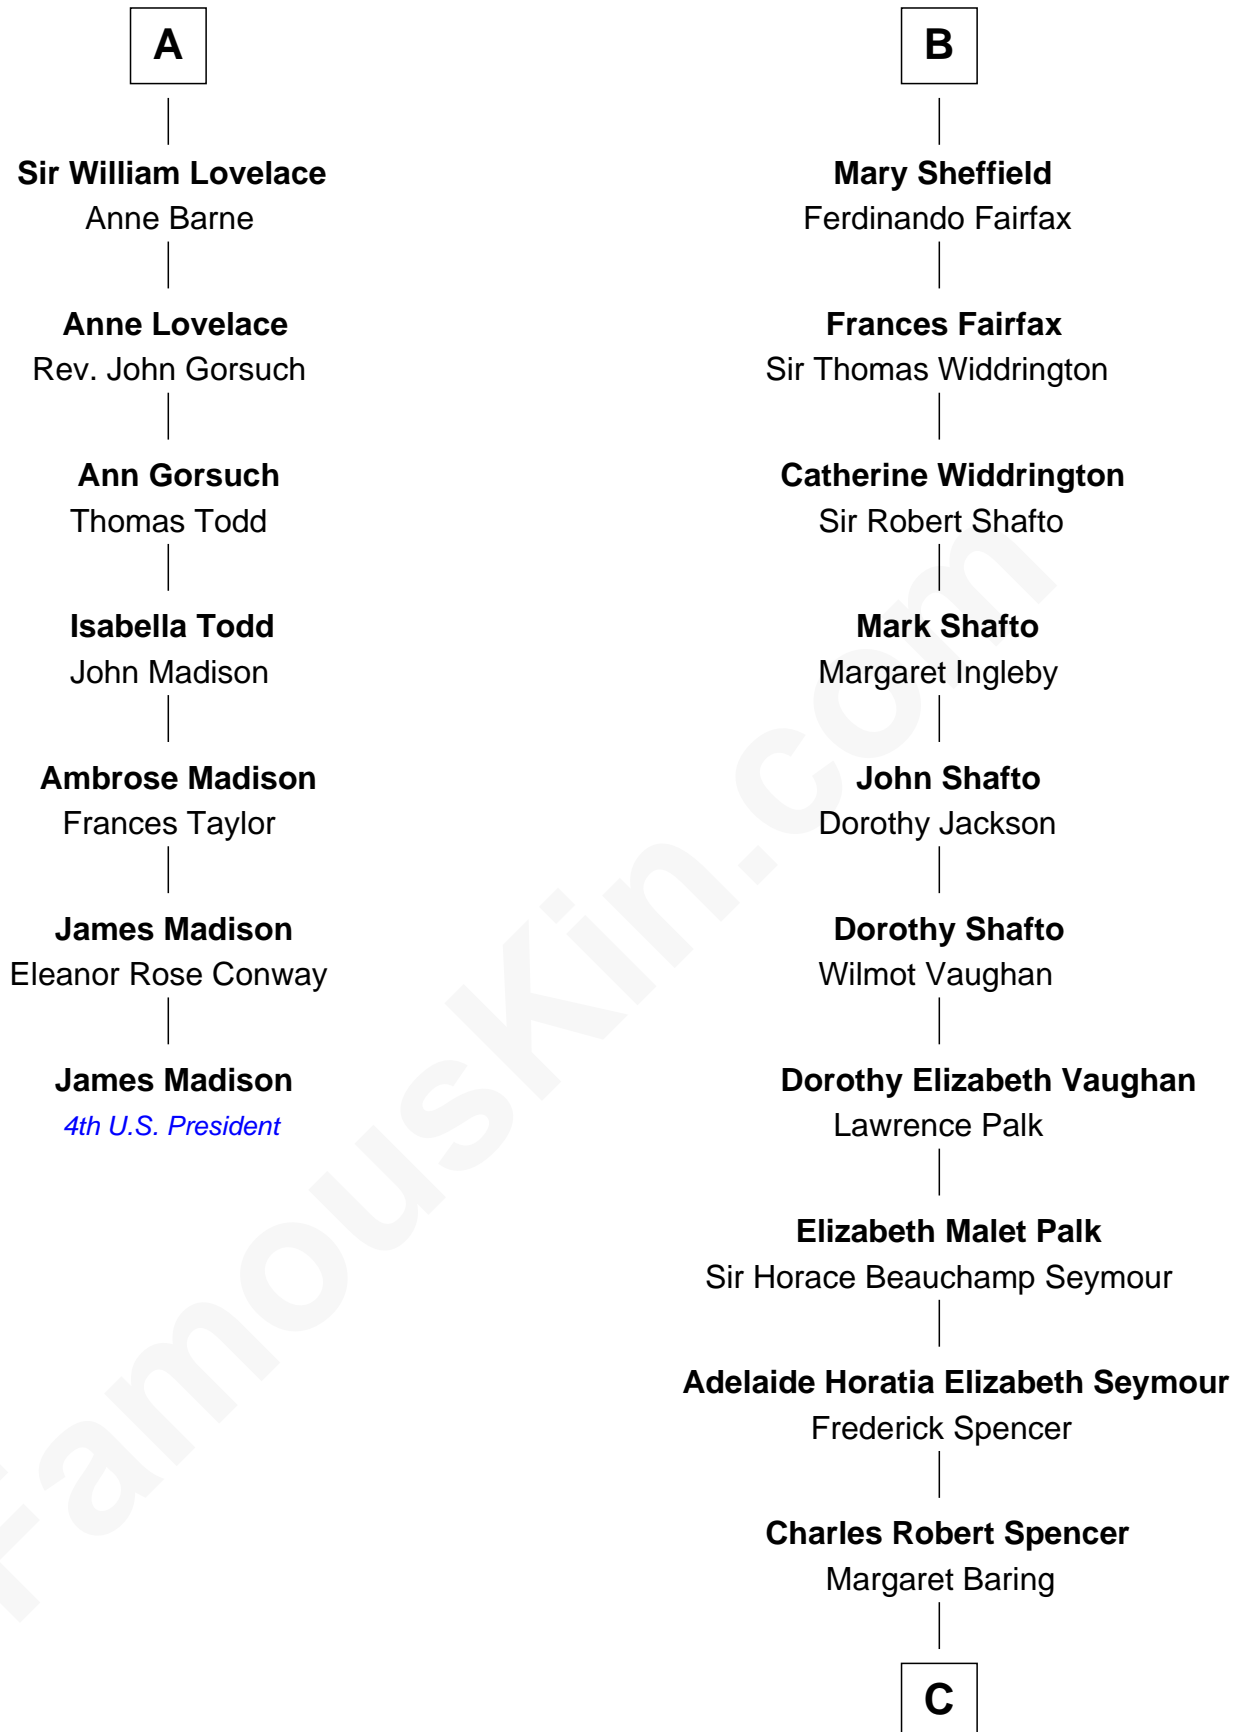

FamousKin.com Relationship Chart of

James Madison

4th U.S. President

13th cousin 7 times removed of

Prince William

Prince of Wales

Sir Richard Sergeaux

Philippe Fitzalan

Affra Cornwallis

Sir Anthony Aucher

Edward Aucher

Mabel Wroth

Elizabeth Aucher

Sir William Lovelace

A

Alice Sergeaux

Edmund Sheffield

Sir John Sheffield

Douglas Howard

Edmund Sheffield

Ursula Tyrwhitt

B

C

Albert Edward John Spencer

Cynthia Elinor Beatrix Hamilton

Edward John Spencer

Frances Ruth Burke Roche

Princess Diana Frances Spencer

Charles III, King of the United Kingdom

Prince William

Prince of Wales