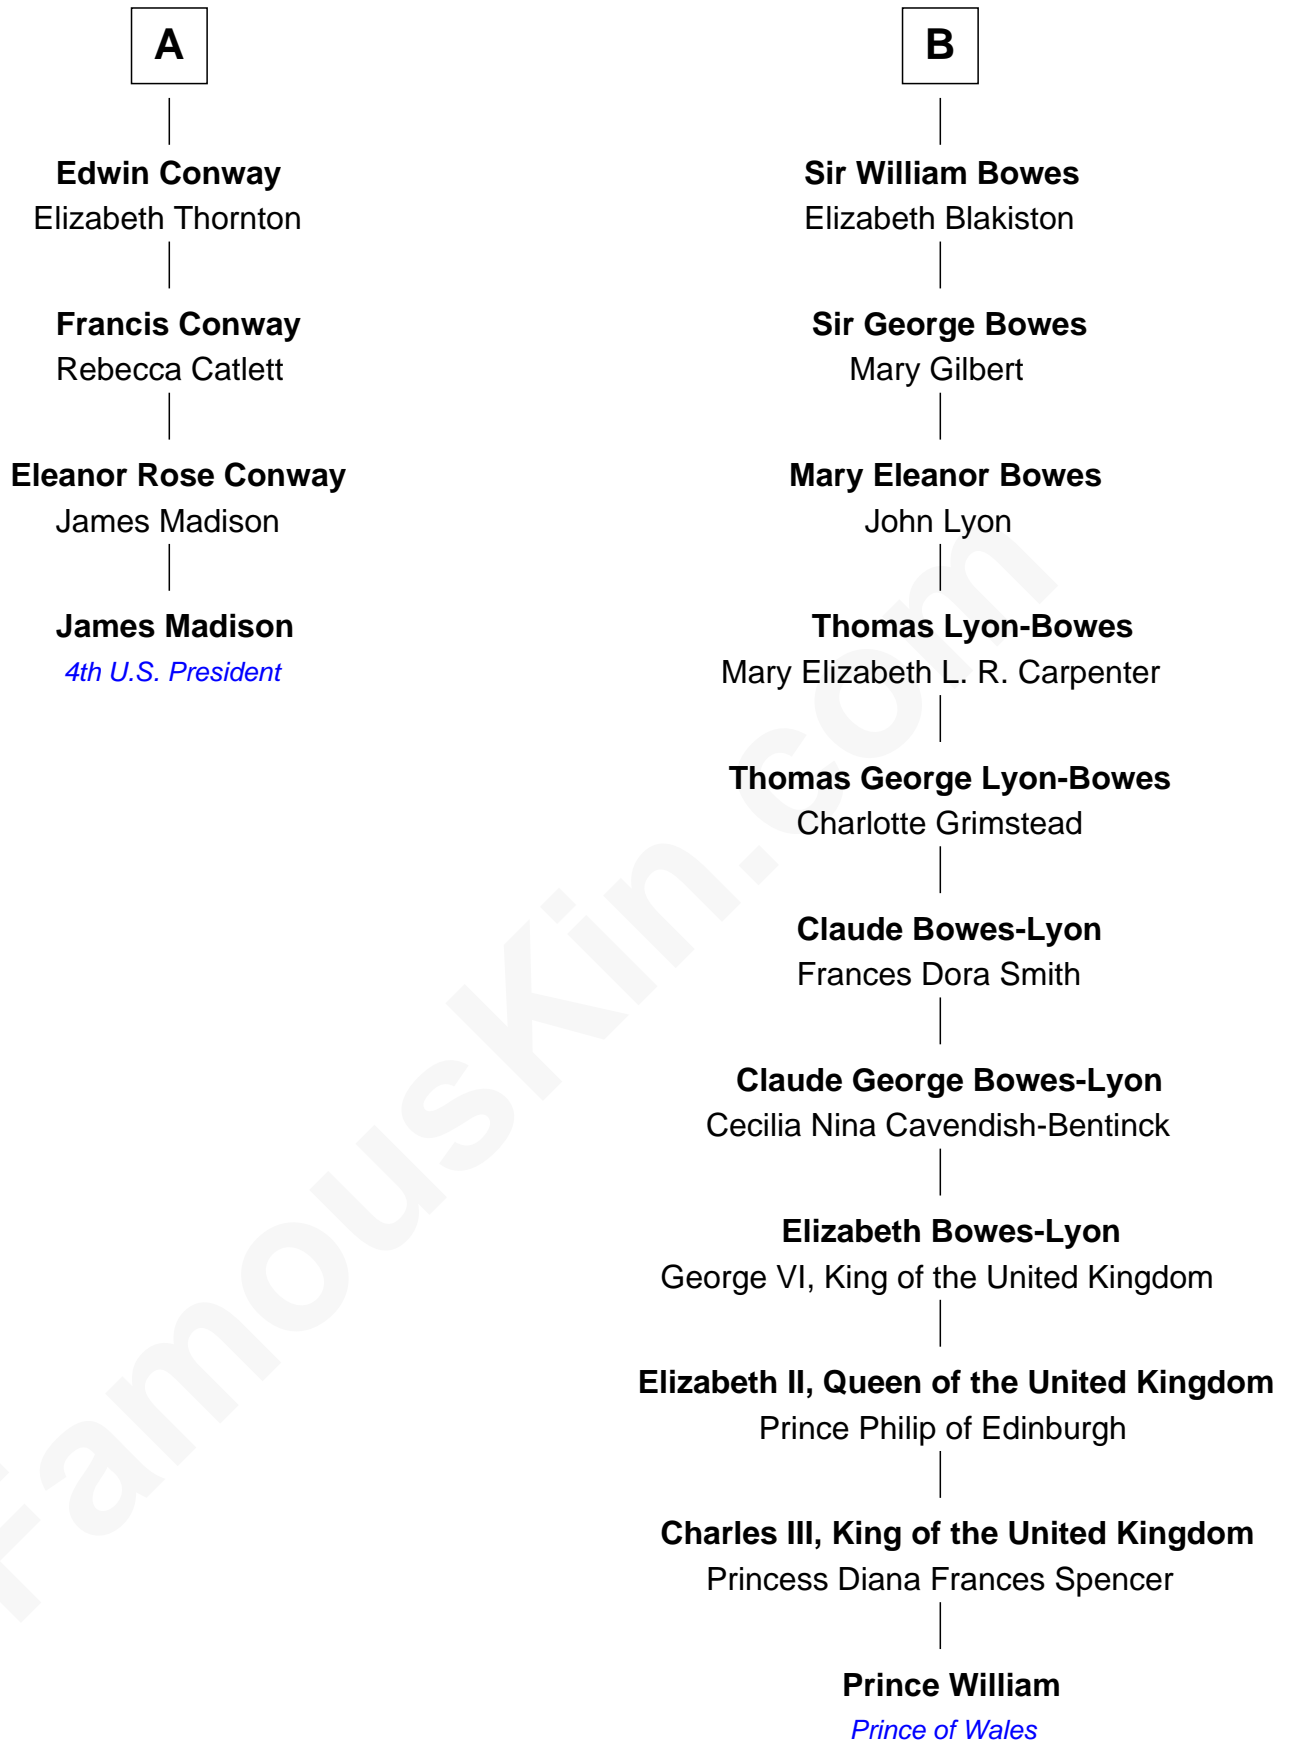

# FamousKin.com Relationship Chart of

**James Madison**

*4th U.S. President*

10th cousin 7 times removed of

**Prince William**

*Prince of Wales*

**Sir Thomas Stanley**

Joan Goushill

**William Eltonhead**

Anne Bowers

**Richard Eltonhead**

Anne Sutton

**Martha Eltonhead**

Edwin Conway

**A**

**Margaret Stanley**

Sir William Troutbeck

**Adam Troutbeck**

Joan Molyneux

**Margaret Troutbeck**

Sir John Talbot

**Sir John Talbot**

Frances Giffard

**Jane Talbot**

Sir George Bowes

**Thomas Bowes**

Anne Warcop

**Thomas Bowes**

Anne Maxton

**B**

William photo by [InSapphoWeTrust](#) [\(CC BY-SA 2.0\)](#)