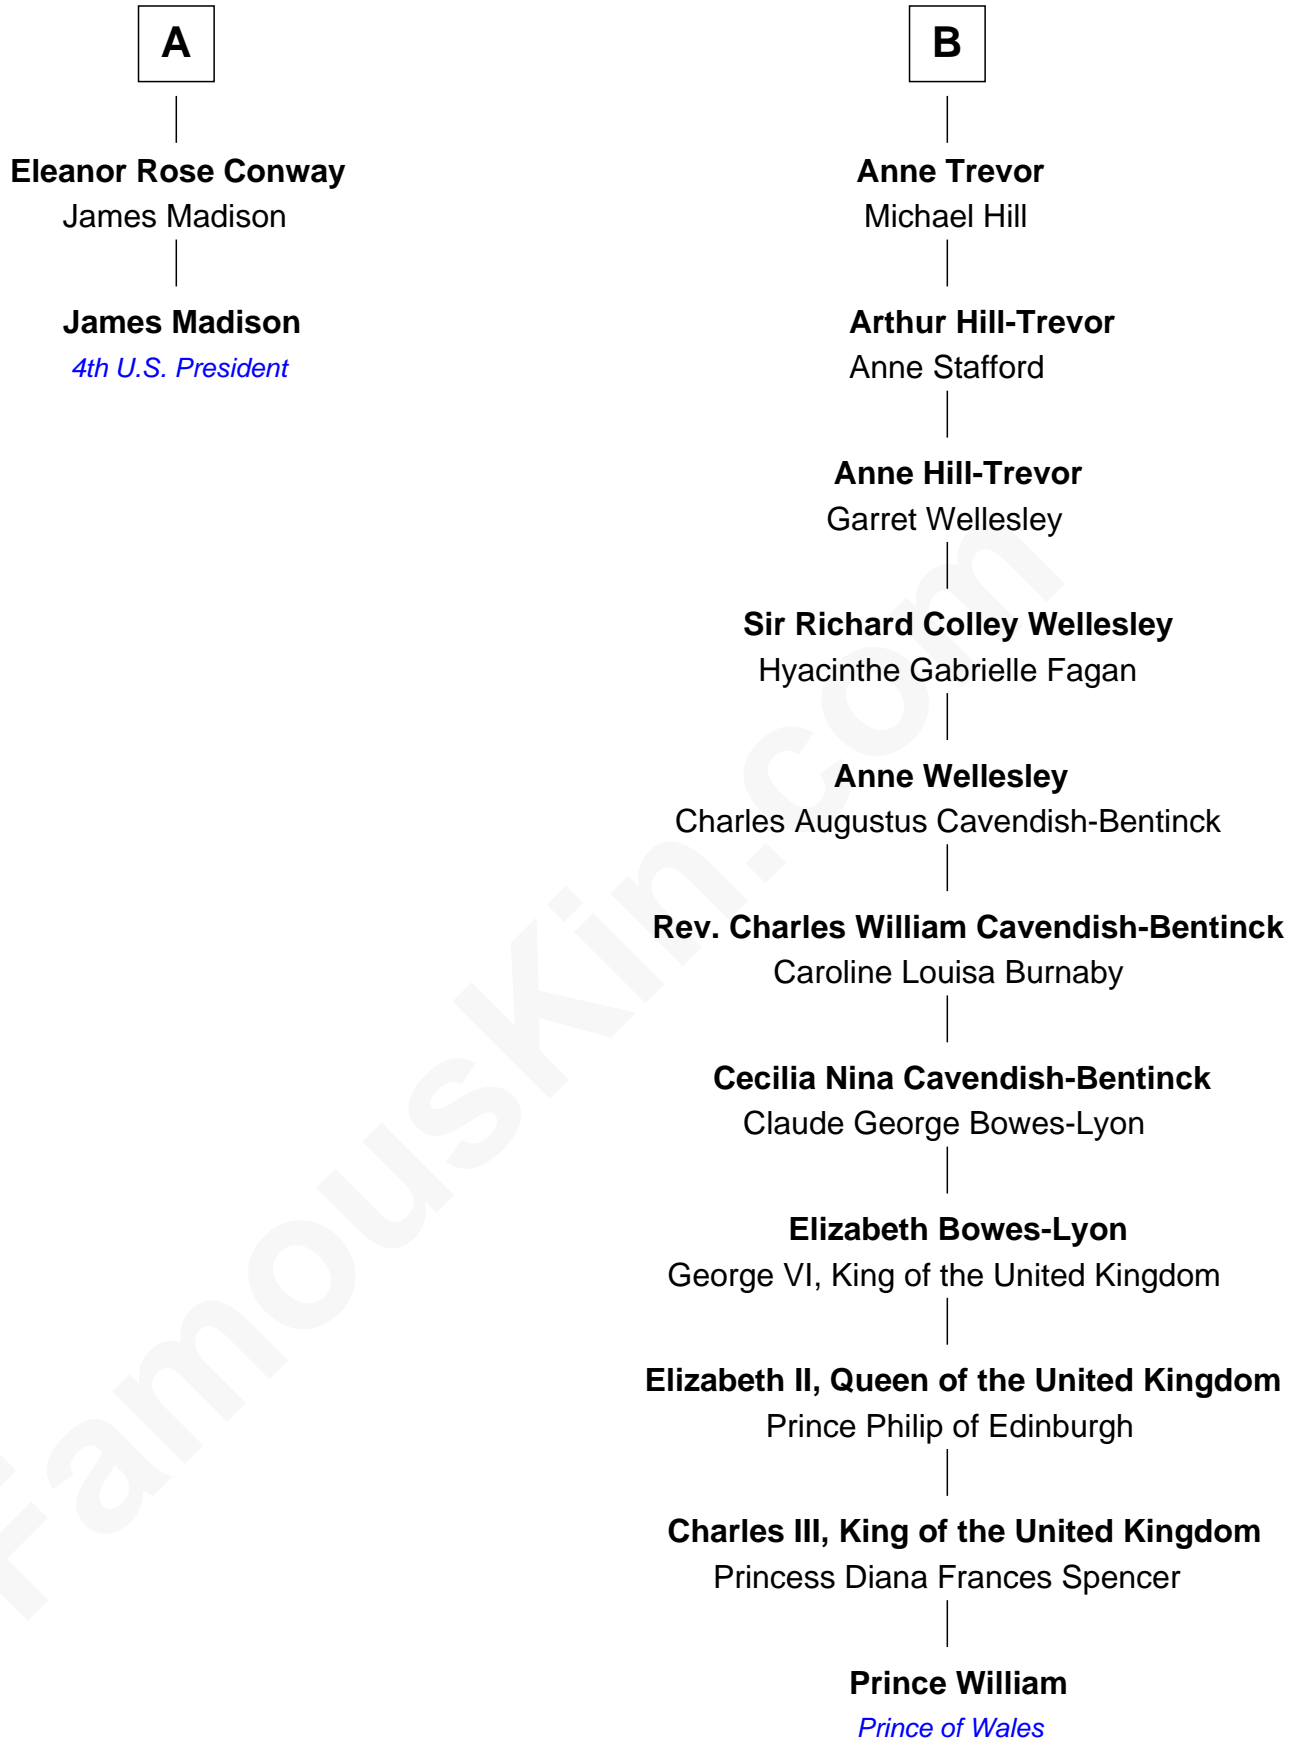

# FamousKin.com Relationship Chart of

**James Madison**

*4th U.S. President*

8th cousin 9 times removed of

**Prince William**

*Prince of Wales*

**William Gerard**

Elizabeth Byron

Eleanor Davison

**Sir William Gerard**

Dorothy Barton

**Sydney Gerard**

Sir John Wynne

**Mary Wynne**

Sir Roger Mostyn

**Sir Thomas Mostyn**

Elizabeth Whitlock

**Sir Roger Mostyn**

Prudence Lumley

**Jane Mostyn**

Sir John Trevor

**B**

William photo by [InSapphoWeTrust](#) [\(CC BY-SA 2.0\)](#)