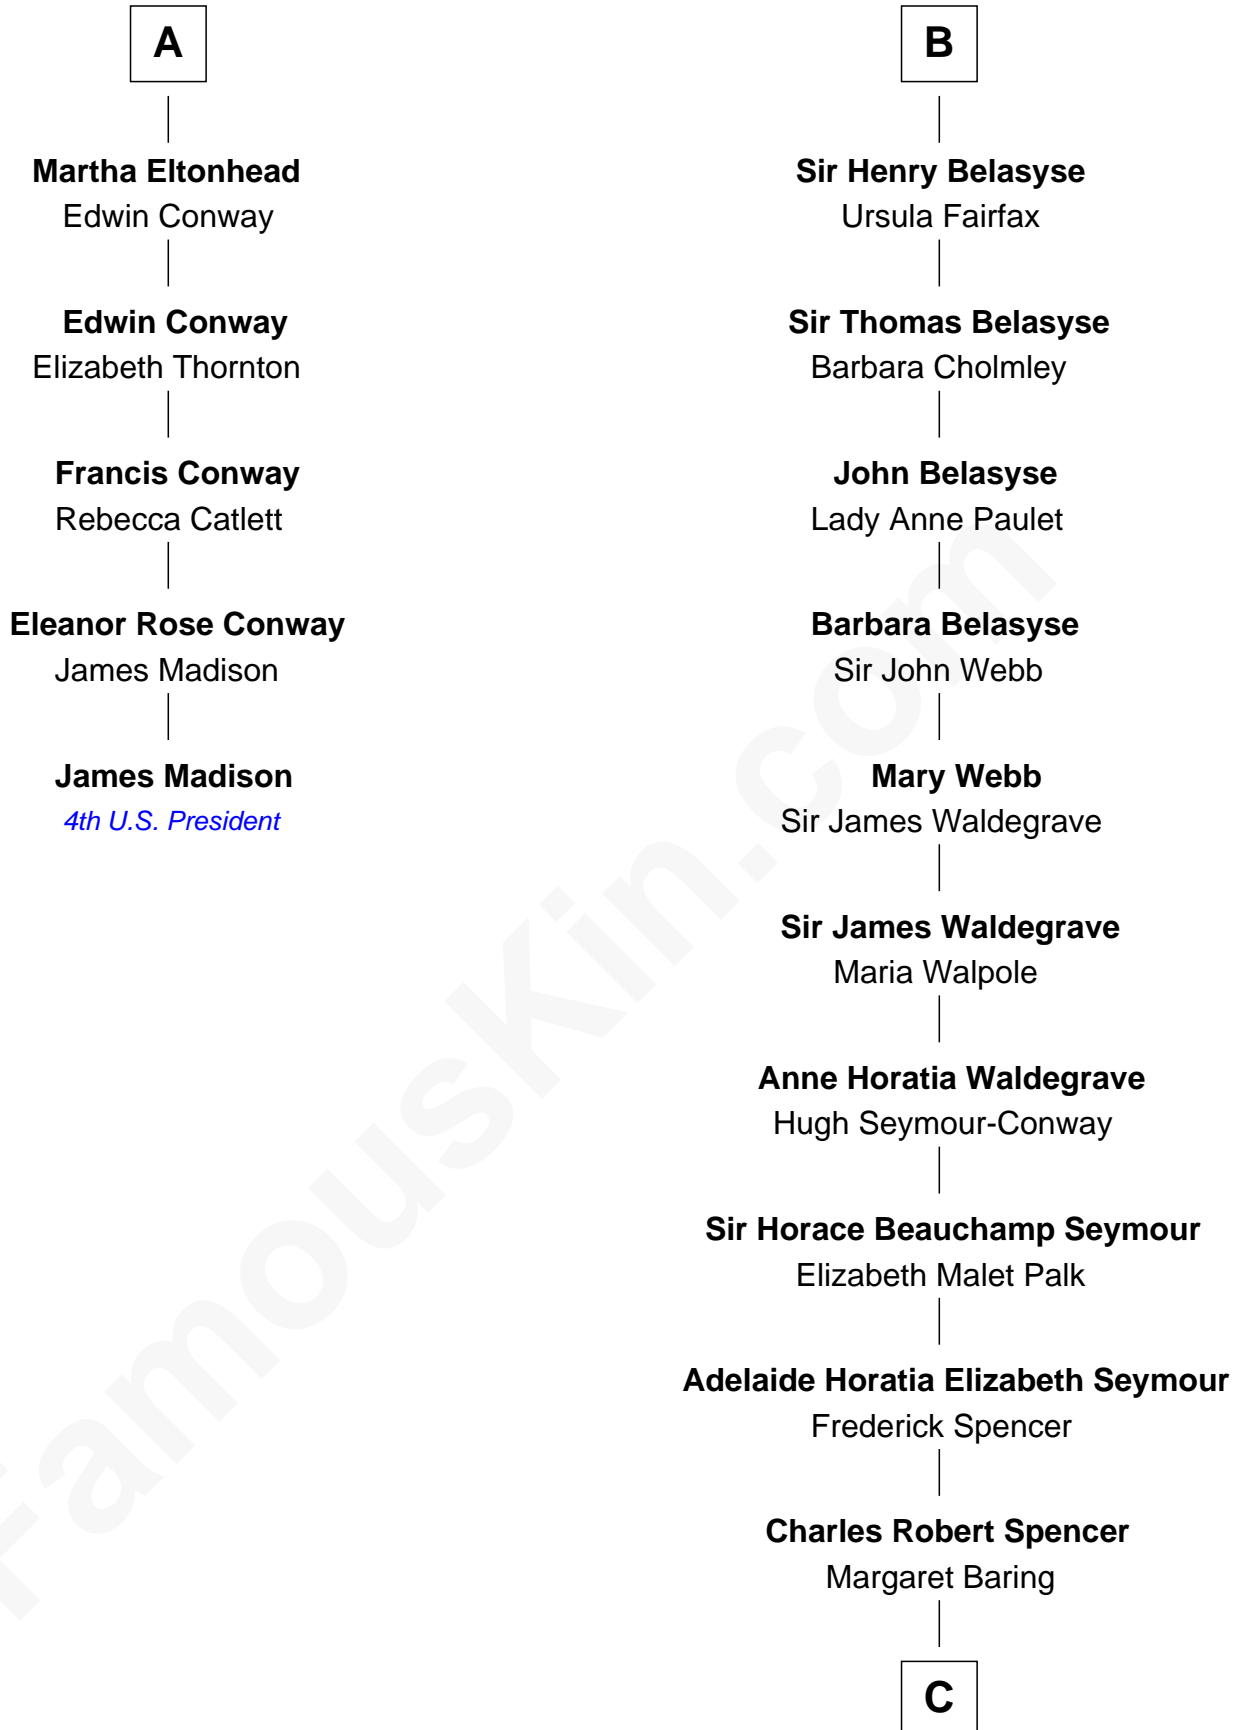

FamousKin.com Relationship Chart of

James Madison

4th U.S. President

11th cousin 9 times removed of

Prince William

Prince of Wales

Sir Nicholas Harington

Isabel English

Sir William Harington

Margaret de Neville

Agnes Harington

Sir Alexander Radcliffe

Isabel Radcliffe

Sir James Harington

Anne Harington

Sir William Stanley

Richard Sherburne

Richard Sherburne

Alice Hamerton

Sir Robert Sherburne

Joan Radcliffe

Elizabeth Sherburne

Sir Thomas Fairfax

Sir Thomas Fairfax

Agnes Gascoigne

Sir Nicholas Fairfax

Jane Palmes

Margaret Fairfax

Sir William Belasyse

B

C

Albert Edward John Spencer