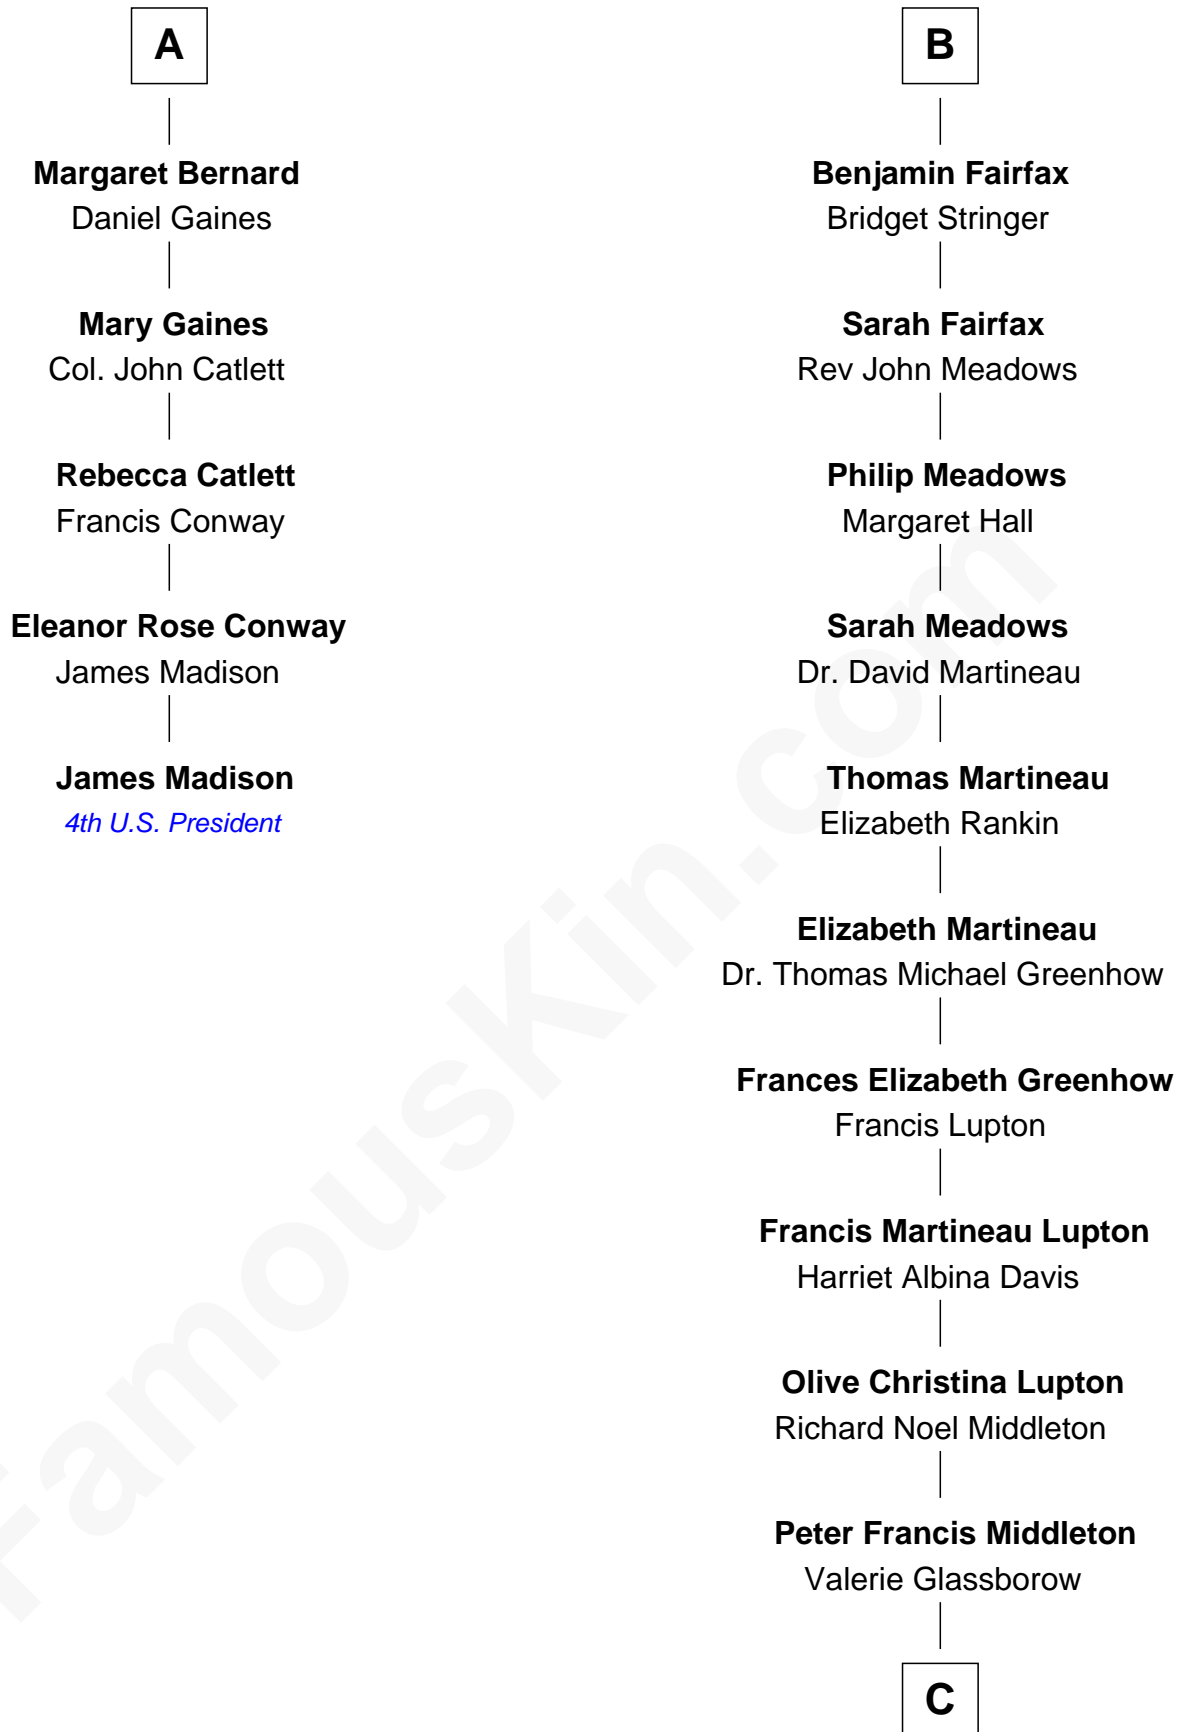

FamousKin.com Relationship Chart of

James Madison

4th U.S. President

11th cousin 7 times removed of

Catherine Middleton

Princess of Wales

Sir Ralph Neville

*with wife
Margaret de Stafford*

Margaret Daundelyn

John Bernard

Cecily Muscote

Francis Bernard

Alice Hazlewood

Sir Francis Bernard

Mary Woolhouse

A

Eleanor Neville

Sir Henry Percy

Sir Henry Percy

Eleanor Poynings

Margaret Percy

Sir William Gascoigne

Agnes Gascoigne

Sir Thomas Fairfax

William Fairfax

John Fairfax

Mary Birch

Rev. Benjamin Fairfax

Sarah Galliard

B

Michael Francis Middleton
Carole Elizabeth Goldsmith

Catherine Middleton
Princess of Wales