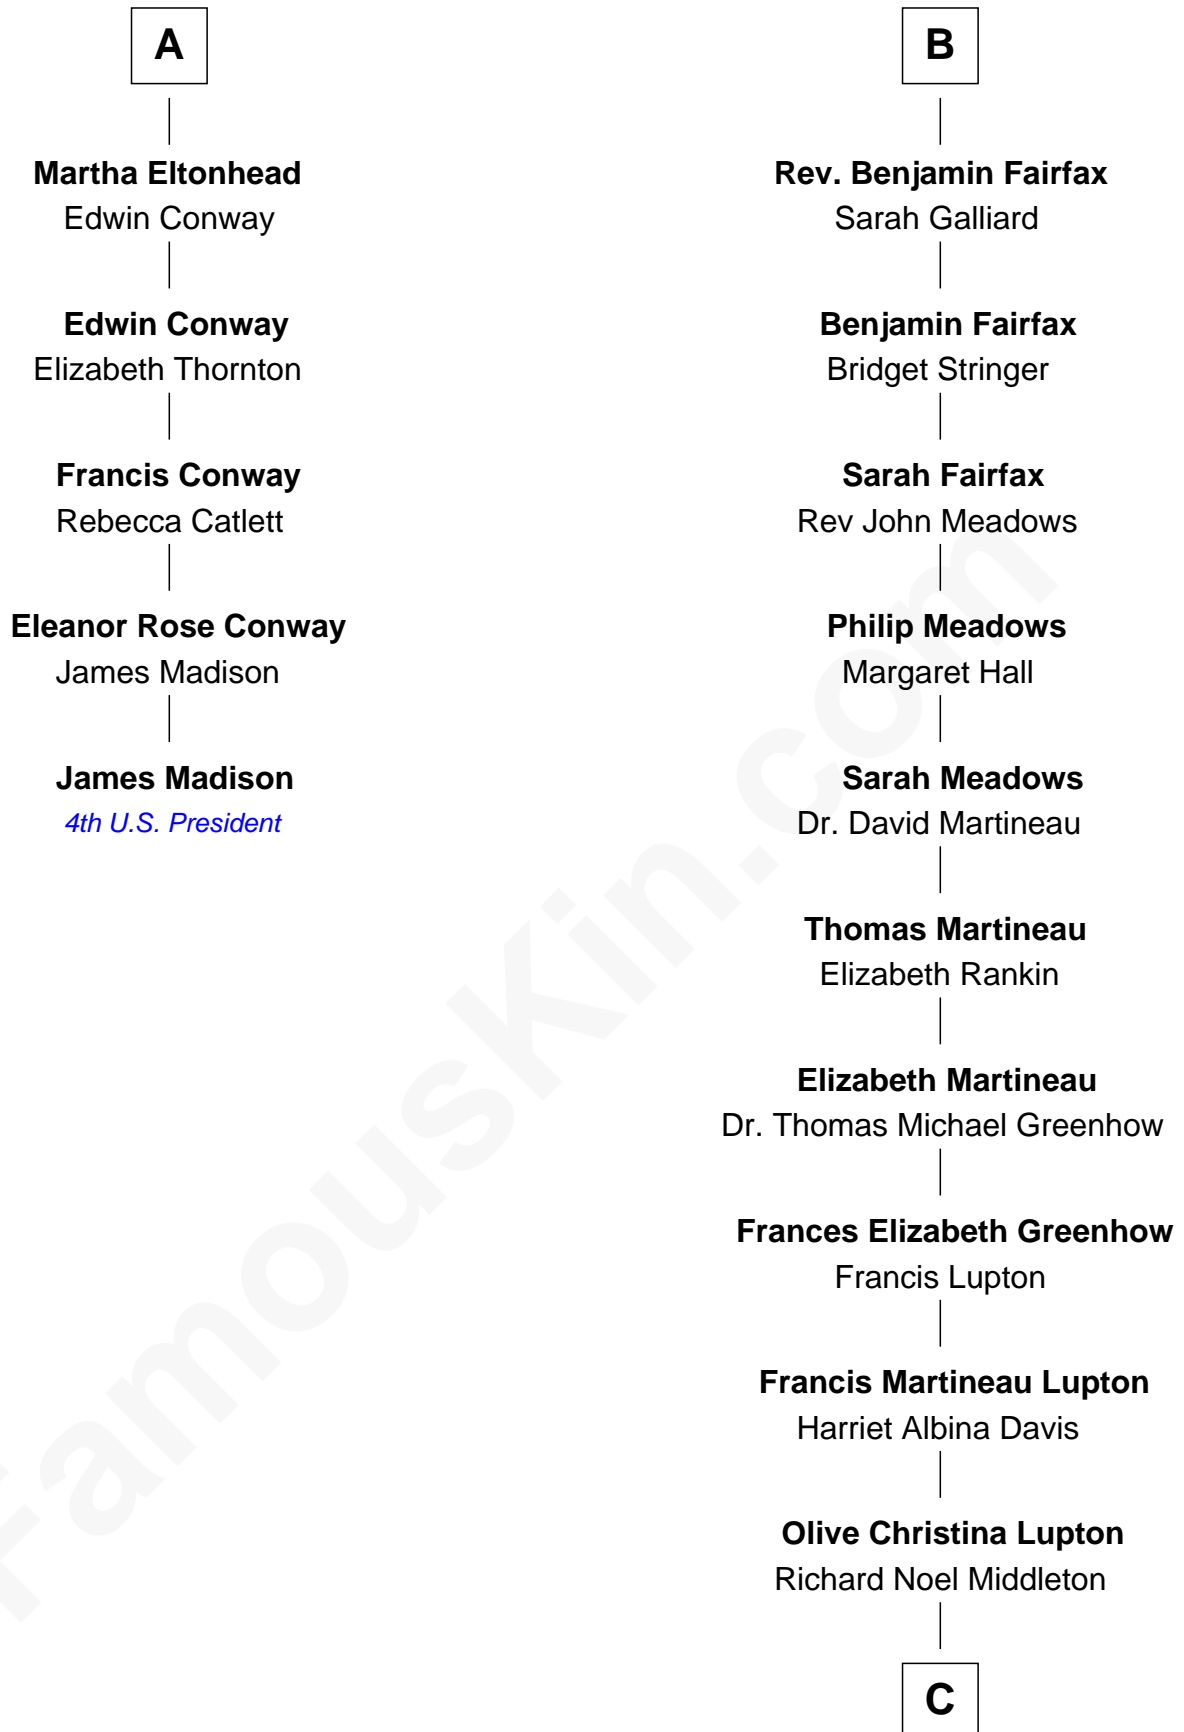

# FamousKin.com Relationship Chart of

**James Madison**

*4th U.S. President*

11th cousin 8 times removed of

**Catherine Middleton**

*Princess of Wales*

**Sir Nicholas Harington**

Isabel English

C

**Peter Francis Middleton**

Valerie Glassborow

**Michael Francis Middleton**

Carole Elizabeth Goldsmith

**Catherine Middleton**

*Princess of Wales*

FamousKin.com