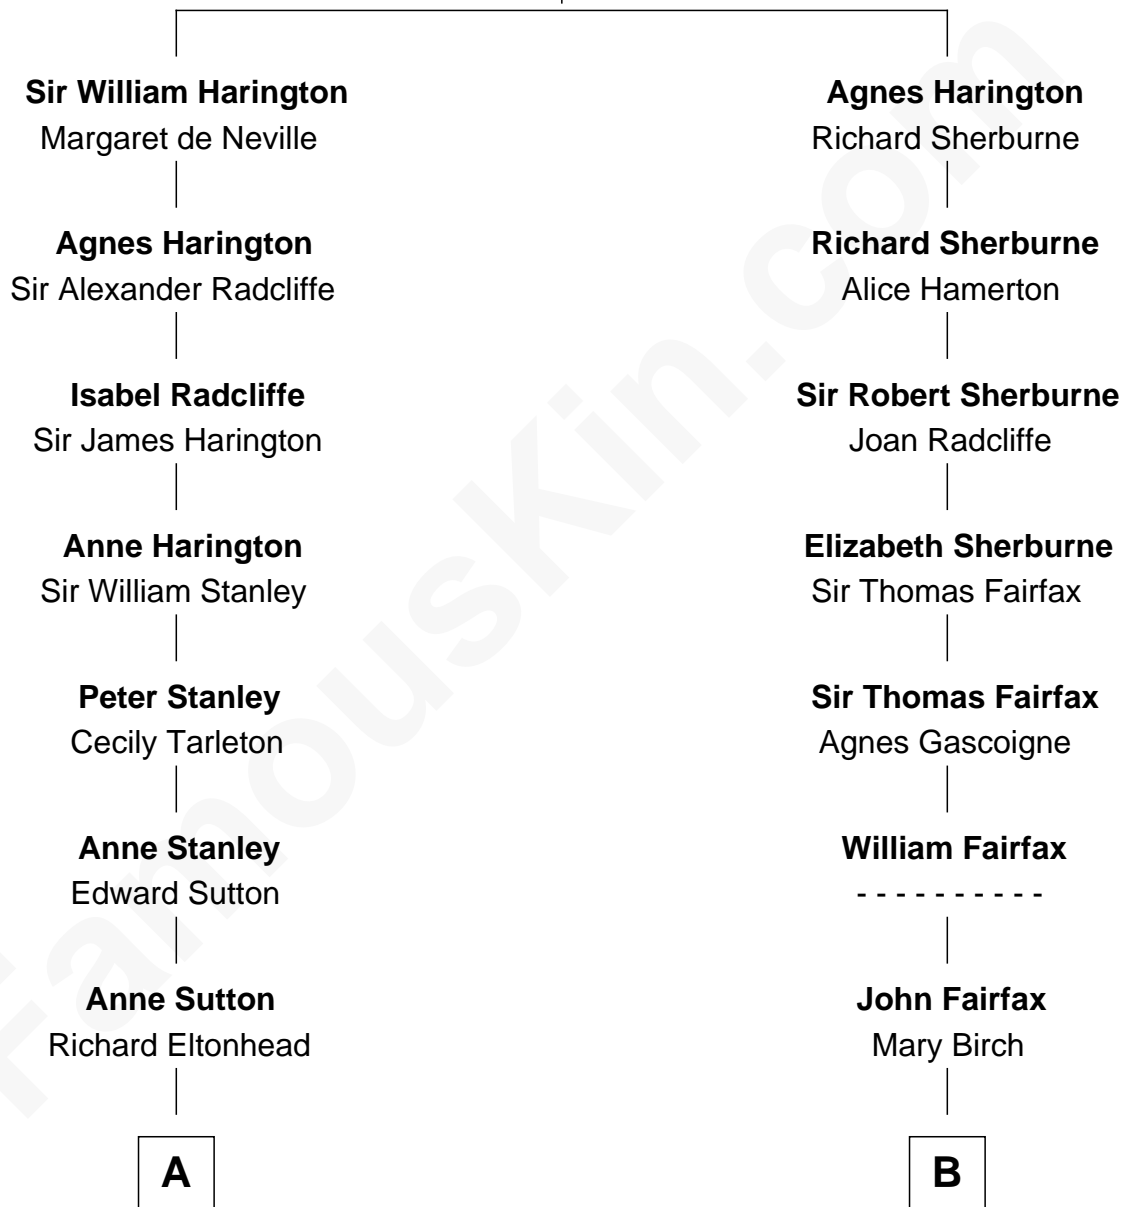

# FamousKin.com Relationship Chart of

**James Madison**

*4th U.S. President*

11th cousin 8 times removed of

**Catherine Middleton**

*Princess of Wales*

**Sir Nicholas Harington**

Isabel English

C

**Peter Francis Middleton**

Valerie Glassborow

**Michael Francis Middleton**

Carole Elizabeth Goldsmith

**Catherine Middleton**

*Princess of Wales*

FamousKin.com