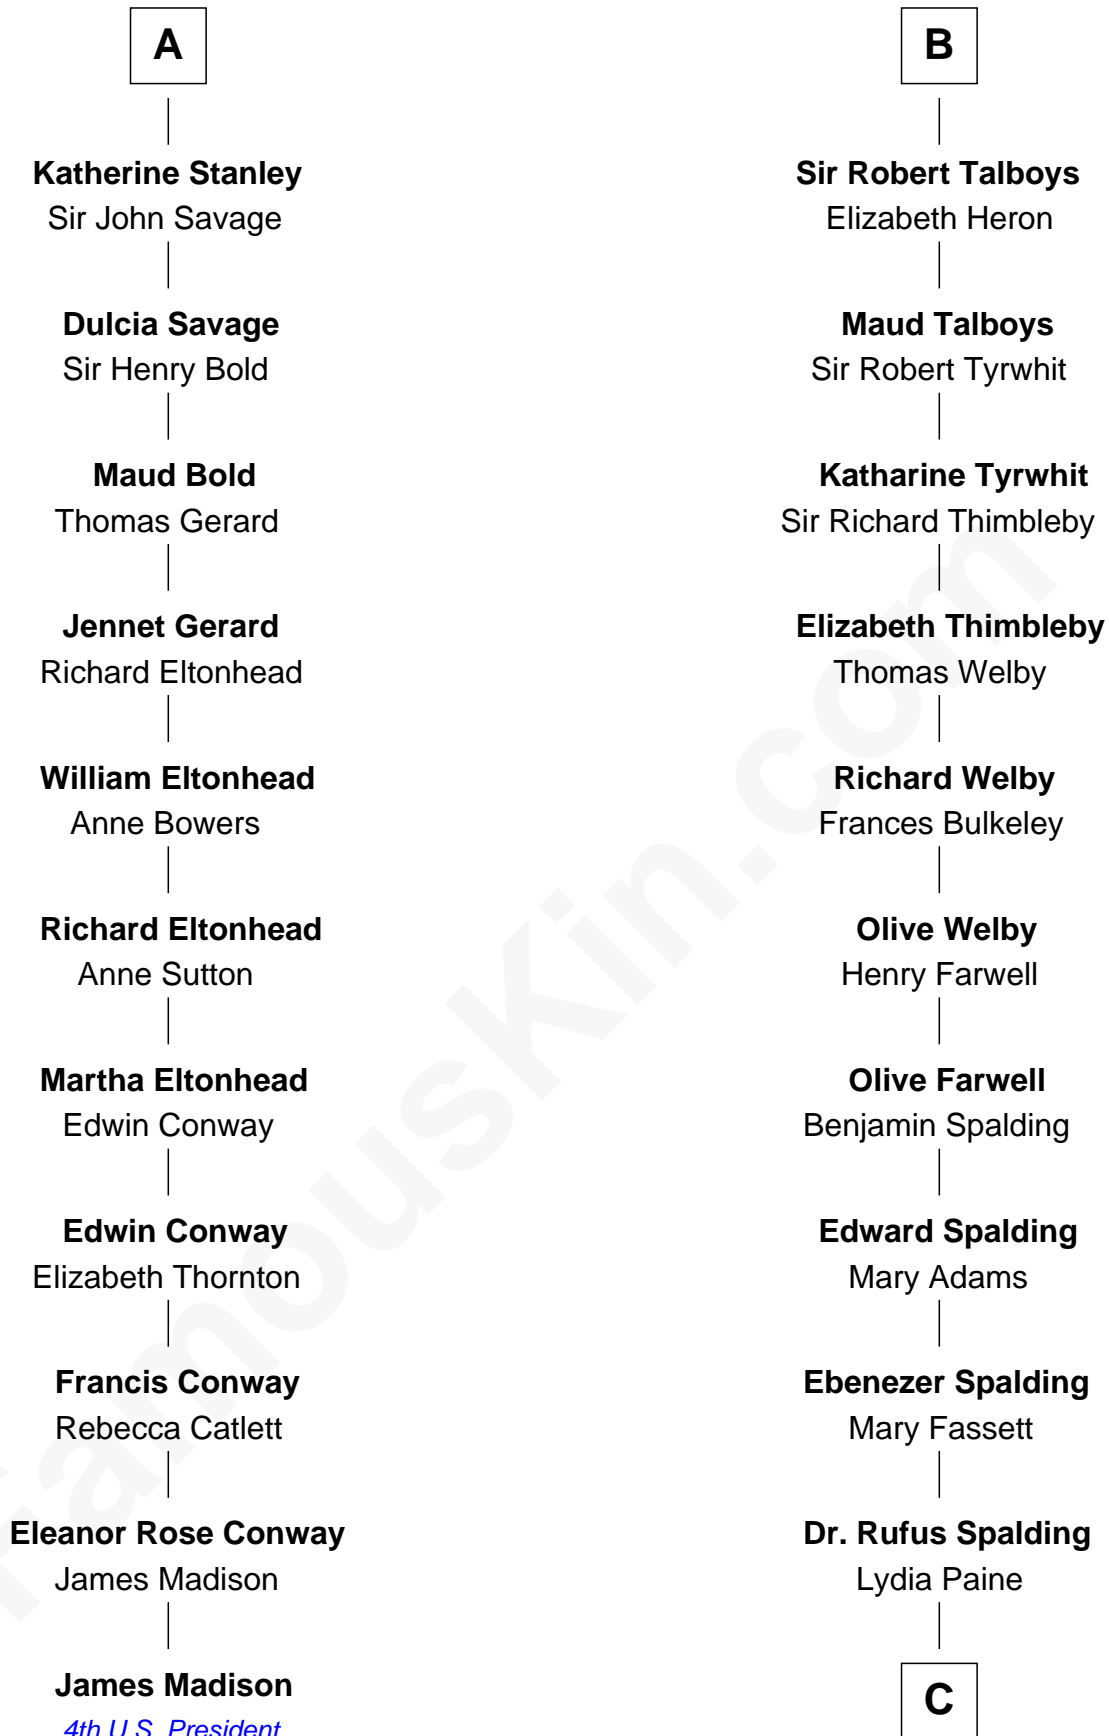

FamousKin.com Relationship Chart of

James Madison

4th U.S. President

17th cousin 2 times removed of

William Rufus Day

36th U.S. Secretary of State

Sir Humphrey de Bohun

Maud of Eu

Sir John de Verdun

Maud de Verdun

Sir John de Grey

Sir Roger de Grey

Elizabeth de Hastings

Sir Reynold de Grey

Eleanor le Strange

Sir Reynold Grey

Margaret de Ros

Margaret Grey

Sir William Bonville

Elizabeth Bonville

William Talboys

B

C

—
Rufus Paine Spalding