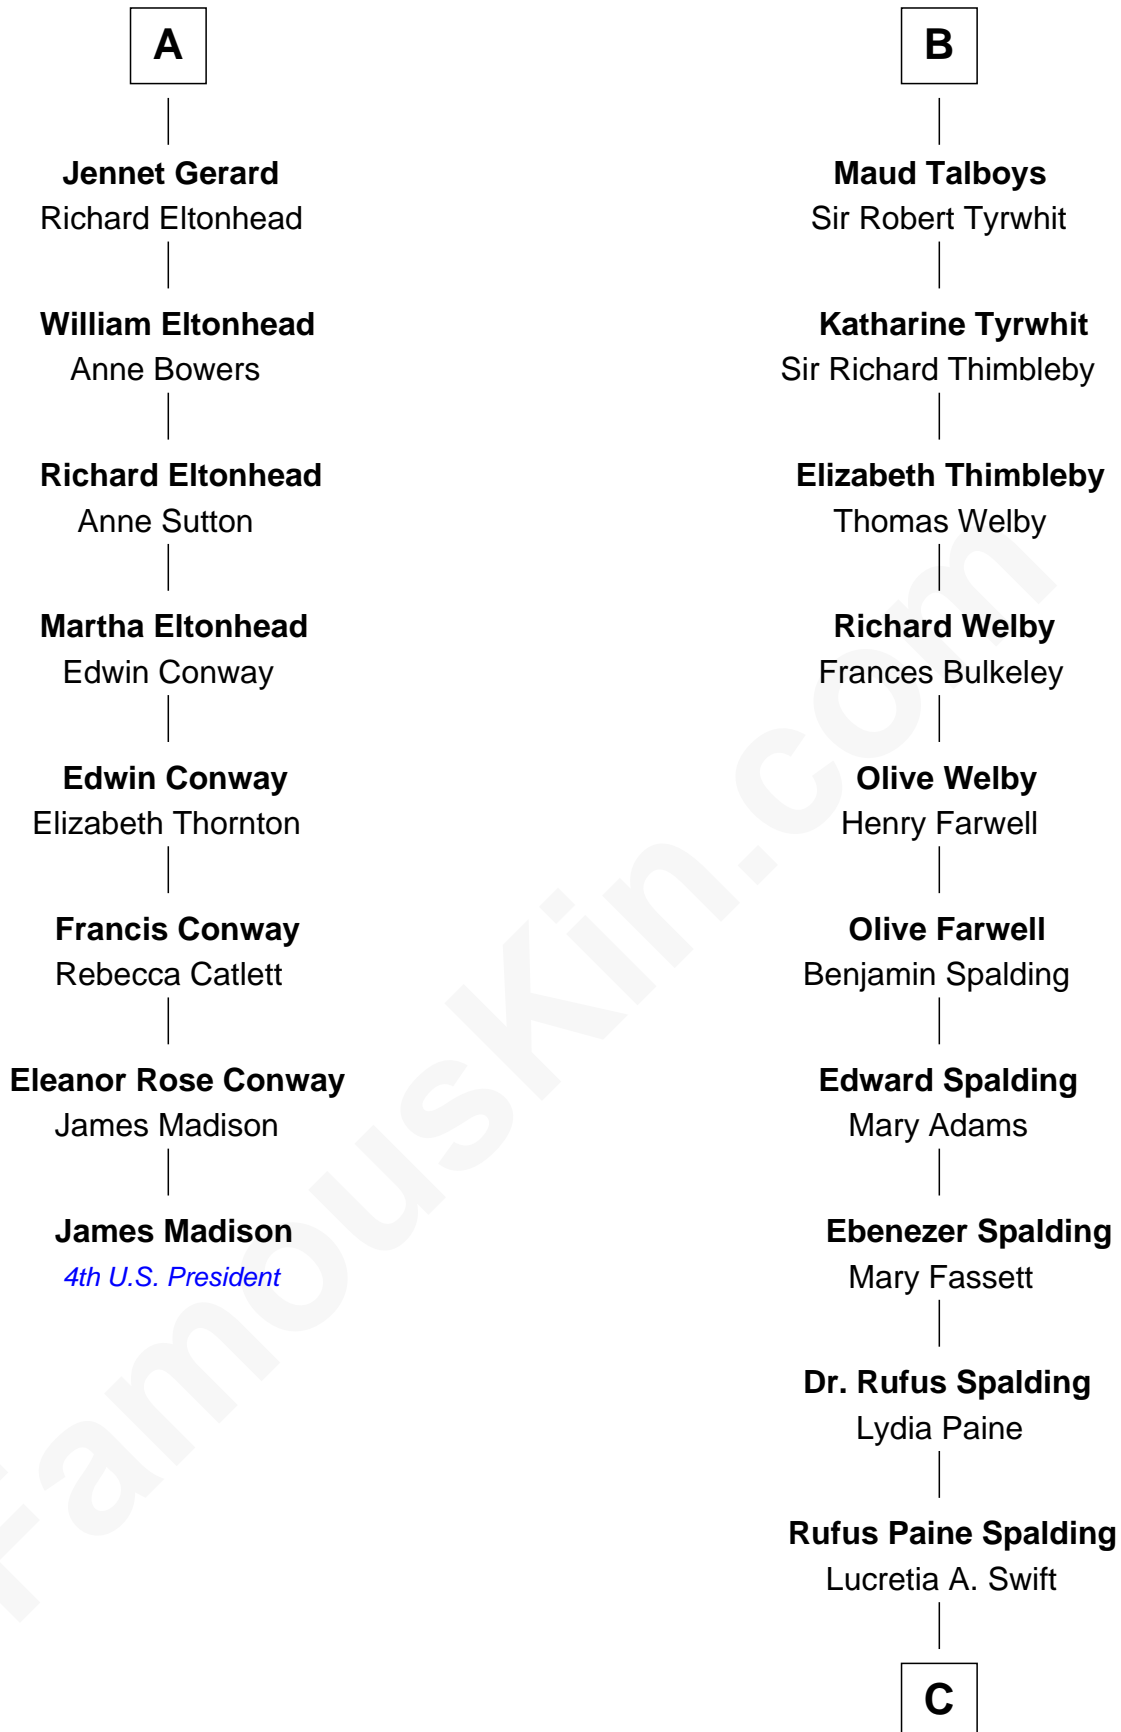

FamousKin.com Relationship Chart of

James Madison

4th U.S. President

14th cousin 4 times removed of

William Rufus Day

36th U.S. Secretary of State

Henry Plantagenet

Maud de Chaworth

Eleanor Plantagenet

Richard Fitzalan

Sir Richard Fitzalan

Elizabeth de Bohun

Elizabeth Fitzalan

Sir Robert Goushill

Joan Goushill

Sir Thomas Stanley

John de Mowbray

John de Mowbray

Elizabeth de Segrave

Joan de Mowbray

Sir Thomas Grey

Maud Grey

Sir Robert Ogle

Anne Ogle

Sir William Heron

Elizabeth Heron

Sir John Heron

Elizabeth Heron

Sir Robert Talboys

B

C

Emily Swift Spalding