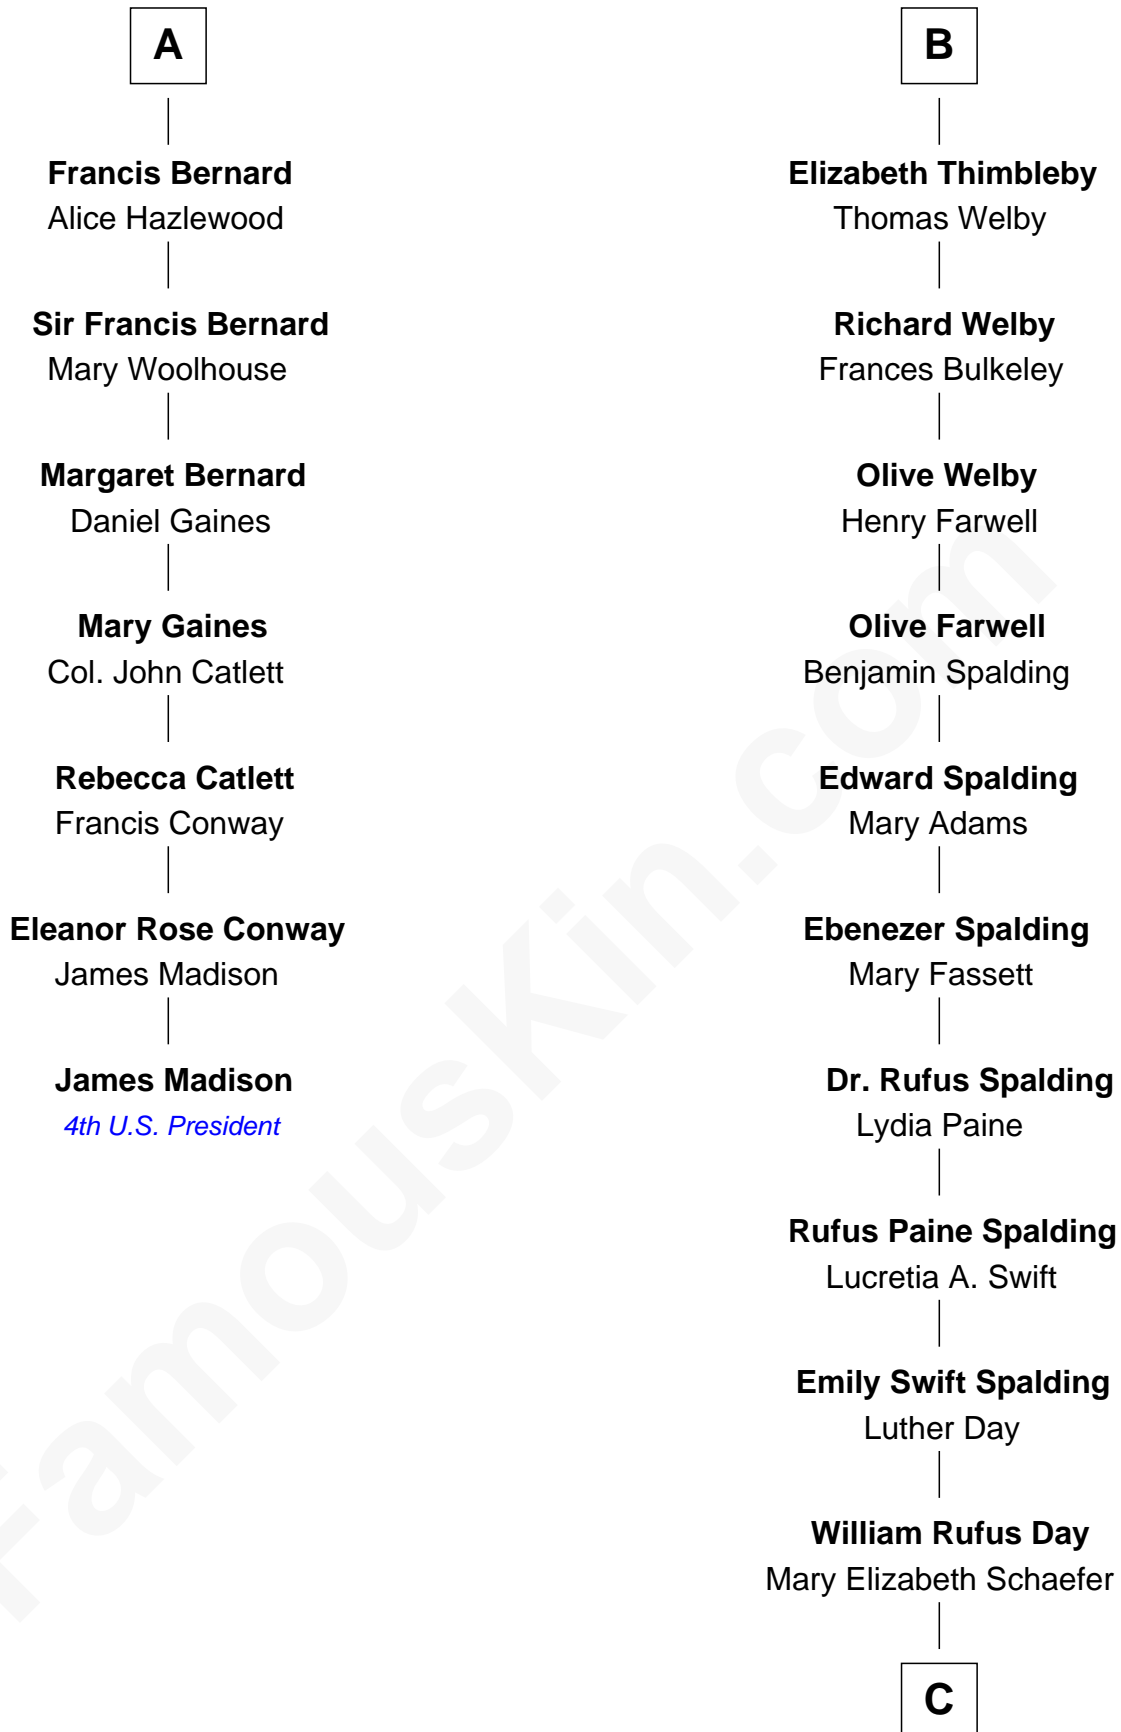

FamousKin.com Relationship Chart of

James Madison

4th U.S. President

13th cousin 7 times removed of

Anna Gunn

TV and Movie Actress

Sir William de Ros
Margery de Badlesmere

C

Luther N. Day

Ida McKinley Barber

Ida McKinley Day

Clemens Earl Gunn

Clemens Earl Gunn

Sharon Anna Kathryn Peters

Anna Gunn

TV and Movie Actress