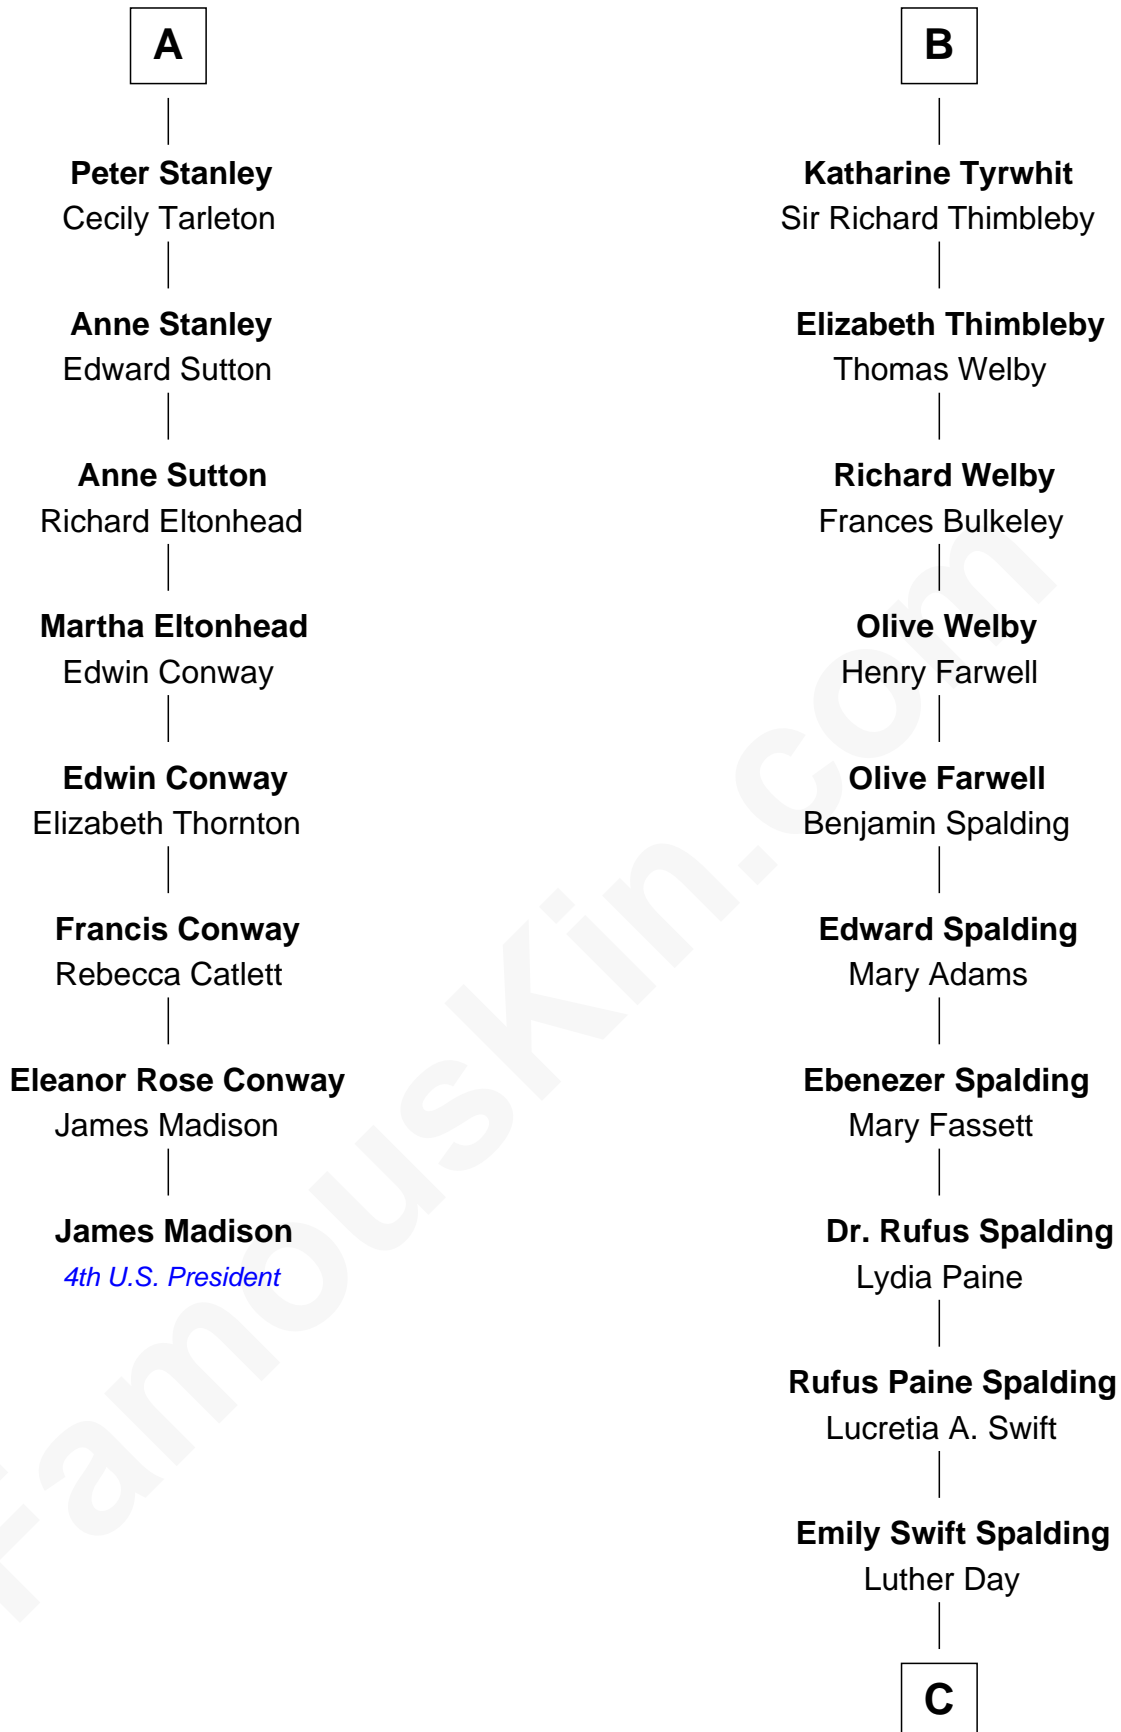

# FamousKin.com Relationship Chart of

**James Madison**

*4th U.S. President*

14th cousin 7 times removed of

**Anna Gunn**

*TV and Movie Actress*

**Sir Robert de Holland**

Maude la Zouche

**C**

**William Rufus Day**  
Mary Elizabeth Schaefer

**Luther N. Day**  
Ida McKinley Barber

**Ida McKinley Day**  
Clemens Earl Gunn

**Clemens Earl Gunn**  
Sharon Anna Kathryn Peters

**Anna Gunn**  
*TV and Movie Actress*