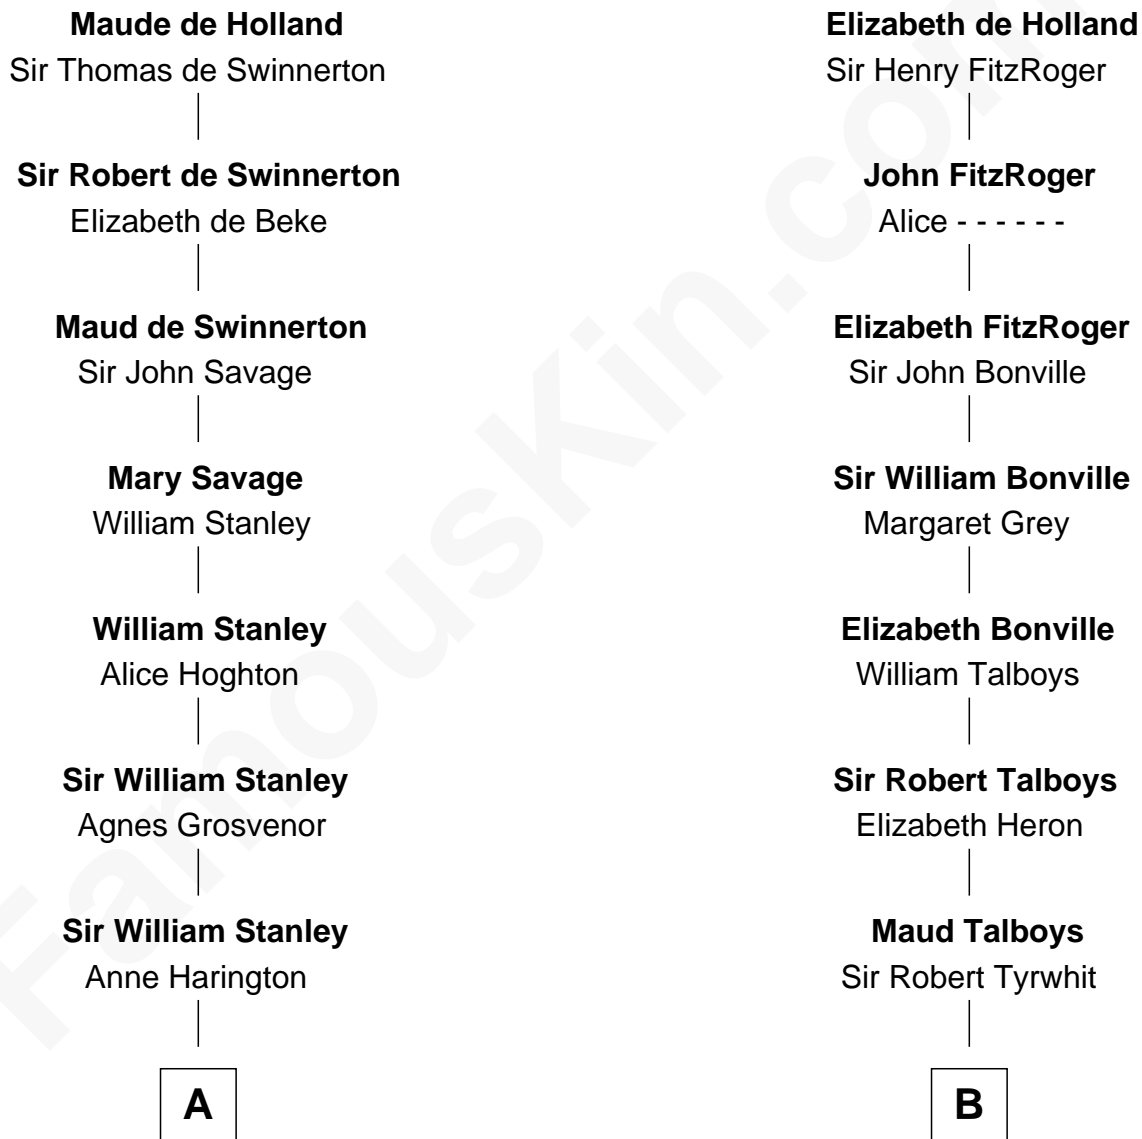

# FamousKin.com Relationship Chart of

**James Madison**

*4th U.S. President*

14th cousin 7 times removed of

**Anna Gunn**

*TV and Movie Actress*

**Sir Robert de Holland**

Maude la Zouche

**C**

**William Rufus Day**  
Mary Elizabeth Schaefer

**Luther N. Day**  
Ida McKinley Barber

**Ida McKinley Day**  
Clemens Earl Gunn

**Clemens Earl Gunn**  
Sharon Anna Kathryn Peters

**Anna Gunn**  
*TV and Movie Actress*