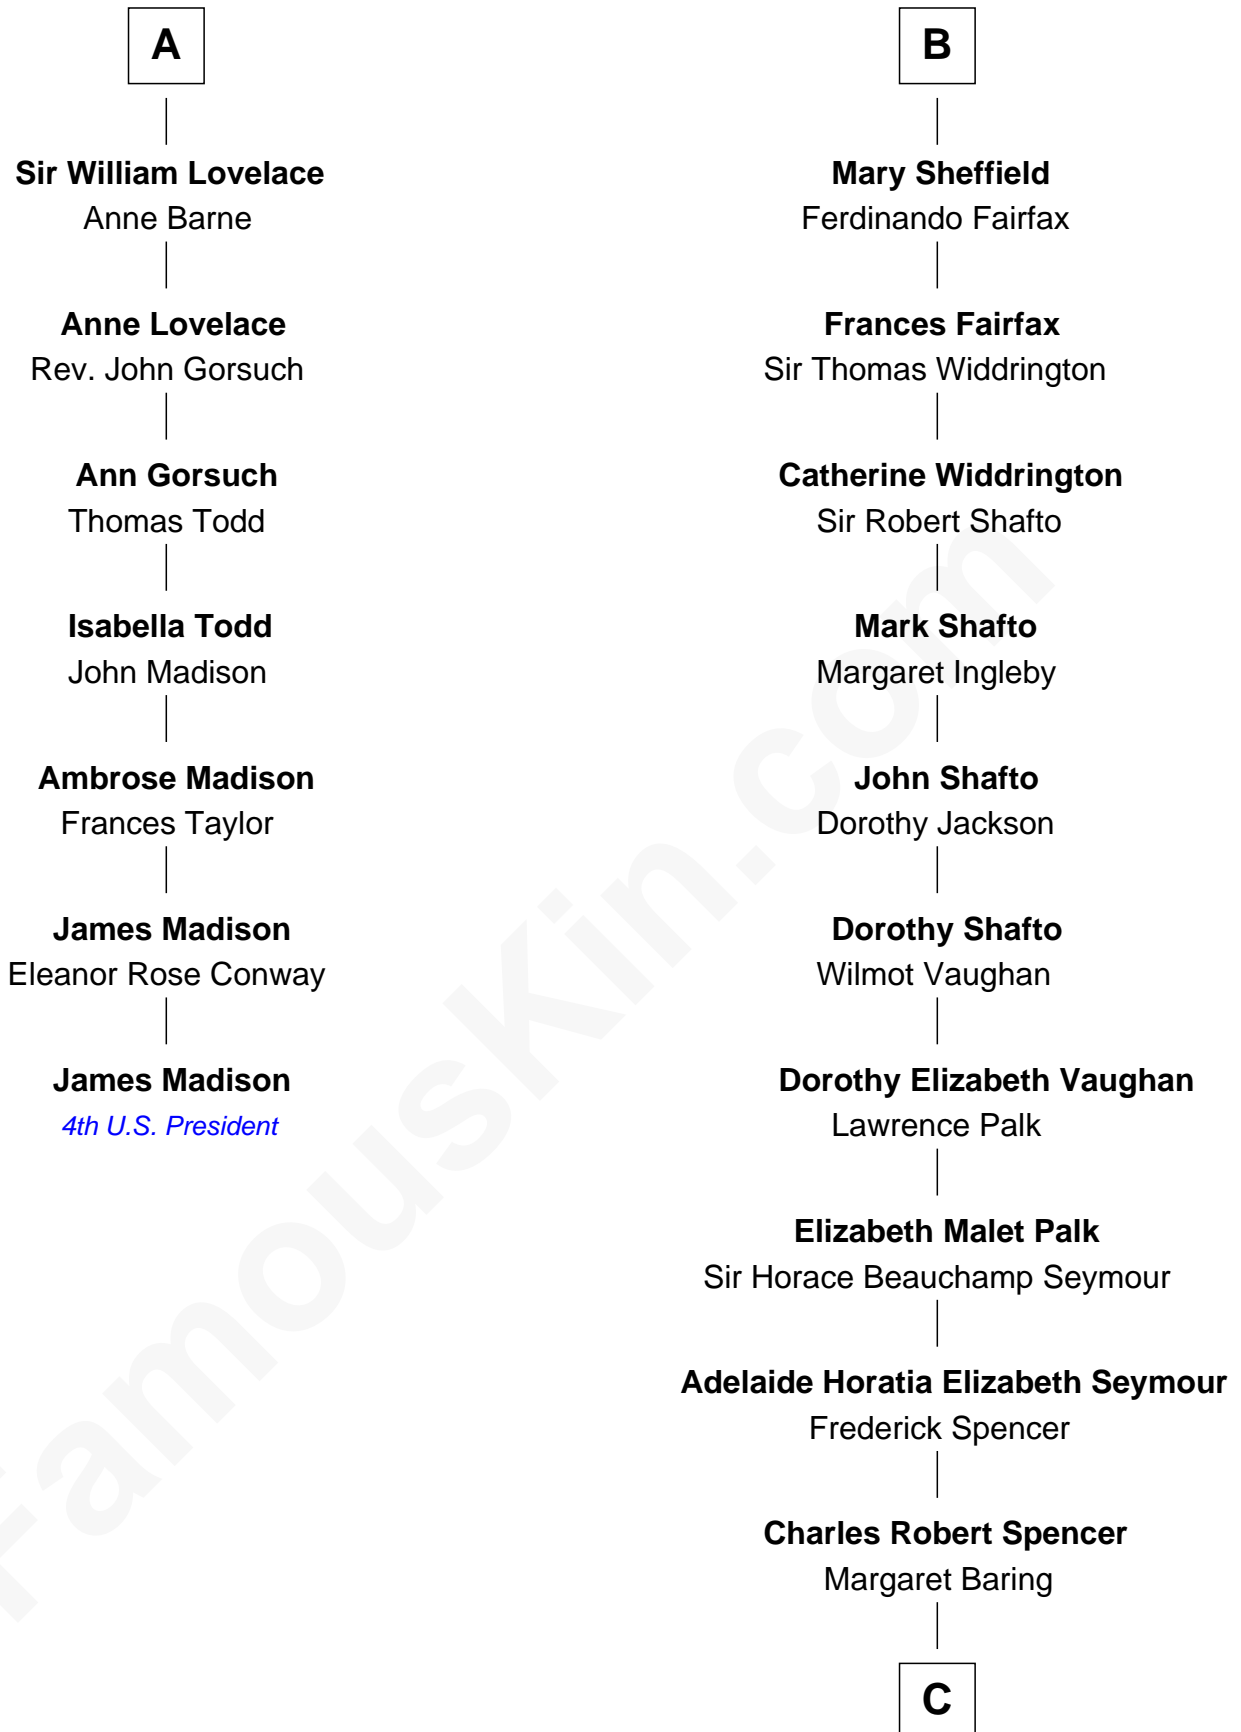

# FamousKin.com Relationship Chart of

**James Madison**

*4th U.S. President*

13th cousin 7 times removed of

**Prince Harry**

*Duke of Sussex*

**Sir Richard Sergeaux**

Philippe Fitzalan

**Affra Cornwallis**

Sir Anthony Aucher

**Edward Aucher**

Mabel Wroth

**Elizabeth Aucher**

Sir William Lovelace

**A**

**Alice Sergeaux**

Edmund Sheffield

**Sir John Sheffield**

Douglas Howard

**Edmund Sheffield**

Ursula Tyrwhitt

**B**

**C**

**Albert Edward John Spencer**

Cynthia Elinor Beatrix Hamilton

**Edward John Spencer**

Frances Ruth Burke Roche

**Princess Diana Frances Spencer**

Charles III, King of the United Kingdom

**Prince Harry**

*Duke of Sussex*

FamousKin.com