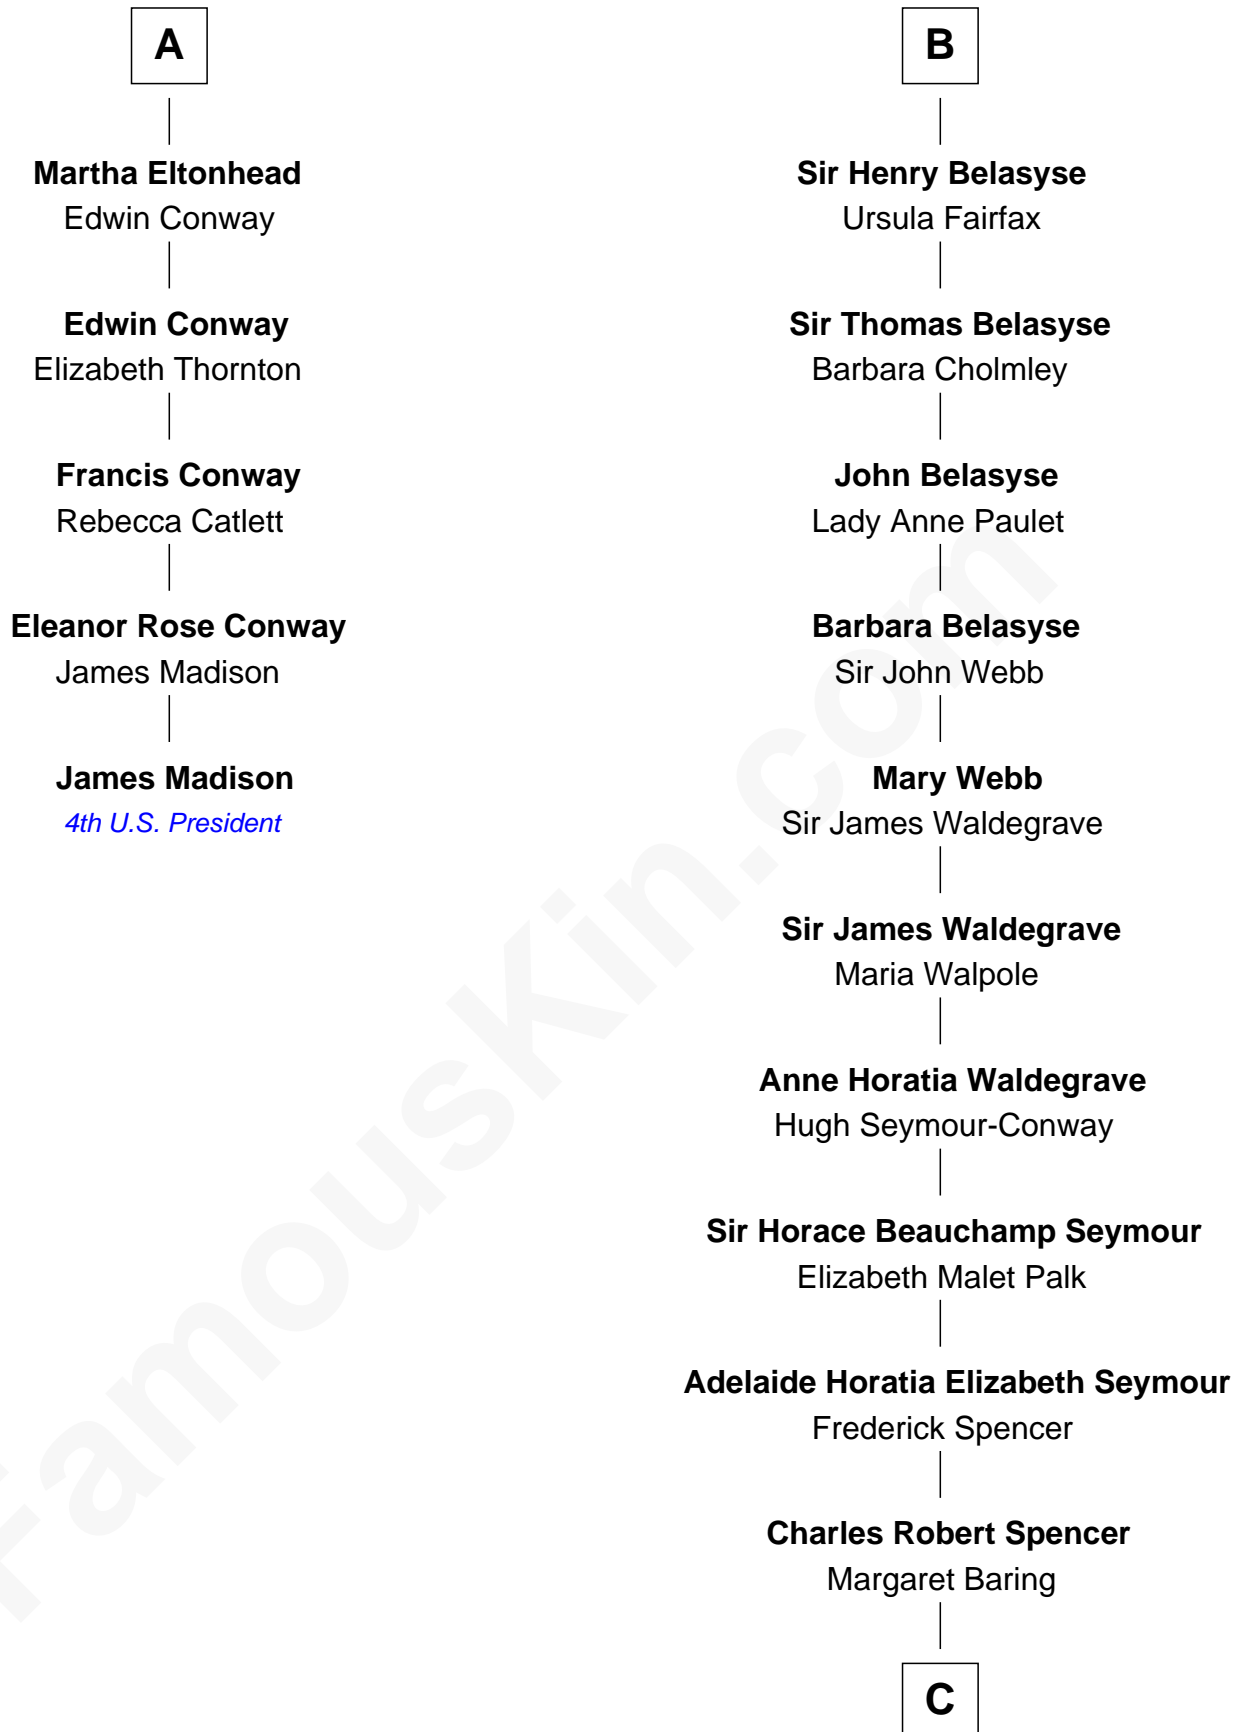

FamousKin.com Relationship Chart of

James Madison

4th U.S. President

11th cousin 9 times removed of

Prince Harry

Duke of Sussex

Sir Nicholas Harington

Isabel English

Sir William Harington

Margaret de Neville

Agnes Harington

Sir Alexander Radcliffe

Isabel Radcliffe

Sir James Harington

Anne Harington

Sir William Stanley

Richard Sherburne

Richard Sherburne

Alice Hamerton

Sir Robert Sherburne

Joan Radcliffe

Elizabeth Sherburne

Sir Thomas Fairfax

Sir Thomas Fairfax

Agnes Gascoigne

Sir Nicholas Fairfax

Jane Palmes

Margaret Fairfax

Sir William Belasyse

B

C

Albert Edward John Spencer