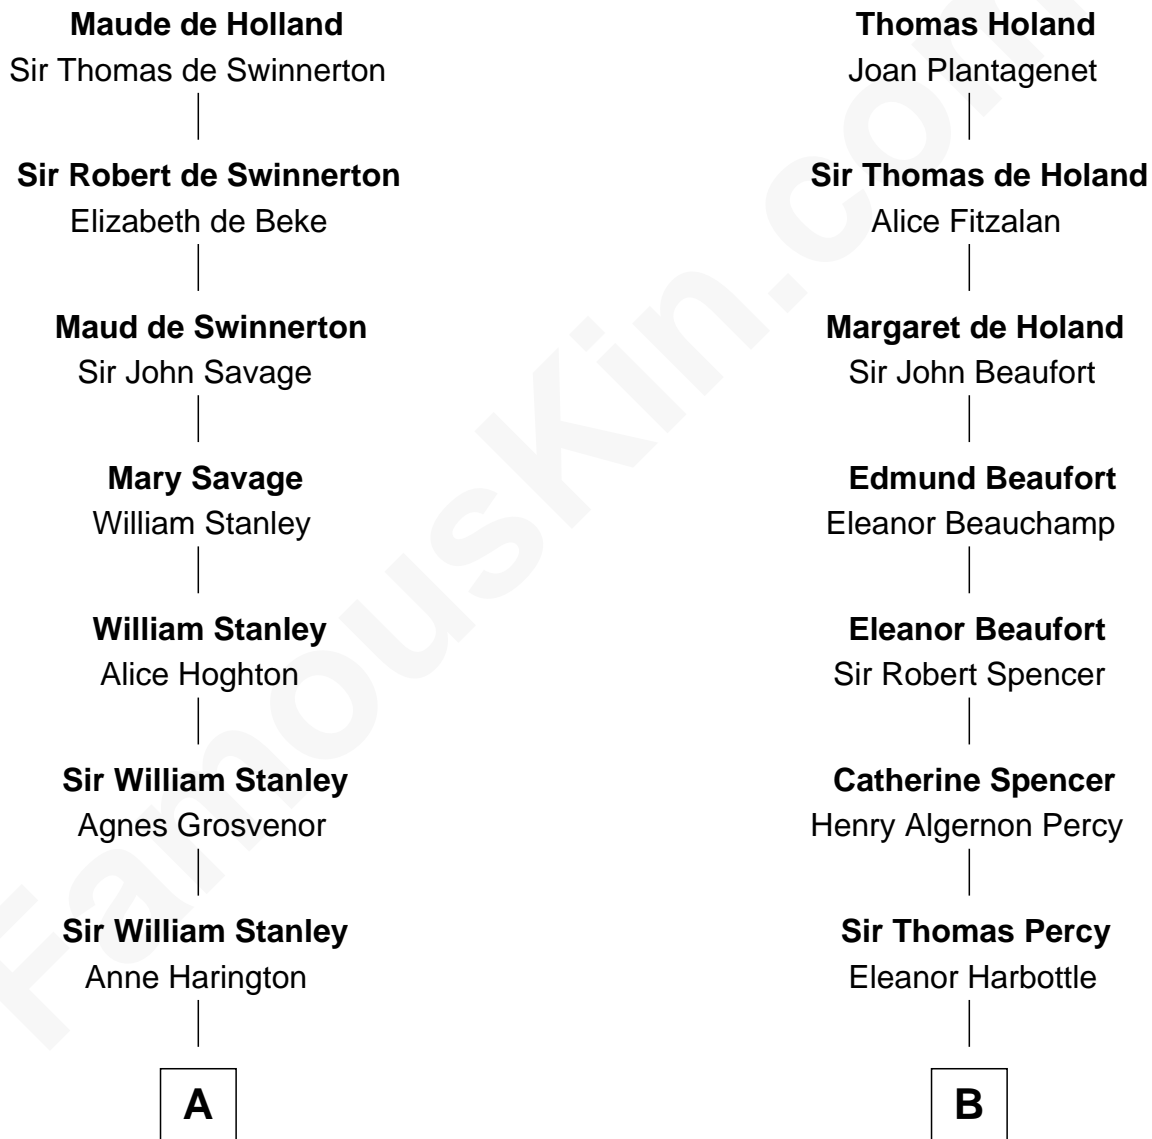

FamousKin.com Relationship Chart of

James Madison

4th U.S. President

14th cousin 7 times removed of

Prince Harry

Duke of Sussex

Sir Robert de Holland

Maude la Zouche

C

Charles Robert Spencer

Margaret Baring

Albert Edward John Spencer

Cynthia Elinor Beatrix Hamilton

Edward John Spencer

Frances Ruth Burke Roche

Princess Diana Frances Spencer