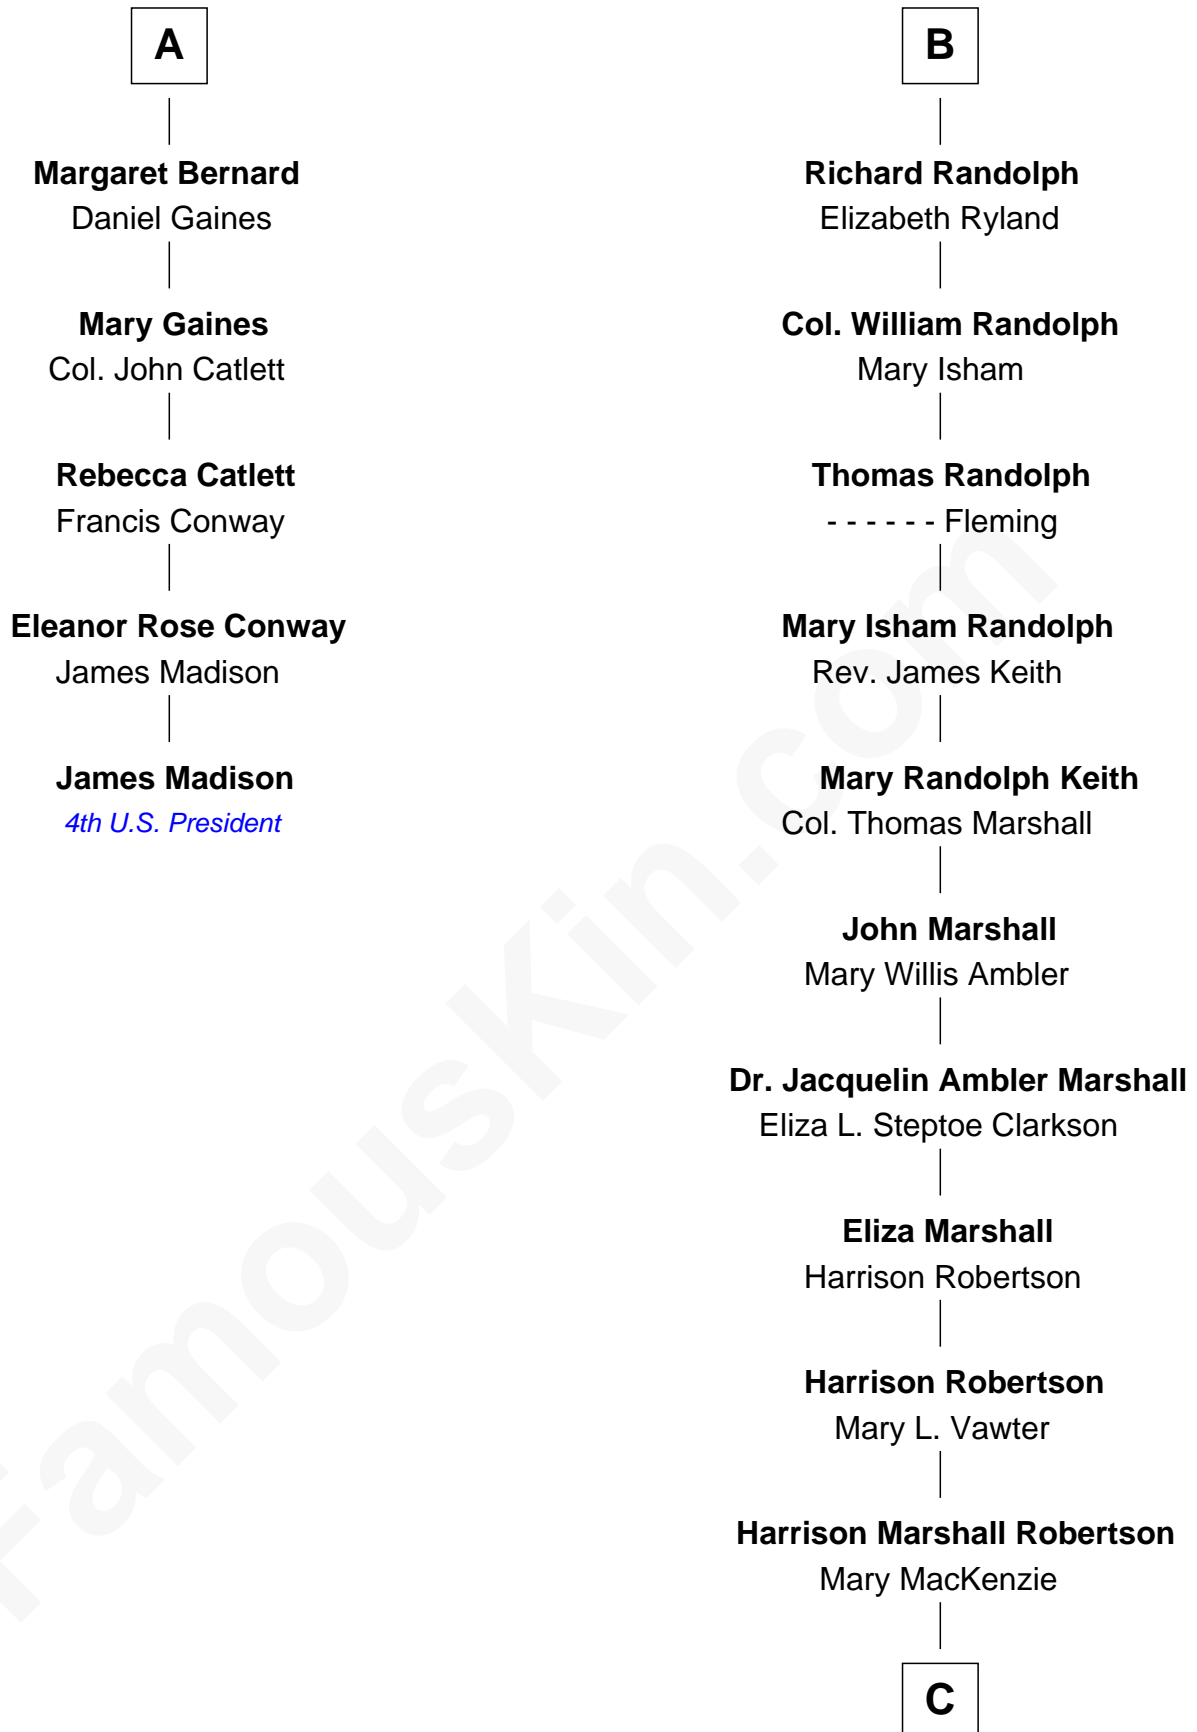

FamousKin.com Relationship Chart of

James Madison

4th U.S. President

11th cousin 7 times removed of

Mary Chapin Carpenter

Singer and Songwriter

C

Mary Bowie Robertson
Chapin Carpenter

Mary Chapin Carpenter
Singer and Songwriter

FamousKin.com