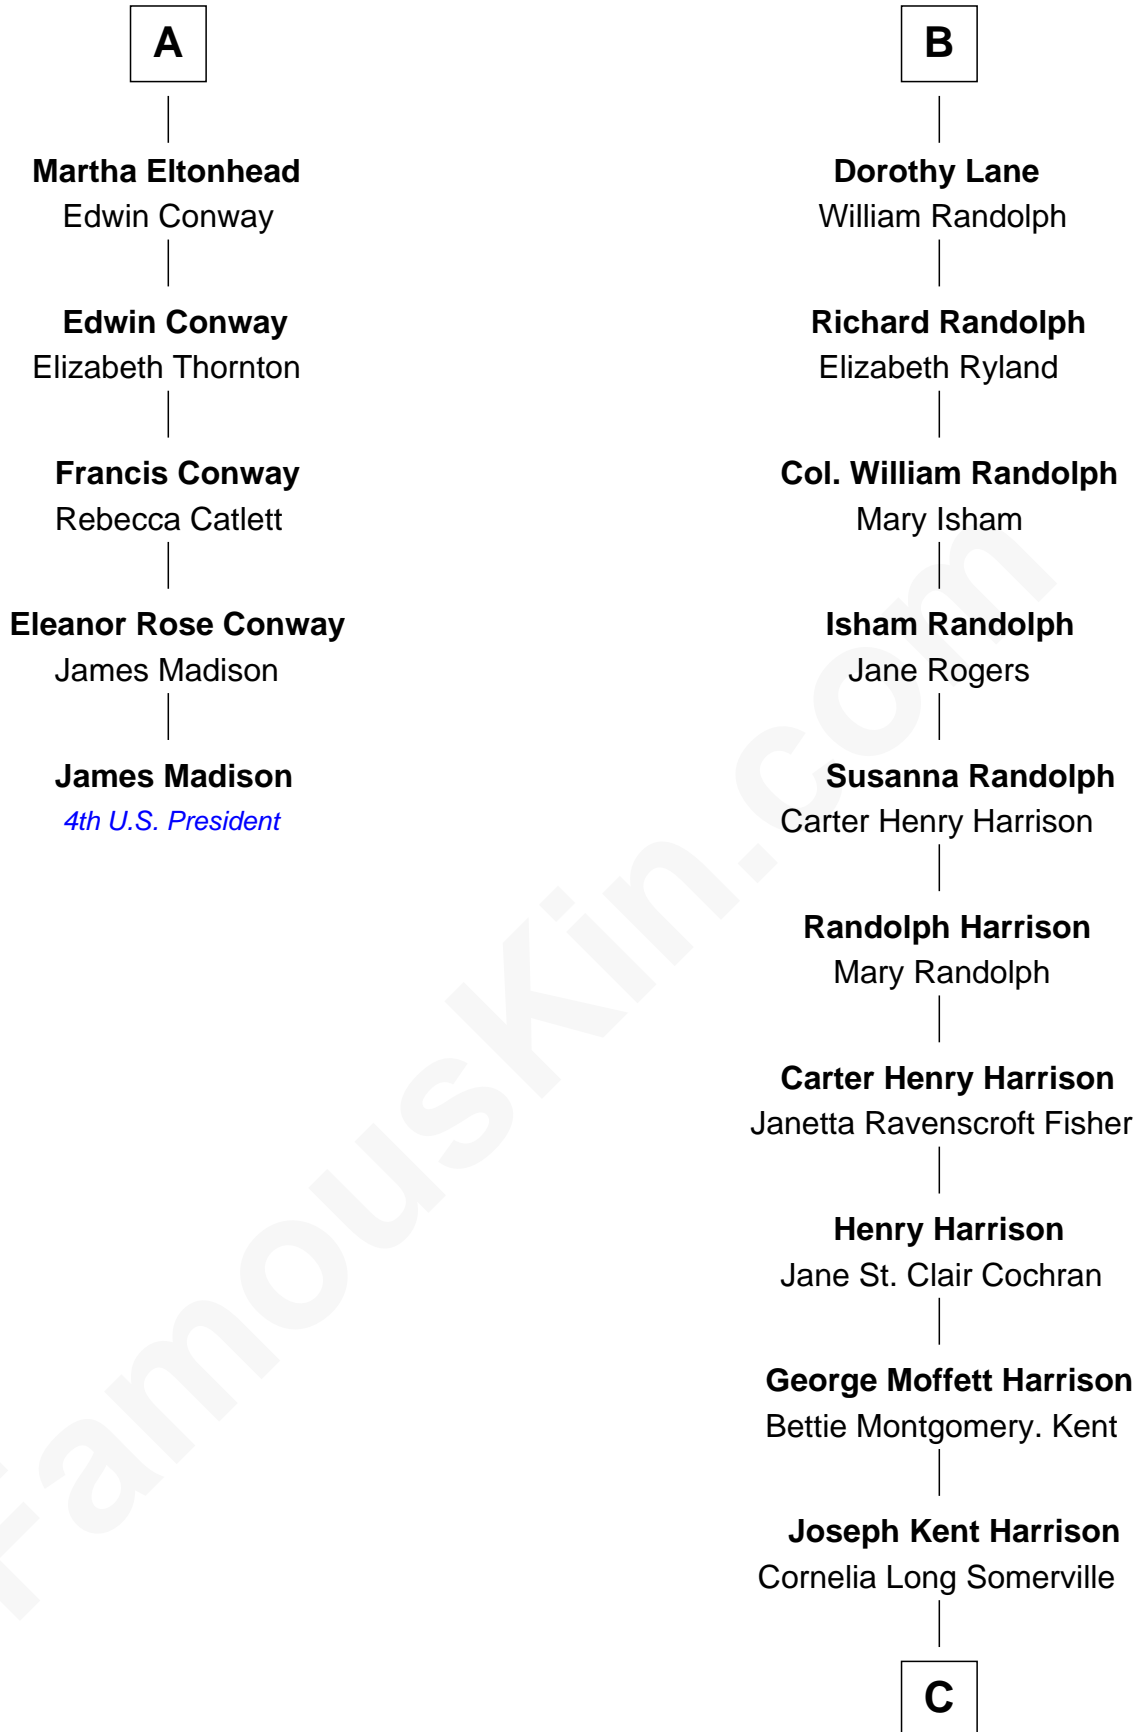

FamousKin.com Relationship Chart of

James Madison

4th U.S. President

11th cousin 8 times removed of

Edward Norton

Movie Actor

Elizabeth Fitzalan

with husband
Sir Robert Goushill

with husband
Sir Thomas Mowbray

Joan Goushill
Sir Thomas Stanley

Margaret Mowbray
Sir Robert Howard

Katherine Stanley
Sir John Savage

Katherine Howard
Sir Edward Neville

Dulcia Savage
Sir Henry Bold

Catherine Neville
Robert Tanfield

Maud Bold
Thomas Gerard

William Tanfield
Elizabeth Stavely

Jennet Gerard
Richard Eltonhead

Frances Tanfield
Bridget Cave

William Eltonhead
Anne Bowers

Anne Tanfield
Clement Vincent

Richard Eltonhead
Anne Sutton

Elizabeth Vincent
Richard Lane

A

B

C

Betty Kent Harrison
Edward Mower Norton

Edward Mower Norton
Lydia Robinson Rouse

Edward Norton
Movie Actor

FamousKin.com