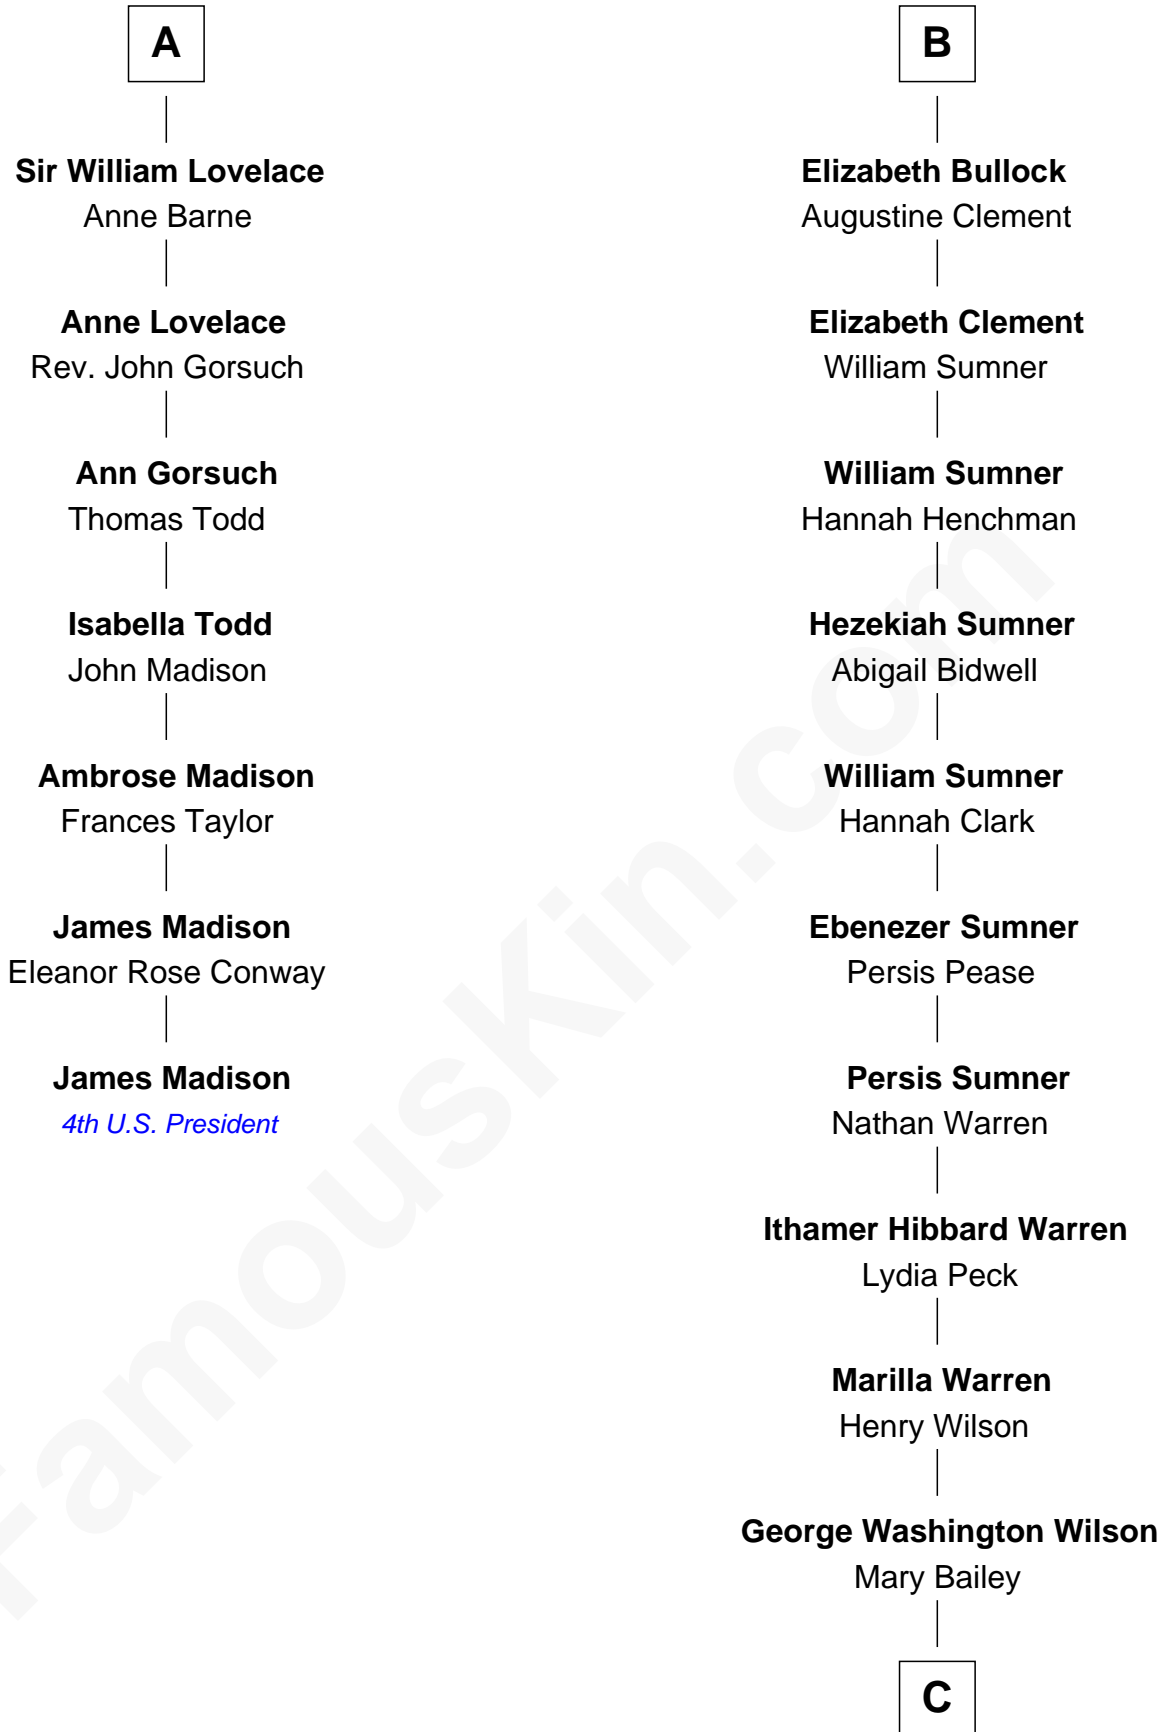

FamousKin.com Relationship Chart of

James Madison

4th U.S. President

13th cousin 7 times removed of

Mike Love

Co-Founder of The Beach Boys

Sir Richard Sergeaux

Philippe Fitzalan

Affra Cornwallis

Sir Anthony Aucher

Edward Aucher

Mabel Wroth

Elizabeth Aucher

Sir William Lovelace

A

Alice Sergeaux

Sir Richard de Vere

Sir John de Vere

Elizabeth Howard

Joan de Vere

Sir William Norreys

Margaret Norreys

Gilbert Bullock

Thomas Bullock

Alice Kingsmill

Richard Bullock

Alice Berrington

William Bullock

B

C

William Henry Wilson

Alta Lenora Chitwood