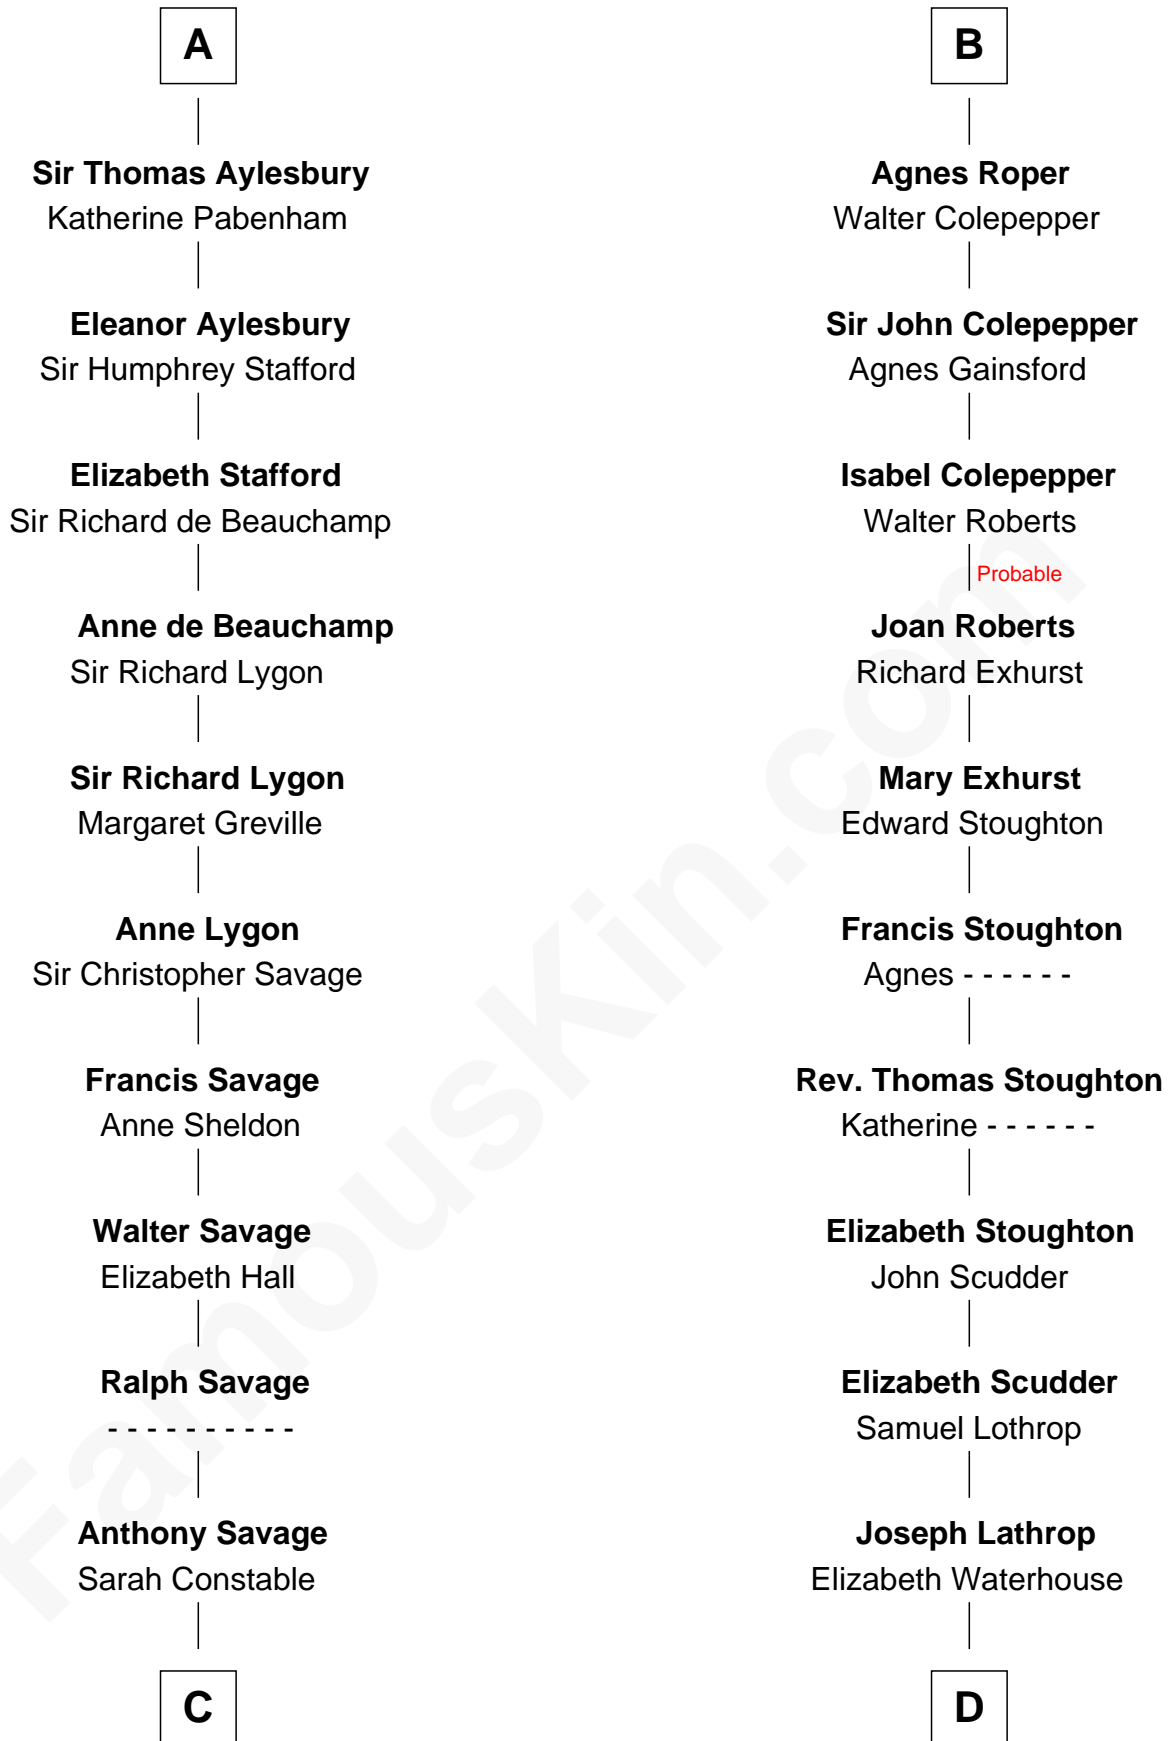

FamousKin.com Relationship Chart of

James Madison

4th U.S. President

20th cousin 1 time removed of

Oliver Wendell Holmes, Sr.

American "Fireside" Poet

William de Huntingfield

Isabel FitzWilliam

Katherine Bardolf

Probable

Beatrice Lewknor

Ralph Roper

Probable

Edmond Roper

- - - - -

B

C

Alice Savage
Francis Thornton

Elizabeth Thornton
Edwin Conway

Francis Conway
Rebecca Catlett

Eleanor Rose Conway
James Madison

James Madison
4th U.S. President

D

Temperance Lathrop
John Bishop