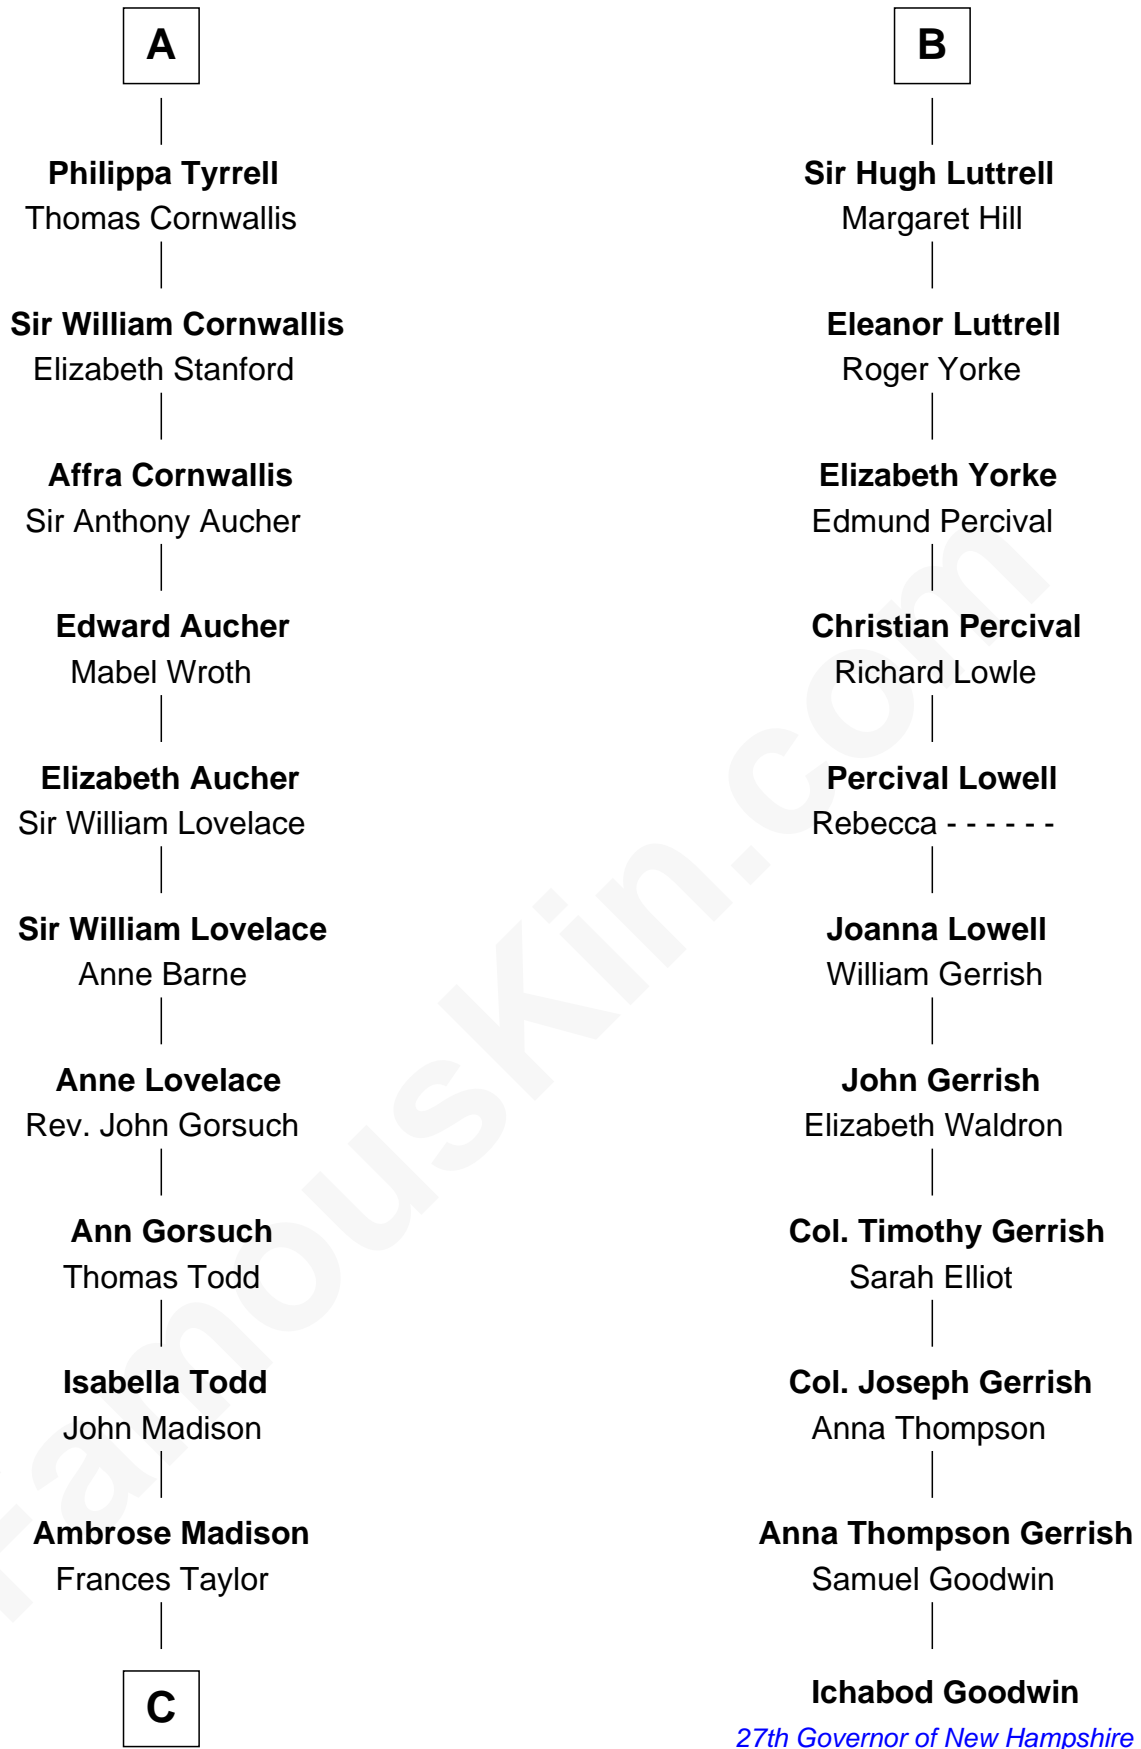

FamousKin.com Relationship Chart of

James Madison

4th U.S. President

17th cousin 1 time removed of

Ichabod Goodwin

27th Governor of New Hampshire

Sir Hugh le Despencer

Aveline Basset

Sir Hugh le Despencer

Isabella de Beauchamp

Hugh le Despencer

Eleanor de Clare

Isabel le Despencer

Richard Fitzalan

Sir Edmund Fitzalan

Sibyl de Montagu

Catherine de Beaumont

Sir John Luttrell

Margaret Touchet

Sir James Luttrell

Elizabeth Courtenay

B

C

James Madison
Eleanor Rose Conway

James Madison
4th U.S. President

FamousKin.com