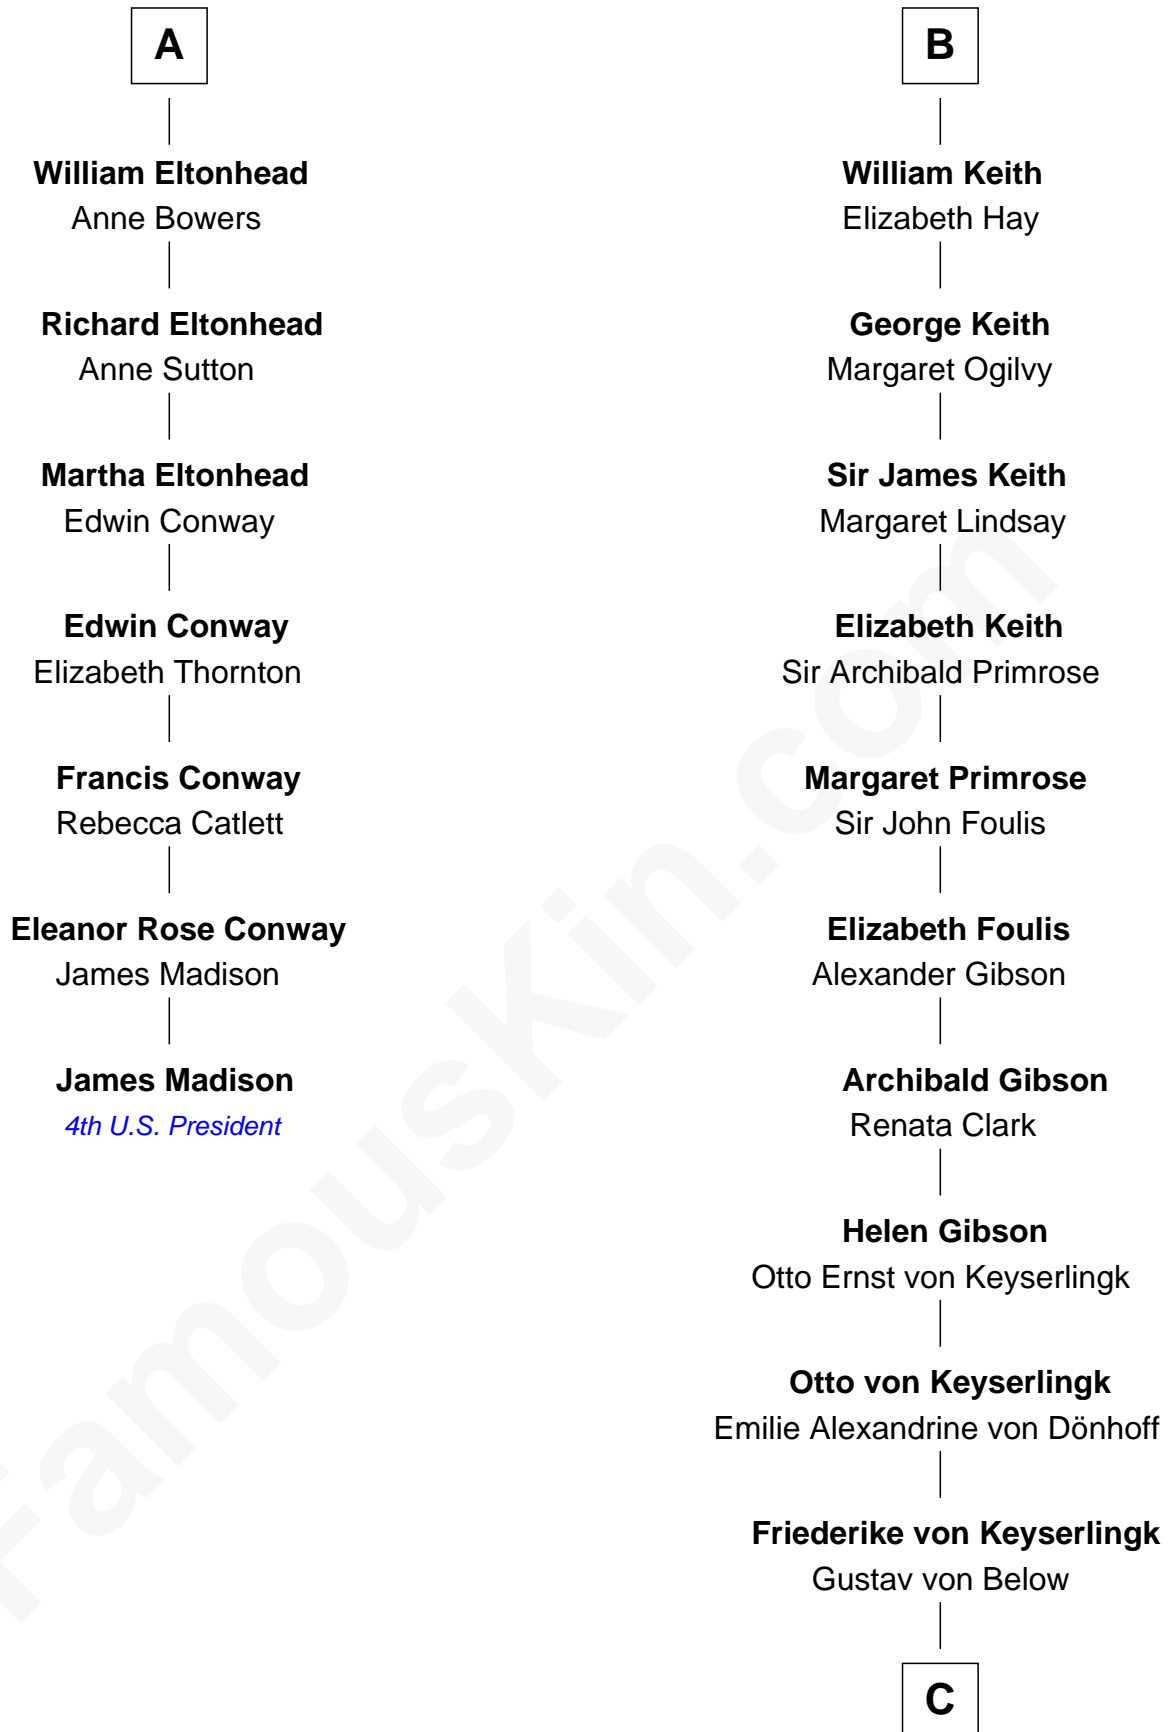

FamousKin.com Relationship Chart of

James Madison

4th U.S. President

13th cousin 7 times removed of

Wernher von Braun

Rocket Scientist

Richard Fitzalan
Eleanor Plantagenet

Sir Richard Fitzalan
Elizabeth de Bohun

Elizabeth Fitzalan
Sir Robert Goushill

Joan Goushill
Sir Thomas Stanley

Katherine Stanley
Sir John Savage

Dulcia Savage
Sir Henry Bold

Maud Bold
Thomas Gerard

Jennet Gerard
Richard Eltonhead

A

Alice Fitzalan
Sir Thomas de Holand

Margaret de Holand
Sir John Beaufort

Joan Beaufort
James I, King of Scotland

Annabella Stewart
Sir George Gordon

Elizabeth Gordon
William Keith

Robert Keith
Elizabeth Douglas

William Keith
Margaret Keith

B

C

Karl Emil Gustav von Below

Eleonore Melitta Behrend

Marie Eleonore Dorothea von Below

Wernher von Quistorp

Emmy von Quistorp

Magnus von Braun

Wernher von Braun

Rocket Scientist