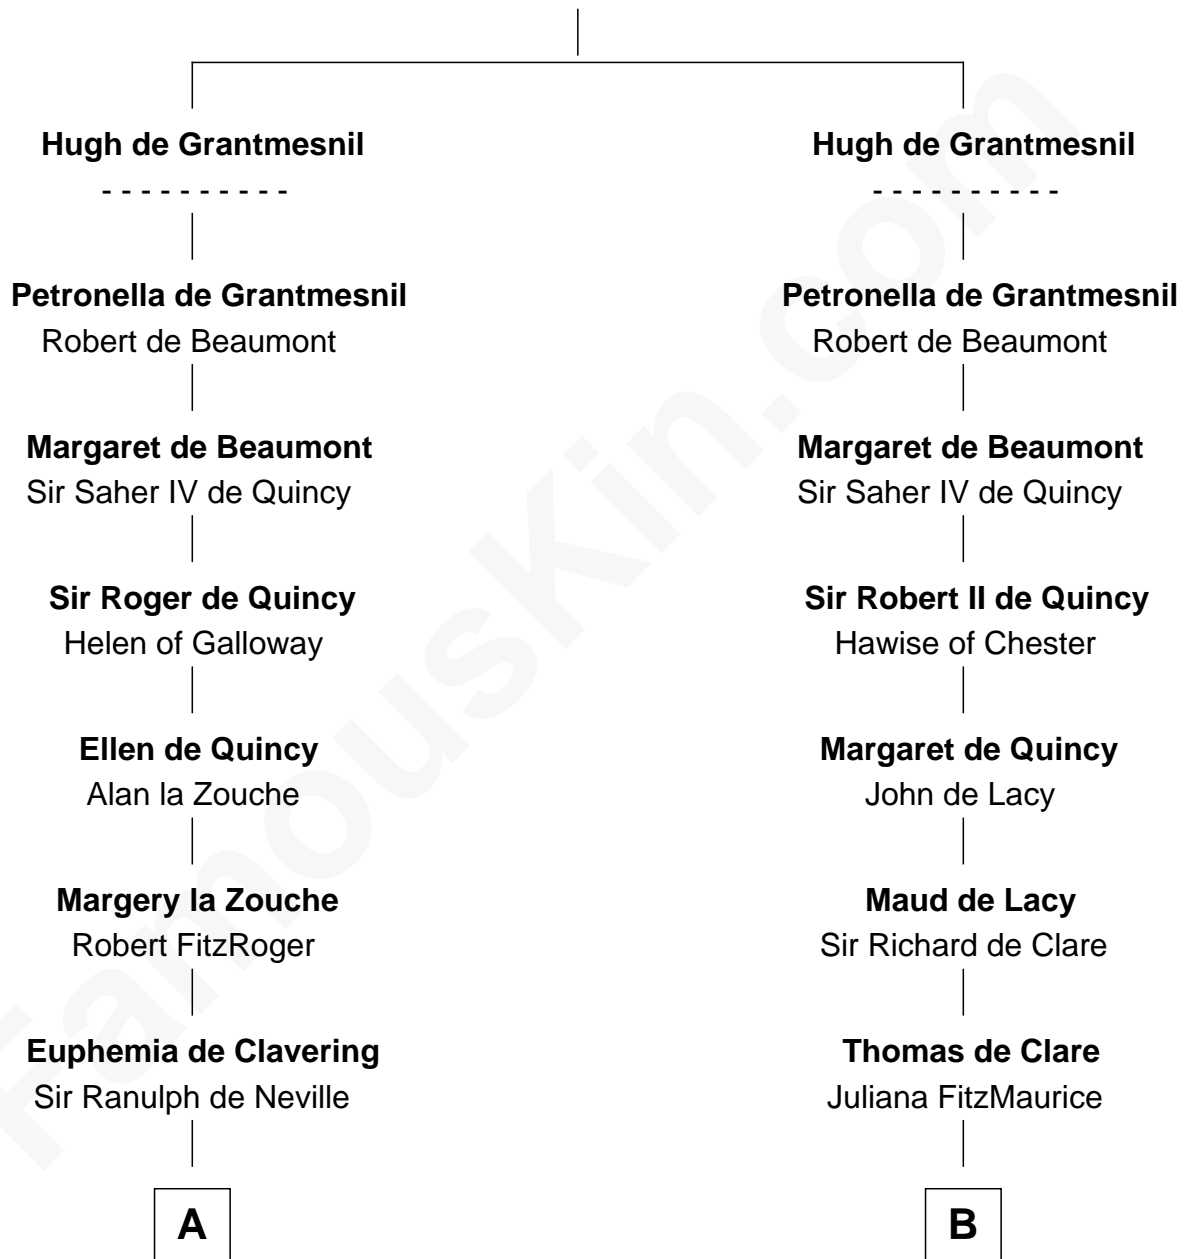

# FamousKin.com Relationship Chart of

**James Madison**

*4th U.S. President*

15th cousin 6 times removed of

**Anne Boleyn**

*2nd Wife of King Henry VIII*

**Ivo de Grantmesnil**

Filia de Gant

**C**

—  
**Margaret Bernard**

Daniel Gaines

—  
**Mary Gaines**

Col. John Catlett

—  
**Rebecca Catlett**

Francis Conway

—  
**Eleanor Rose Conway**

James Madison

—  
**James Madison**

*4th U.S. President*

FamousKin.com