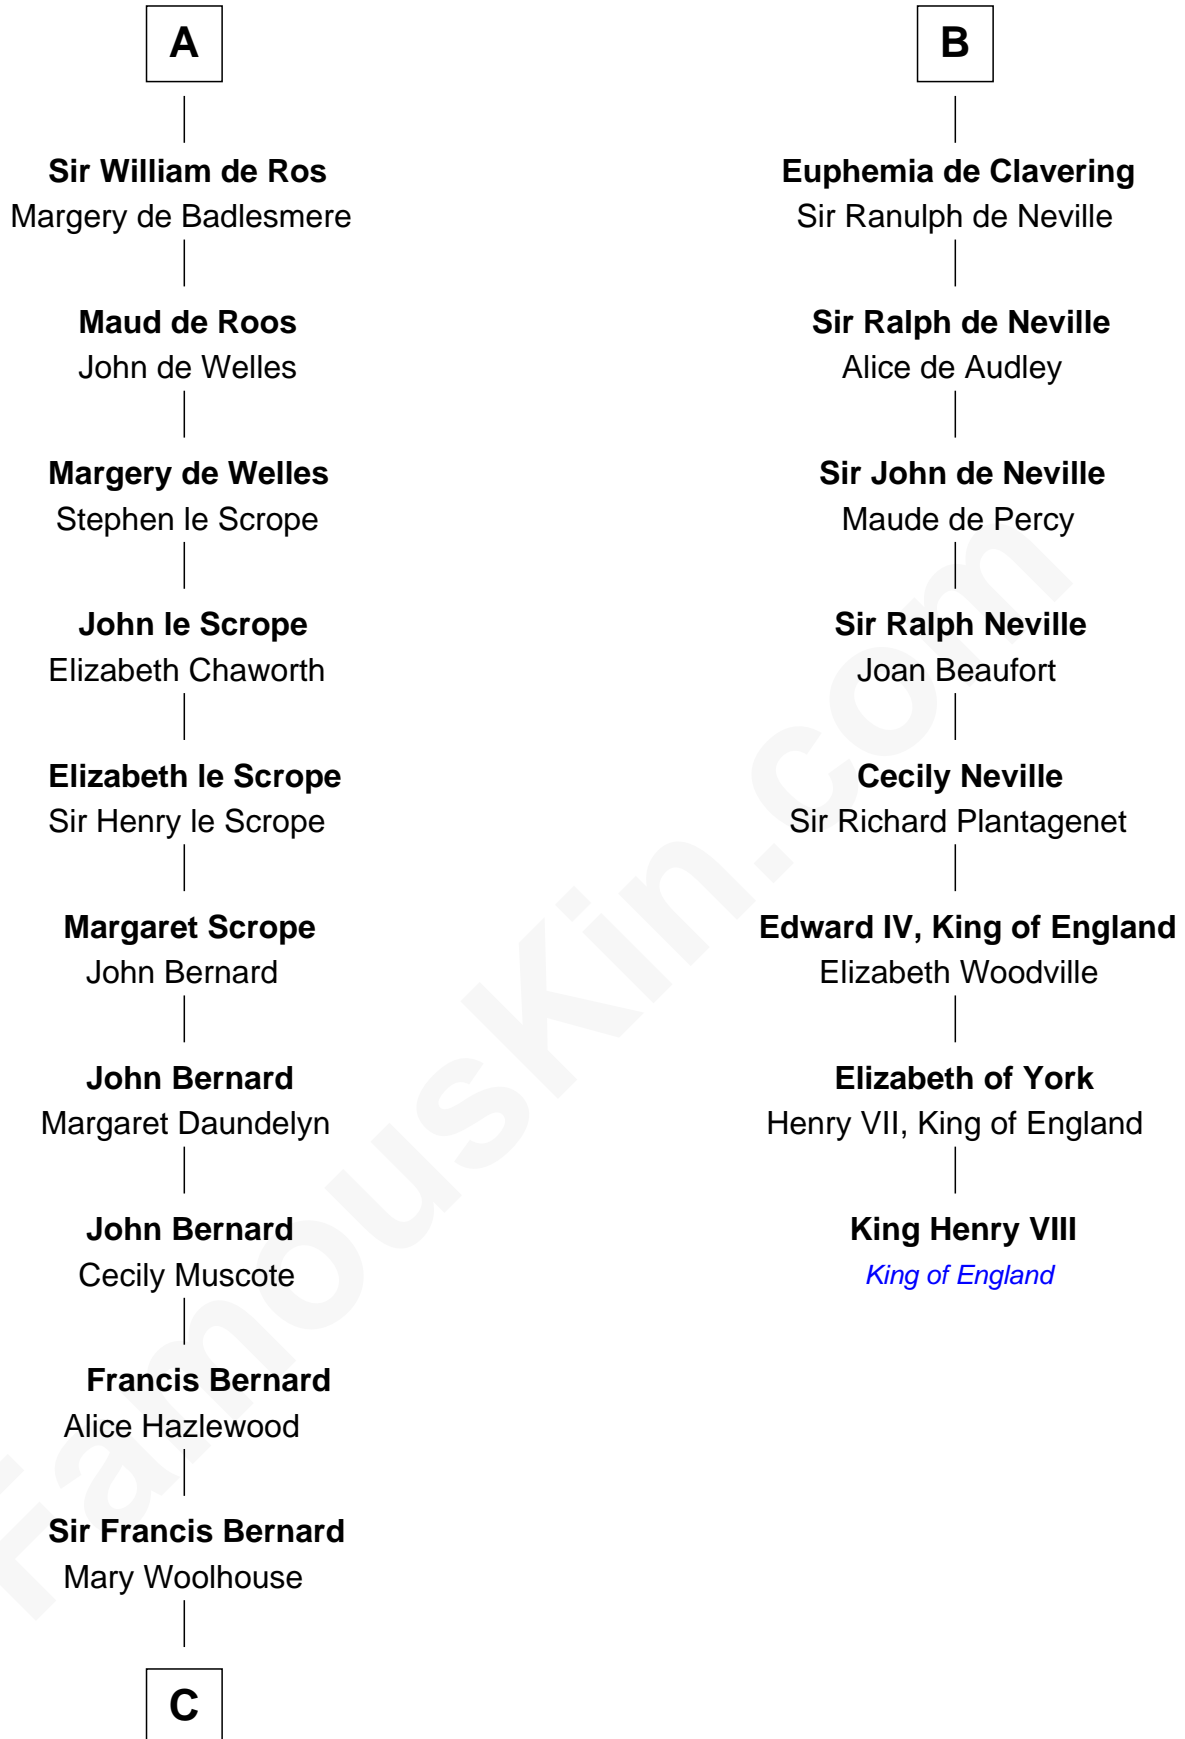

FamousKin.com Relationship Chart of

James Madison

4th U.S. President

14th cousin 7 times removed of

King Henry VIII

King of England

Norman Ranulf

C

—
Margaret Bernard

Daniel Gaines

—
Mary Gaines

Col. John Catlett

—
Rebecca Catlett

Francis Conway

—
Eleanor Rose Conway

James Madison

—
James Madison

4th U.S. President

FamousKin.com