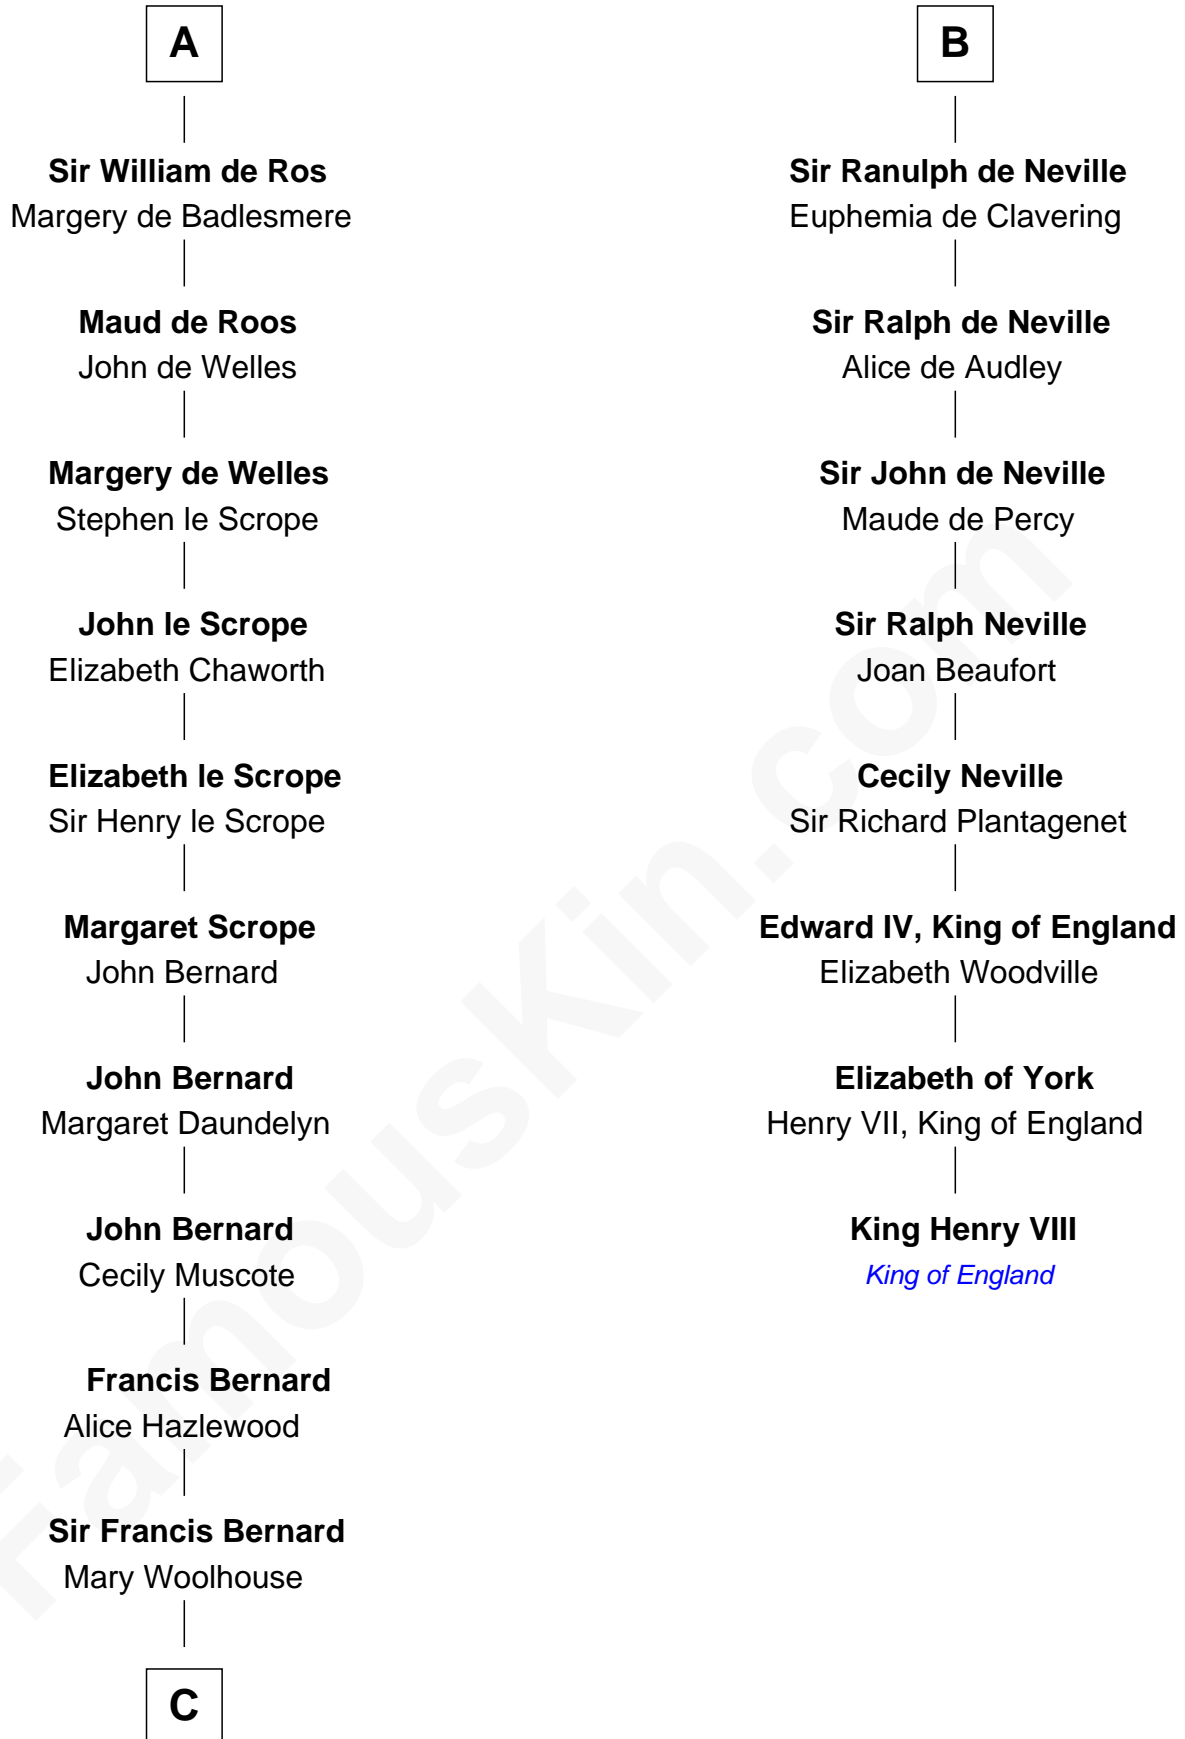

# FamousKin.com Relationship Chart of

**James Madison**

*4th U.S. President*

14th cousin 7 times removed of

**King Henry VIII**

*King of England*

**Waltheof II of Northumbria**

Judith of Lens

James Madison

—  
**James Madison**

*4th U.S. President*

FamousKin.com