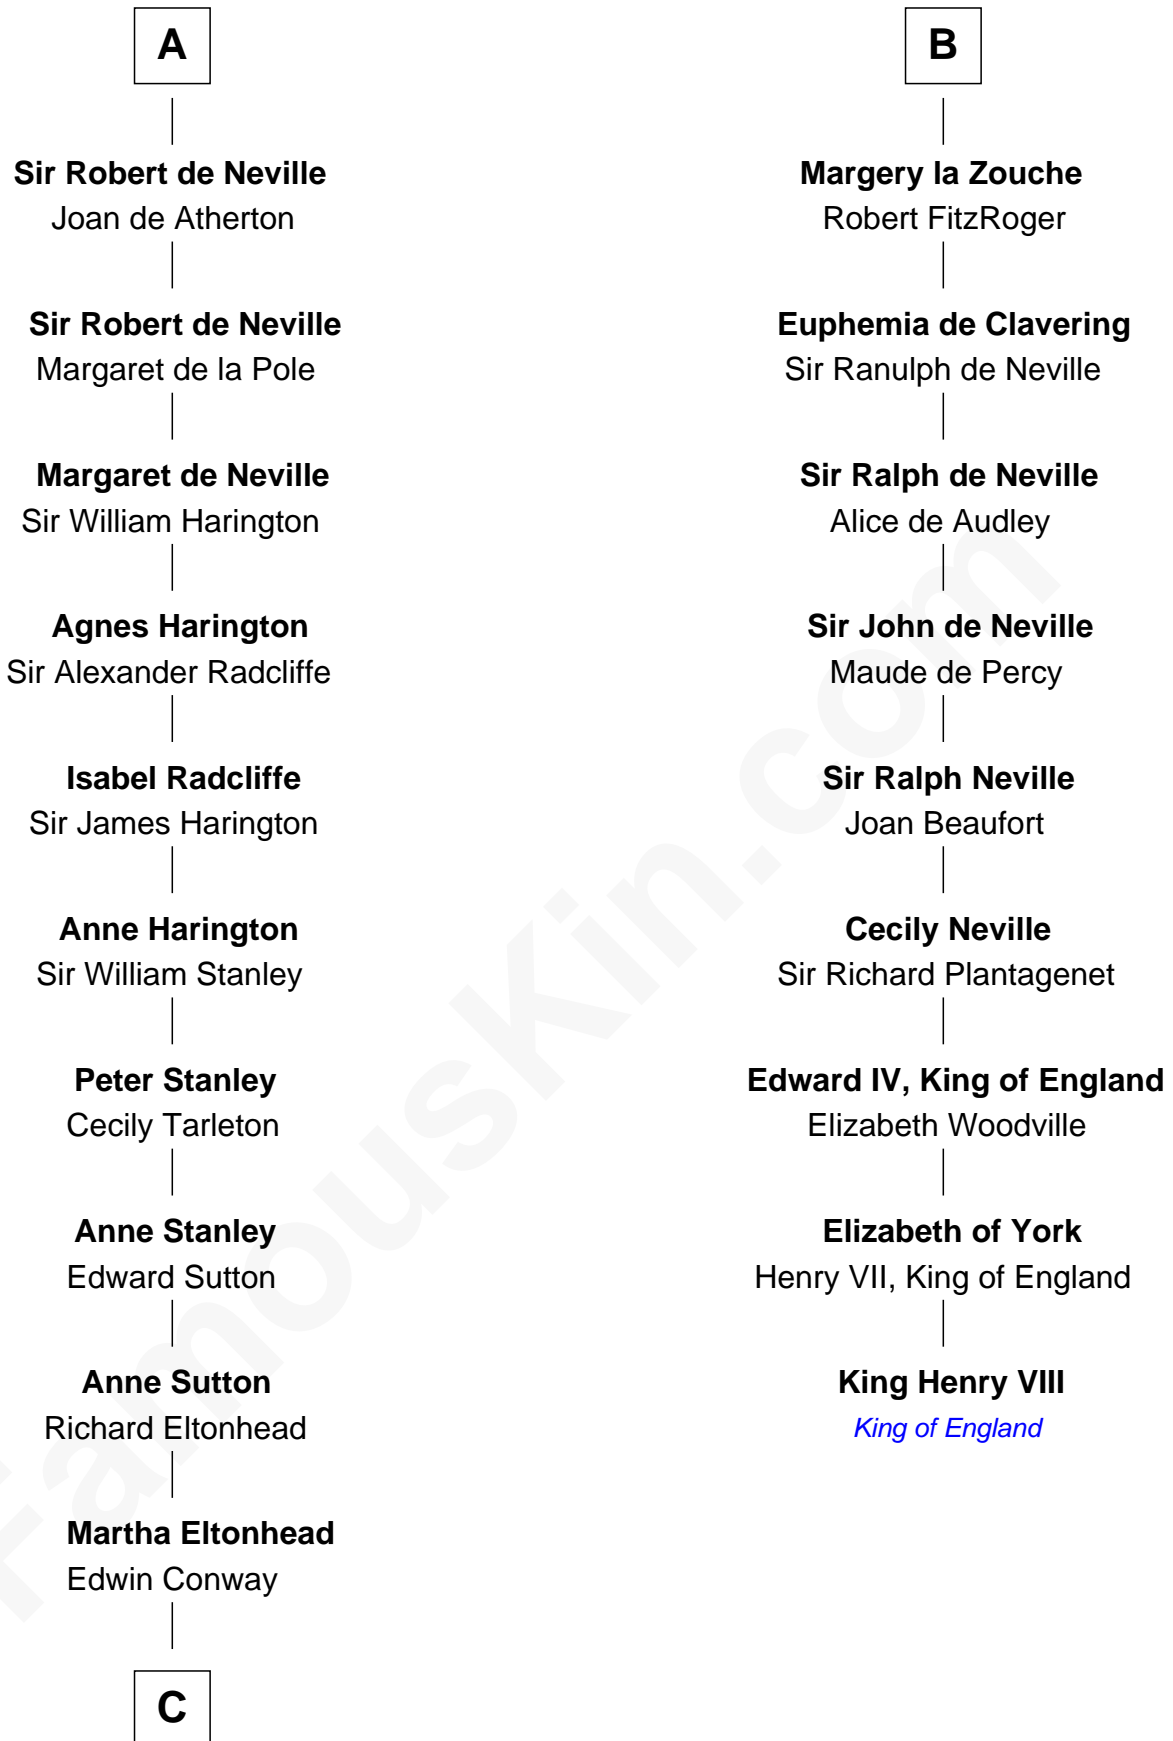

# FamousKin.com Relationship Chart of

**James Madison**

*4th U.S. President*

15th cousin 5 times removed of

**King Henry VIII**

*King of England*

**Maldred of Carlisle and Allendale**

Edith of Northumbria

**C**

—  
**Edwin Conway**  
Elizabeth Thornton

—  
**Francis Conway**  
Rebecca Catlett

—  
**Eleanor Rose Conway**  
James Madison

—  
**James Madison**  
*4th U.S. President*

FamousKin.com