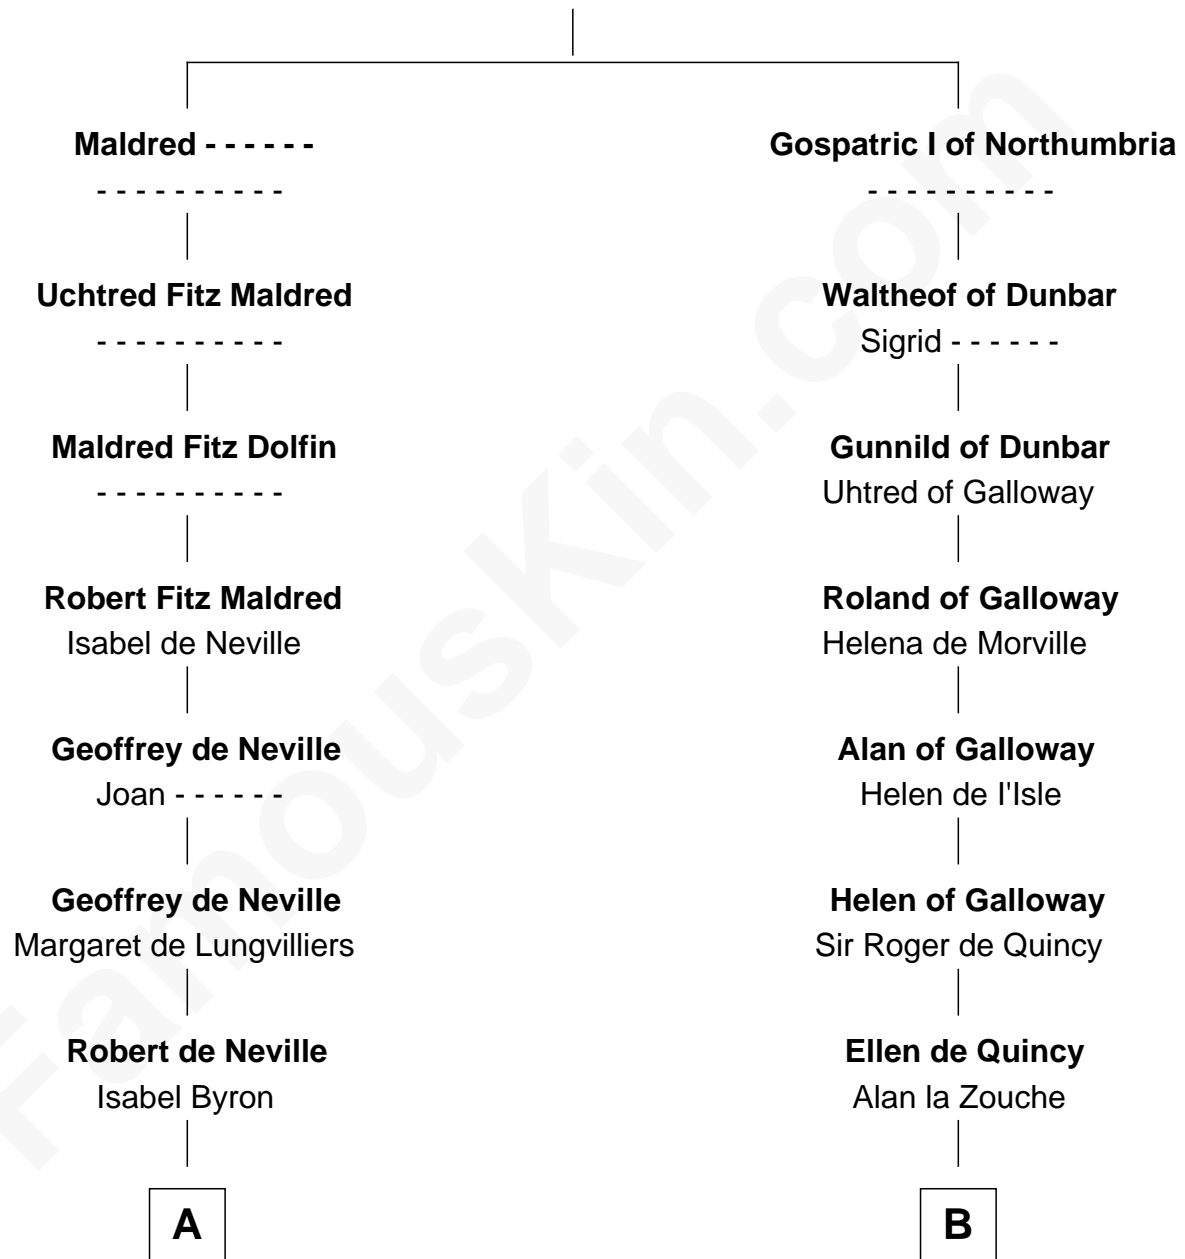

# FamousKin.com Relationship Chart of

**James Madison**

*4th U.S. President*

15th cousin 5 times removed of

**King Henry VIII**

*King of England*

**Maldred of Carlisle and Allendale**

Edith of Northumbria

**C**

—  
**Edwin Conway**  
Elizabeth Thornton

—  
**Francis Conway**  
Rebecca Catlett

—  
**Eleanor Rose Conway**  
James Madison

—  
**James Madison**  
*4th U.S. President*

FamousKin.com