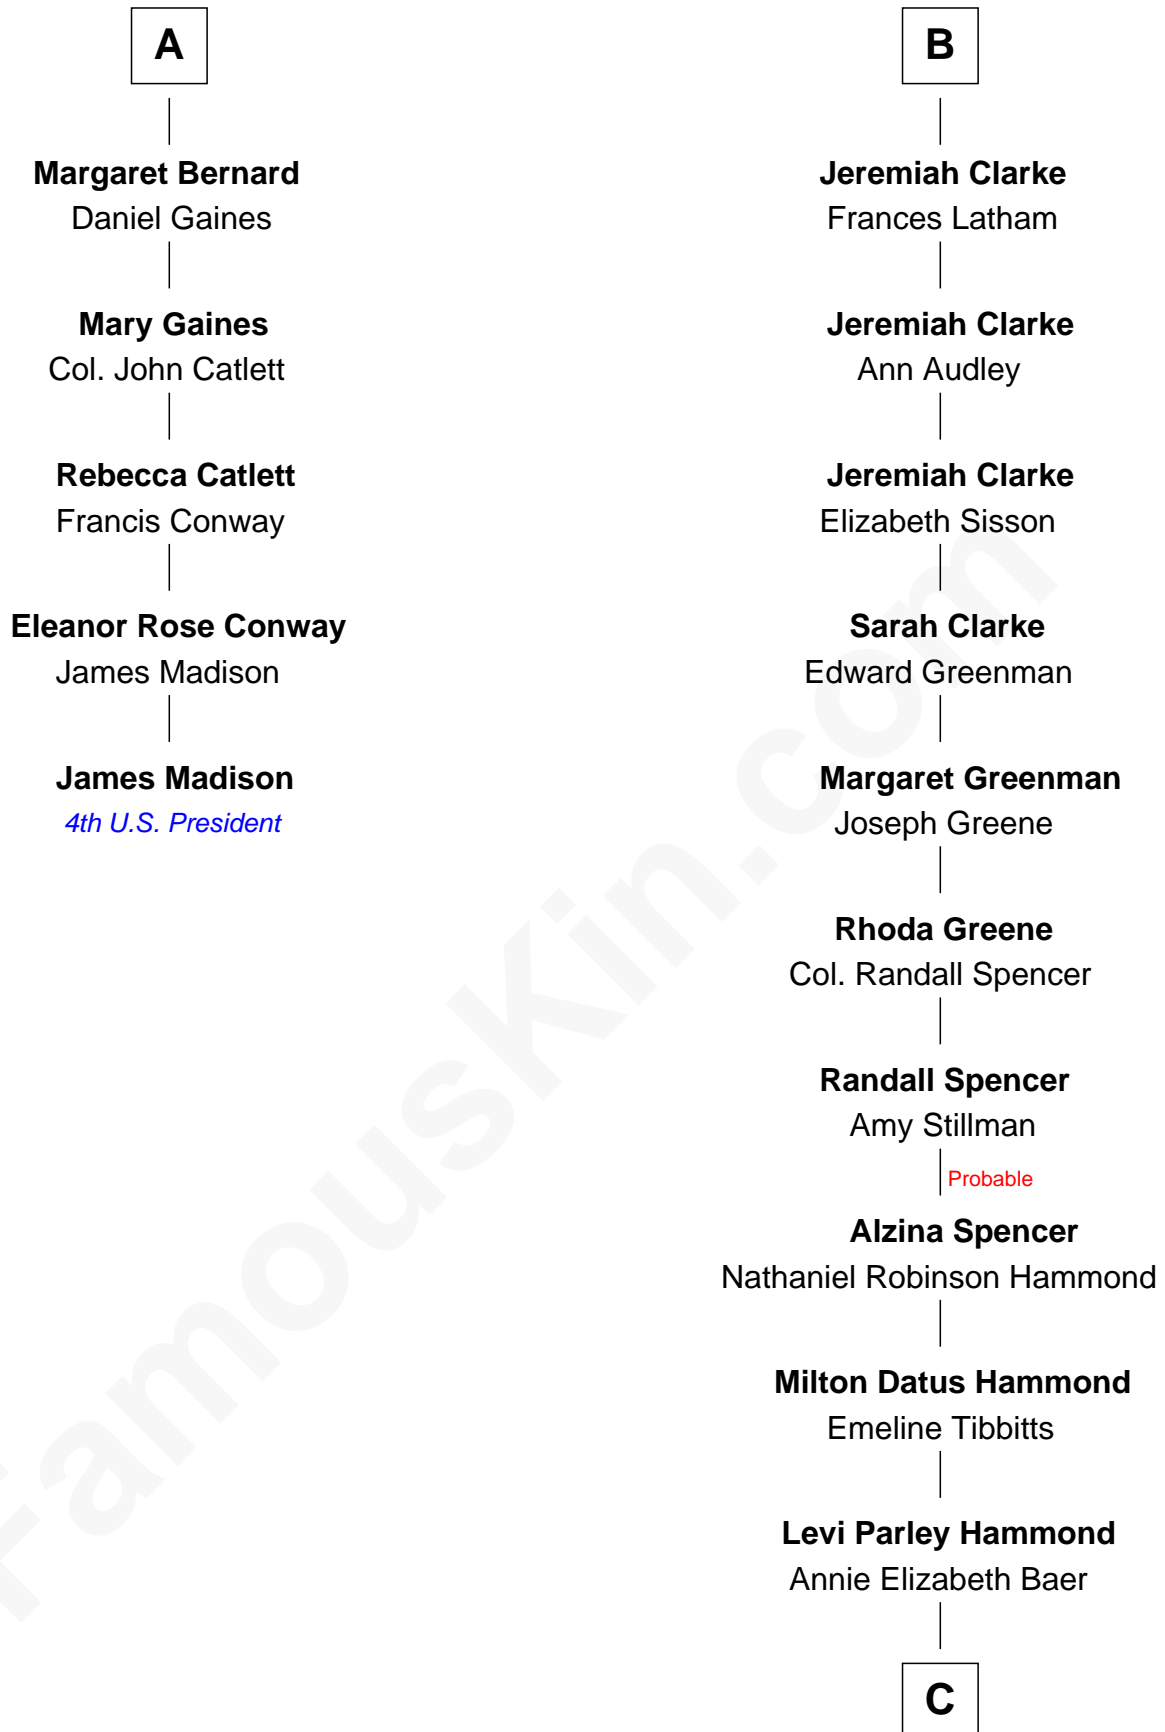

# FamousKin.com Relationship Chart of

**James Madison**

*4th U.S. President*

11th cousin 9 times removed of

**Amy Adams**

*Movie Actress*

**Stephen le Scrope**

Margery de Welles

**John le Scrope**  
Elizabeth Chaworth

**Elizabeth le Scrope**  
Sir Henry le Scrope

**Margaret Scrope**  
John Bernard

**John Bernard**  
Margaret Daundelyn

**John Bernard**  
Cecily Muscote

**Francis Bernard**  
Alice Hazlewood

**Sir Francis Bernard**  
Mary Woolhouse

**A**

**Maude le Scrope**  
Sir Baldwin Freville

**Elizabeth Freville**  
Sir Thomas Ferrers

**Sir Henry Ferrers**  
Margaret Heckstall

**Elizabeth Ferrers**  
James Clerke

**George Clerke**  
Elizabeth Wilsford

**James Clerke**  
Mary Saxby

**William Clerke**  
Mary Weston

**B**

**C**

**Grant Levi Hammond**

Rita Otterbeck

**Colleen Hammond**