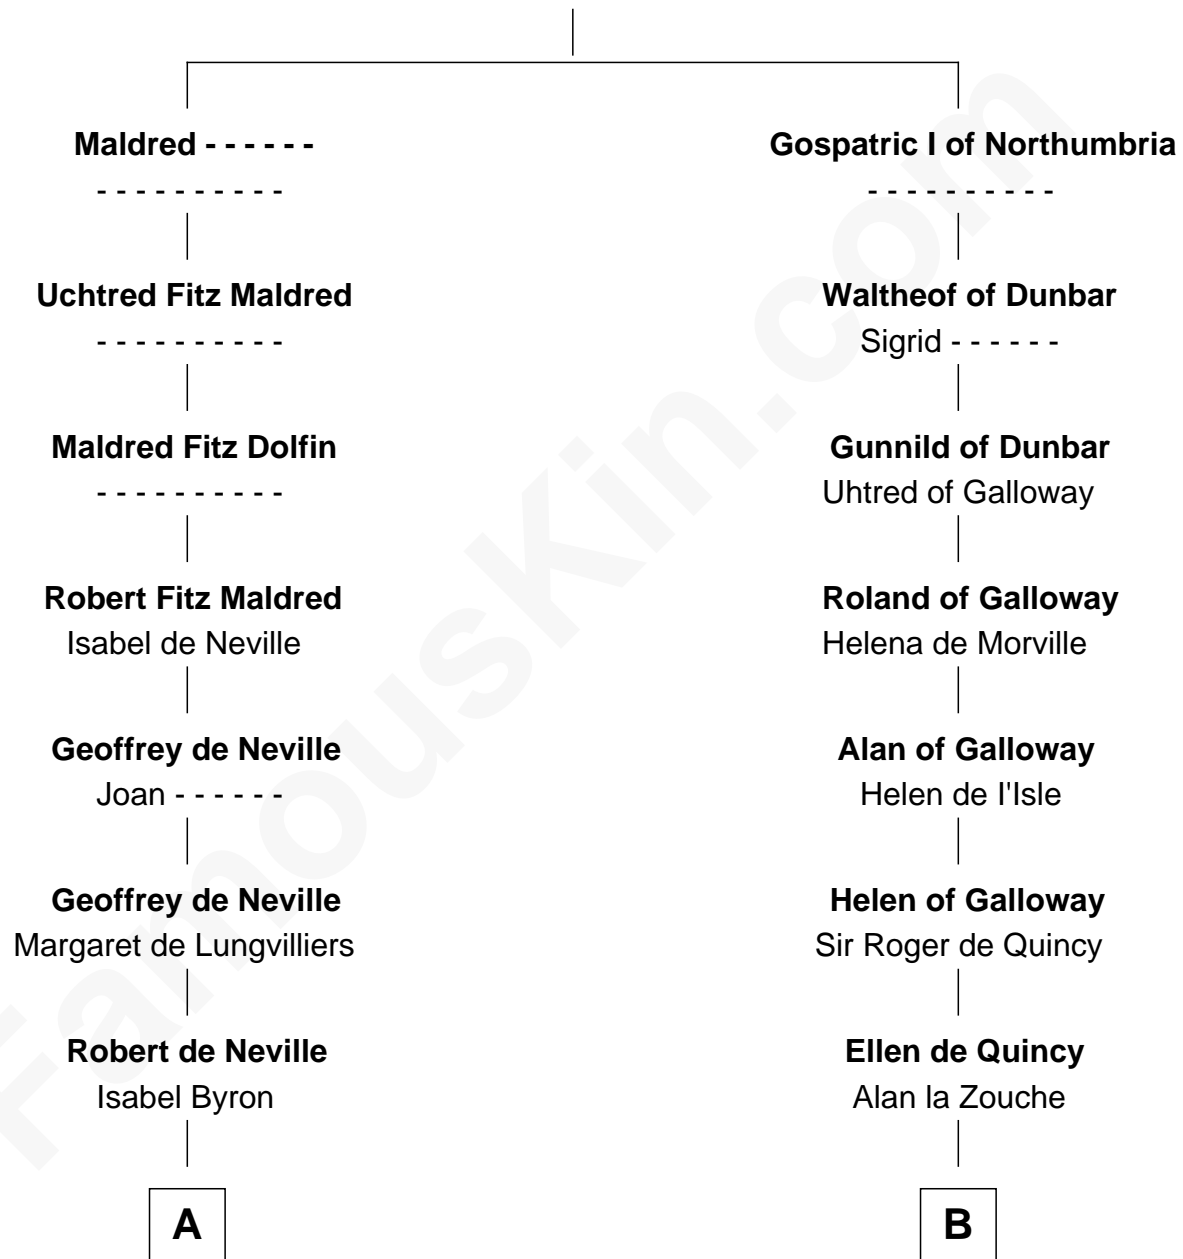

# FamousKin.com Relationship Chart of

**James Madison**

*4th U.S. President*

16th cousin 4 times removed of

**Jane Seymour**

*3rd Wife of King Henry VIII*

**Maldred of Carlisle and Allendale**

Edith of Northumbria

**C**

—  
**Edwin Conway**  
Elizabeth Thornton

—  
**Francis Conway**  
Rebecca Catlett

—  
**Eleanor Rose Conway**  
James Madison

—  
**James Madison**  
*4th U.S. President*

FamousKin.com