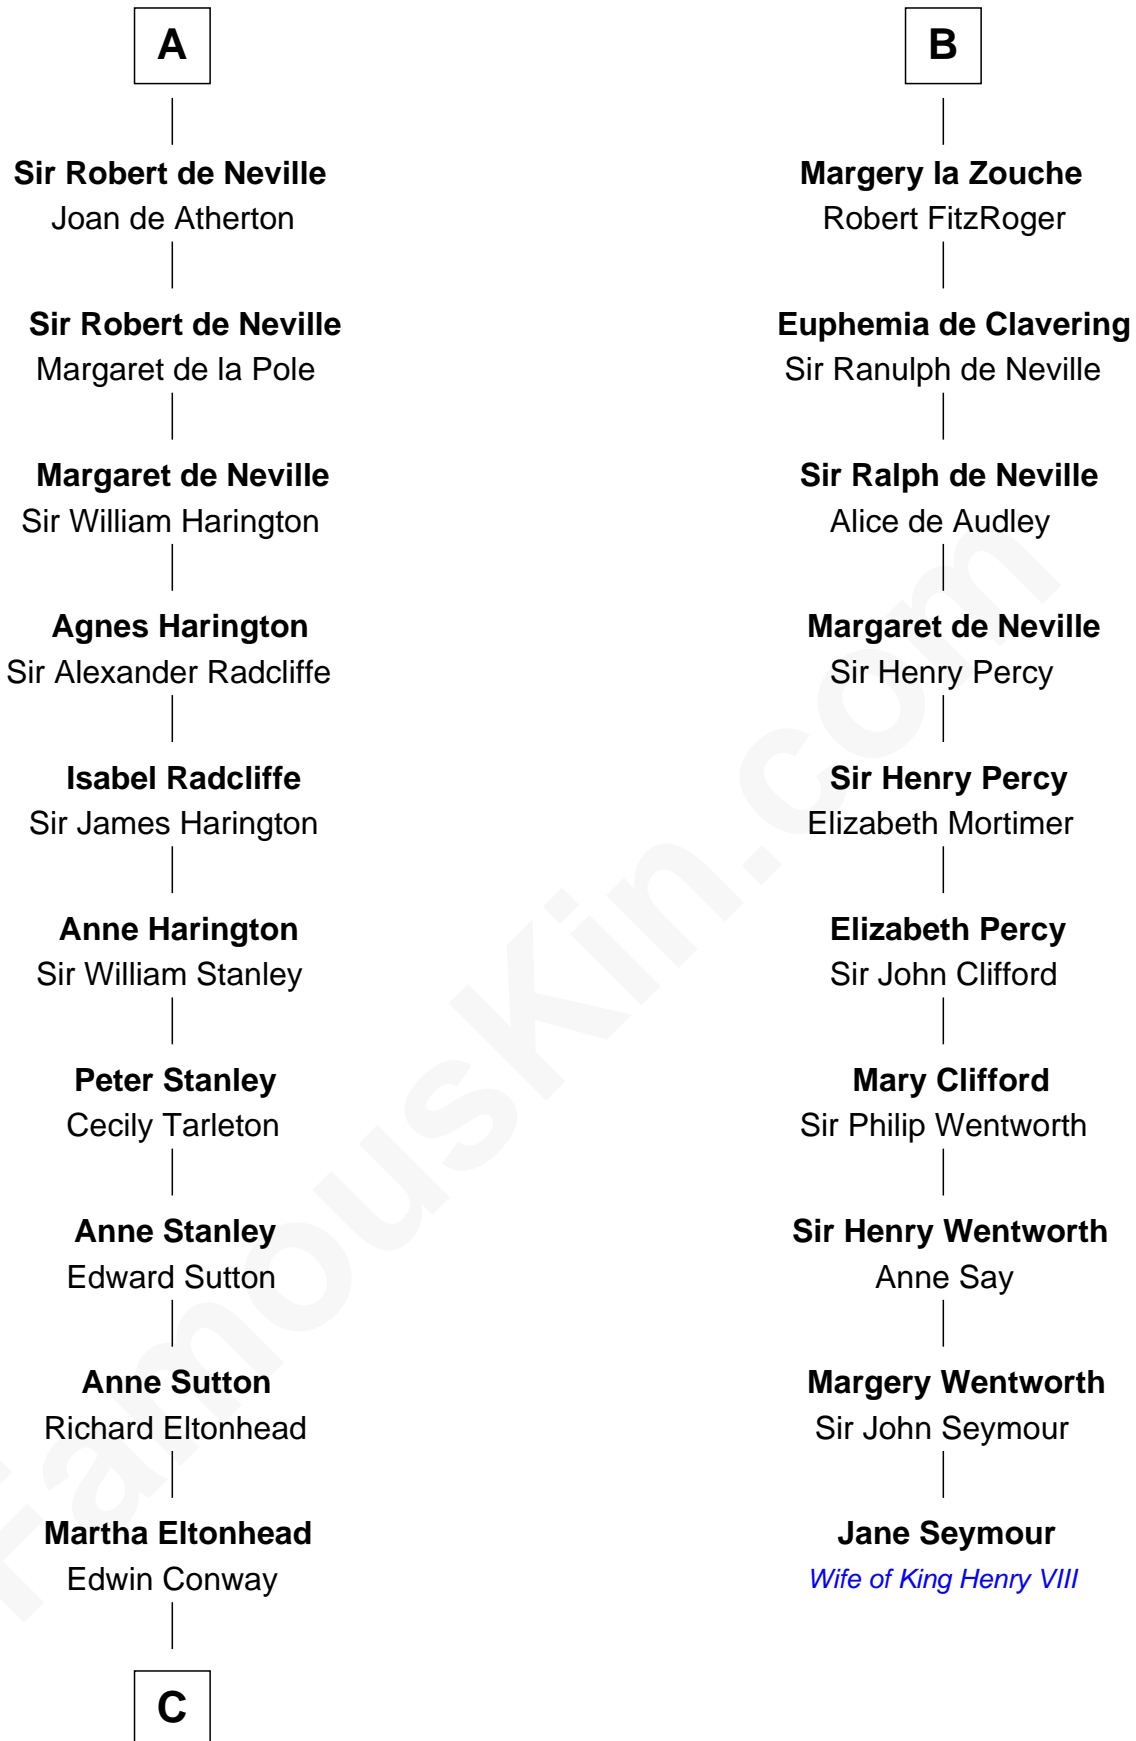

# FamousKin.com Relationship Chart of

**James Madison**

*4th U.S. President*

16th cousin 4 times removed of

**Jane Seymour**

*3rd Wife of King Henry VIII*

**Maldred of Carlisle and Allendale**

Edith of Northumbria

**C**

—  
**Edwin Conway**  
Elizabeth Thornton

—  
**Francis Conway**  
Rebecca Catlett

—  
**Eleanor Rose Conway**  
James Madison

—  
**James Madison**  
*4th U.S. President*

FamousKin.com