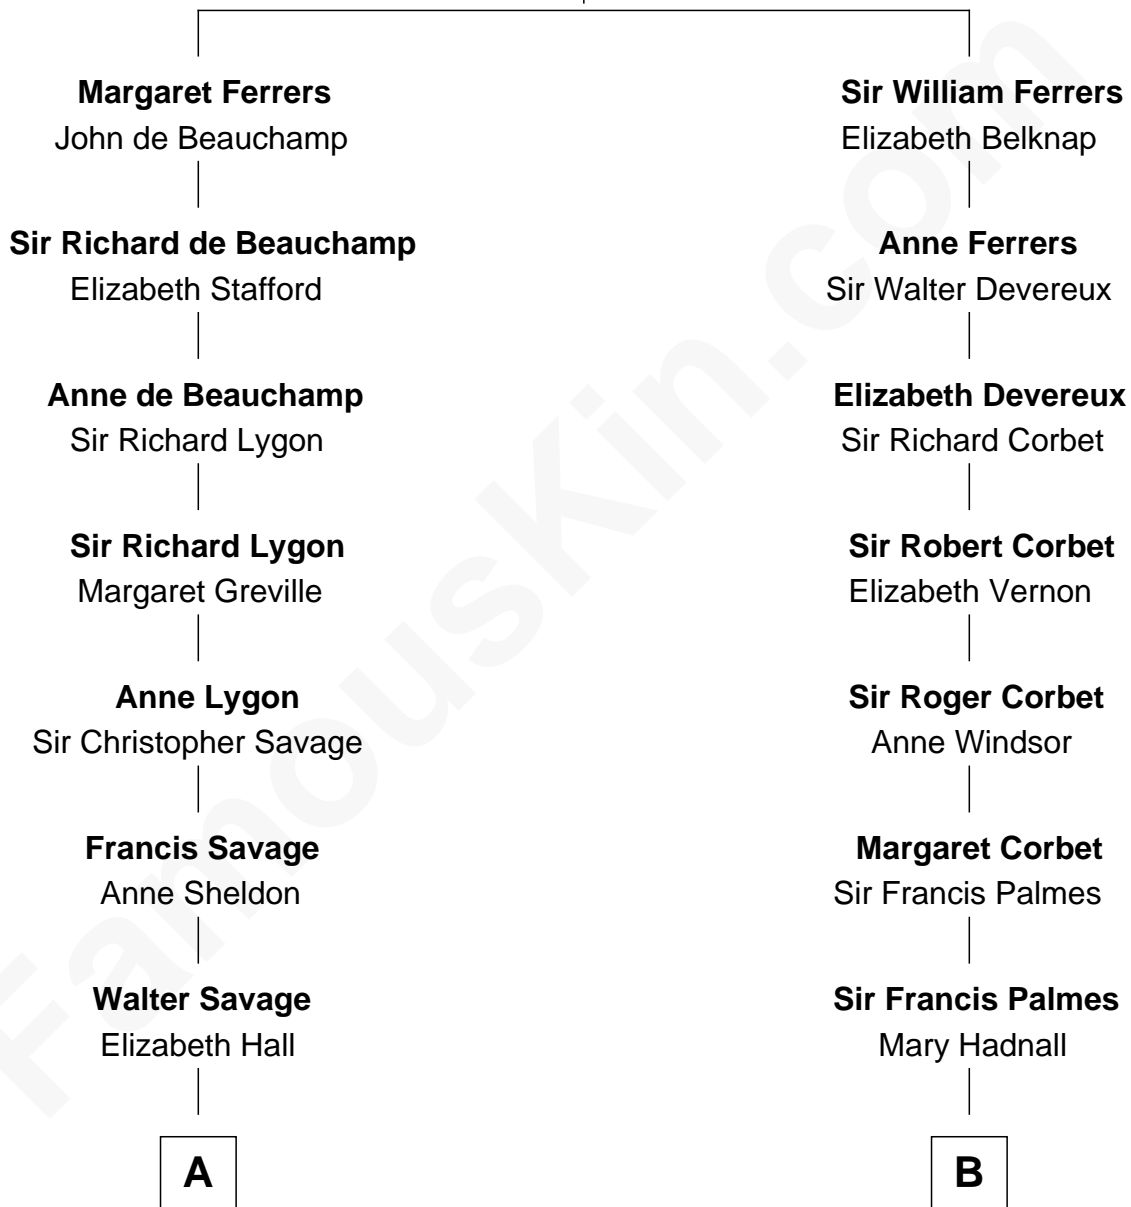

# FamousKin.com Relationship Chart of

**James Madison**

*4th U.S. President*

13th cousin 6 times removed of

**Benedict Cumberbatch**

*Movie, Television and Stage Actor*

**Sir Edmund Ferrers**

Ellen Roche

**C**

**Henry Carlton Cumberbatch**

Pauline Ellen Laing Congdon

**Timothy Carlton Congdon Cumberbatch**

Wanda Ventham

**Benedict Cumberbatch**

*Movie, Television and Stage Actor*

FamousKin.com