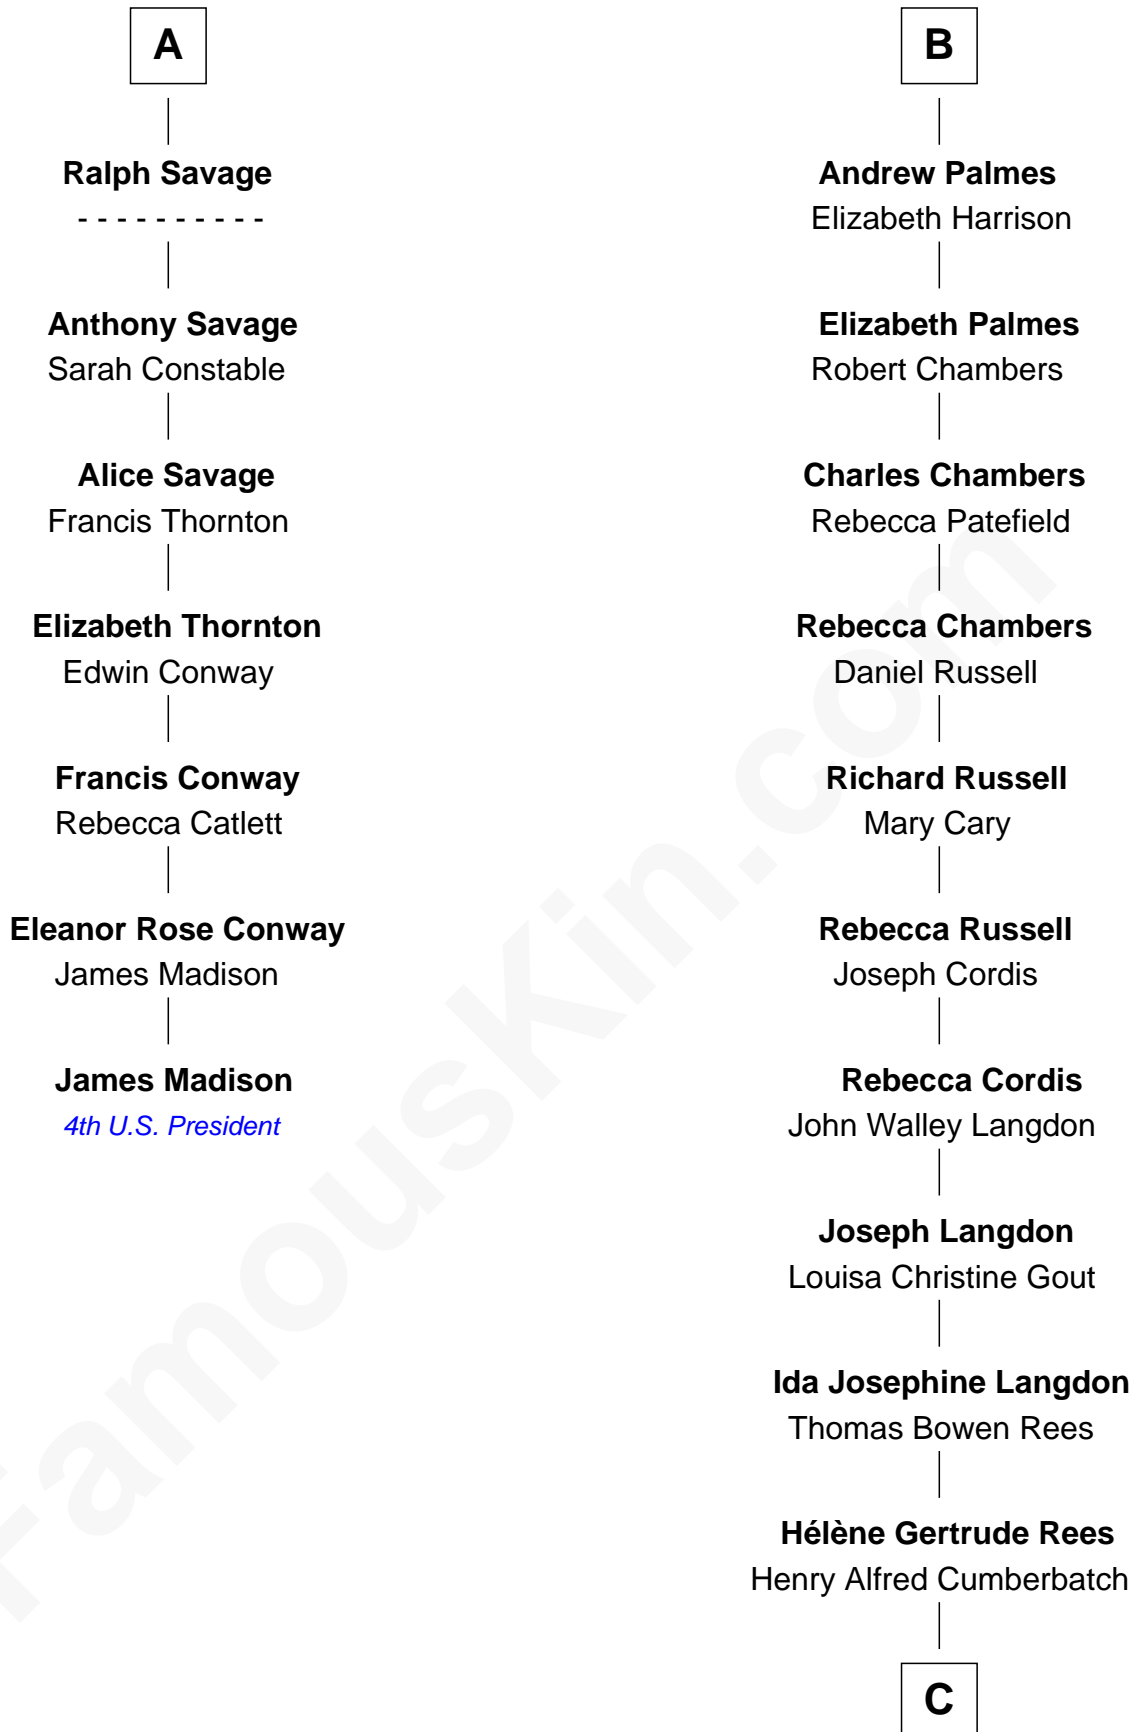

# FamousKin.com Relationship Chart of

**James Madison**

*4th U.S. President*

13th cousin 6 times removed of

**Benedict Cumberbatch**

*Movie, Television and Stage Actor*

**Sir Edmund Ferrers**

Ellen Roche

**C**

**Henry Carlton Cumberbatch**

Pauline Ellen Laing Congdon

**Timothy Carlton Congdon Cumberbatch**

Wanda Ventham

**Benedict Cumberbatch**

*Movie, Television and Stage Actor*

FamousKin.com