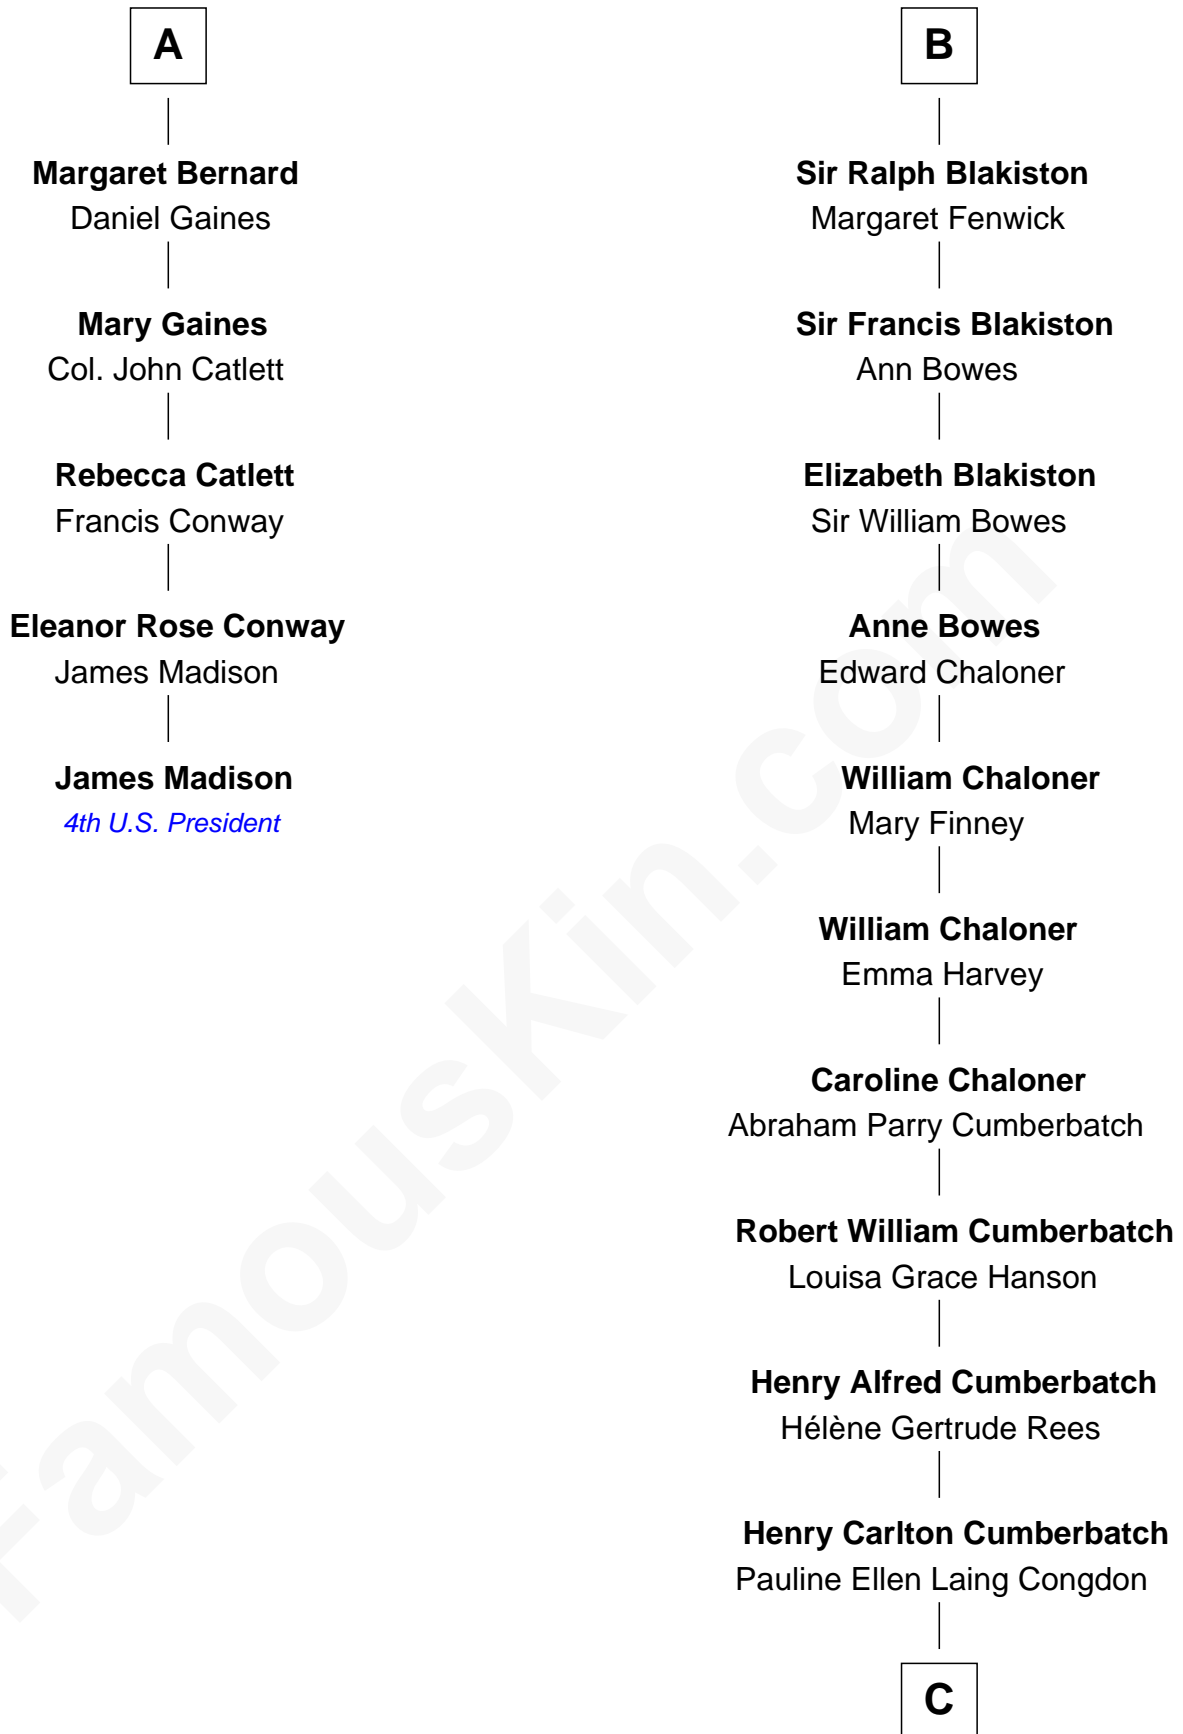

# FamousKin.com Relationship Chart of

**James Madison**

*4th U.S. President*

11th cousin 7 times removed of

**Benedict Cumberbatch**

*Movie, Television and Stage Actor*

C

Timothy Carlton Congdon Cumberbatch

Wanda Ventham

**Benedict Cumberbatch**

*Movie, Television and Stage Actor*

FamousKin.com